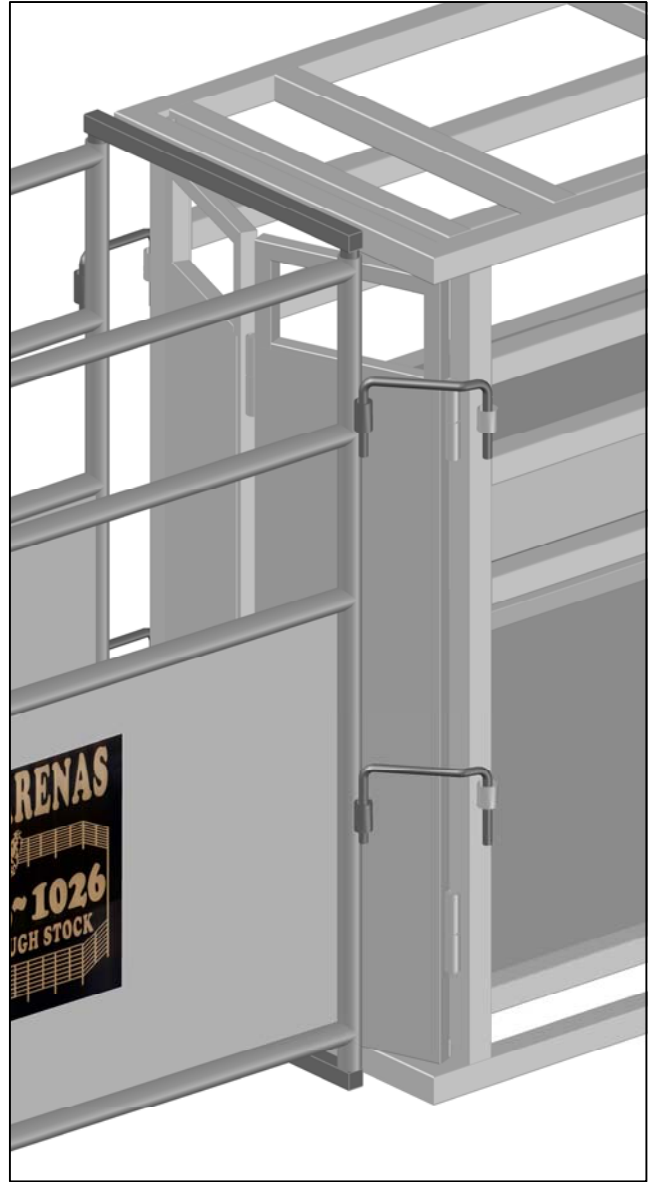

CHUTE TO LEADUP CONNECTION

ROPING CHUTE LEFT SIDE
(5/8" x 5" U-BAR)

ROPING CHUTE RIGHT SIDE
(5/8" x 8" BENT U-BAR)

STANDING BEHIND CHUTE
LEFT AND RIGHT CHUTE TO LEADUP U-BAR CONNECTIONS