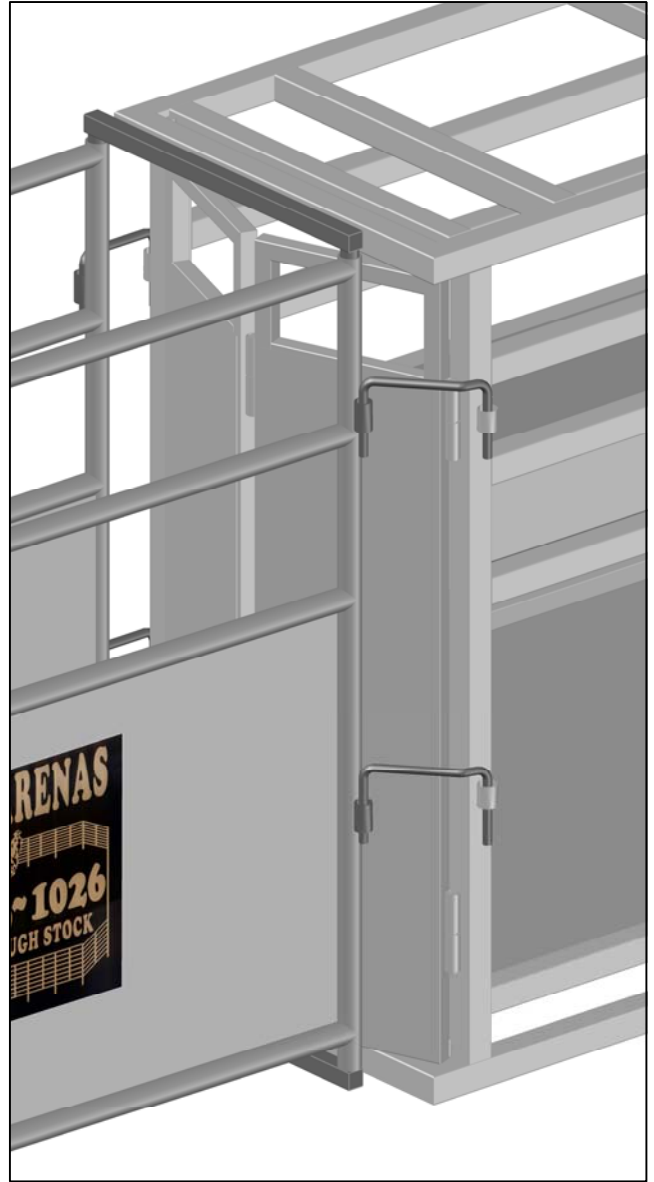

# LEADUP TO CHUTE CONNECTION

ROPING CHUTE LEFT SIDE  
(5/8" x 5" U-BAR)

ROPING CHUTE RIGHT SIDE  
(5/8" x 8" BENT U-BAR)

STANDING BEHIND CHUTE  
LEFT AND RIGHT LEADUP TO CHUTE U-BAR CONNECTIONS