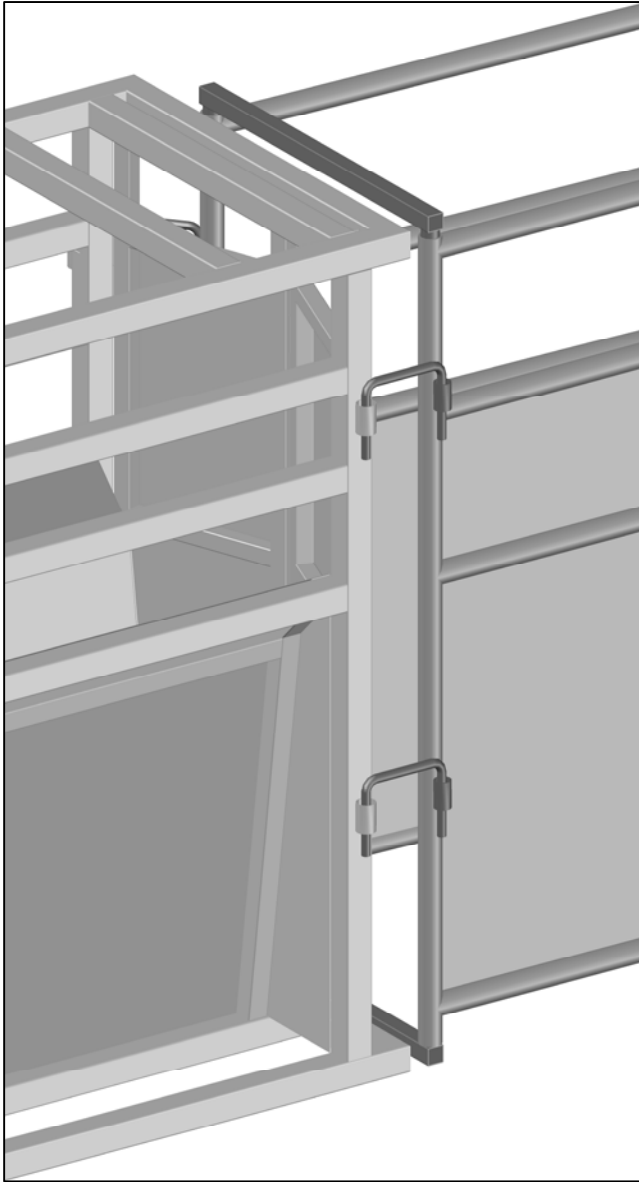

# LEADUP TO CHUTE CONNECTION

ROPING CHUTE LEFT SIDE  
(5/8" x 5" U-BAR)

ROPING CHUTE RIGHT SIDE  
(5/8" x 8" BENT U-BAR)

STANDING BEHIND CHUTE  
LEFT AND RIGHT LEADUP TO CHUTE U-BAR CONNECTIONS