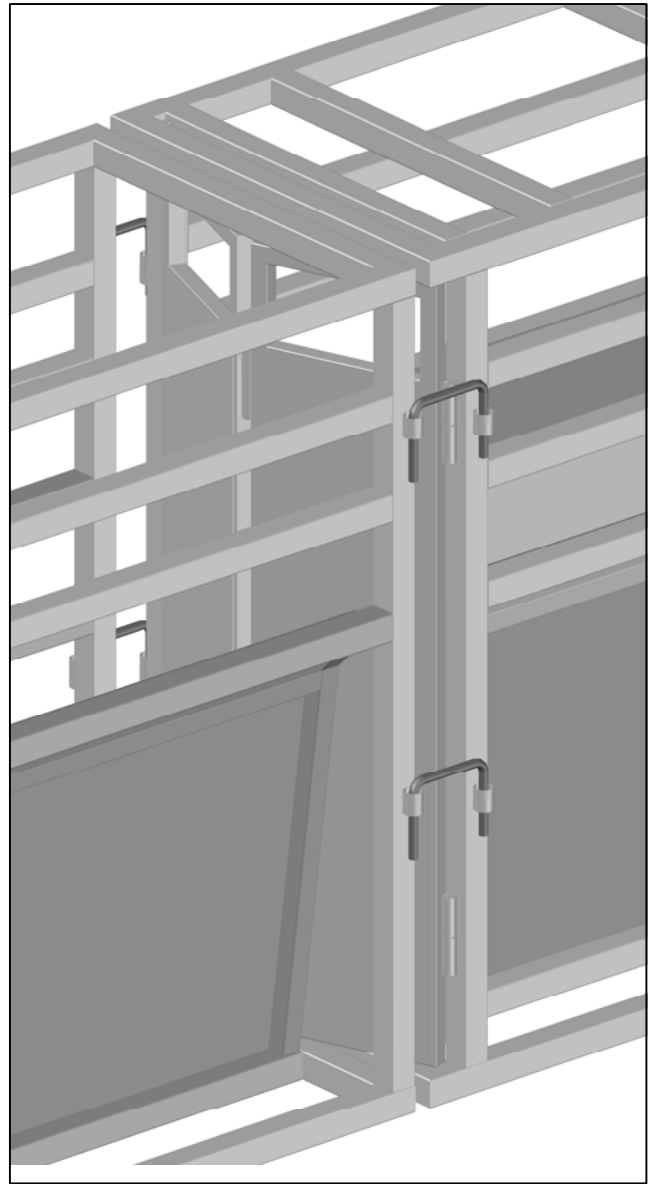

# EXTENSION TO CHUTE CONNECTION

ROPING CHUTE LEFT SIDE  
(1/2" x 5" U-BAR)

ROPING CHUTE RIGHT SIDE  
(1/2" x 5" U-BAR)

STANDING BEHIND CHUTE  
LEFT AND RIGHT EXTENSION TO CHUTE U-BAR CONNECTIONS