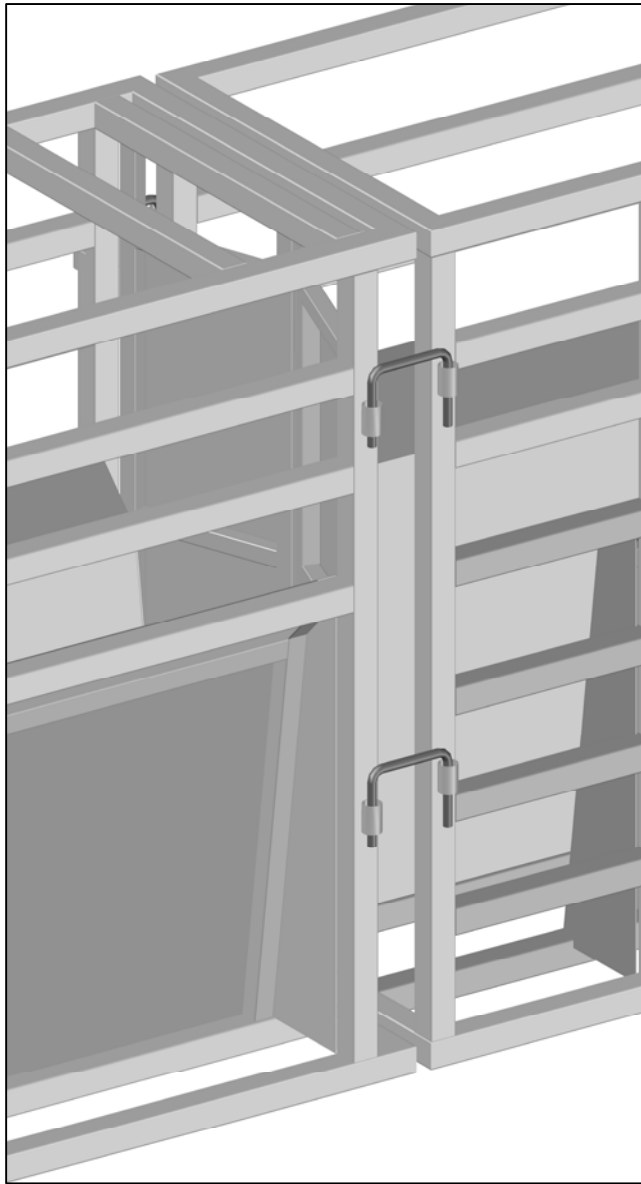

# EXTENSION TO CHUTE CONNECTION

ROPING CHUTE LEFT SIDE  
(1/2" x 5" U-BAR)

ROPING CHUTE RIGHT SIDE  
(1/2" x 5" U-BAR)

STANDING BEHIND CHUTE  
LEFT AND RIGHT EXTENSION TO CHUTE U-BAR CONNECTIONS