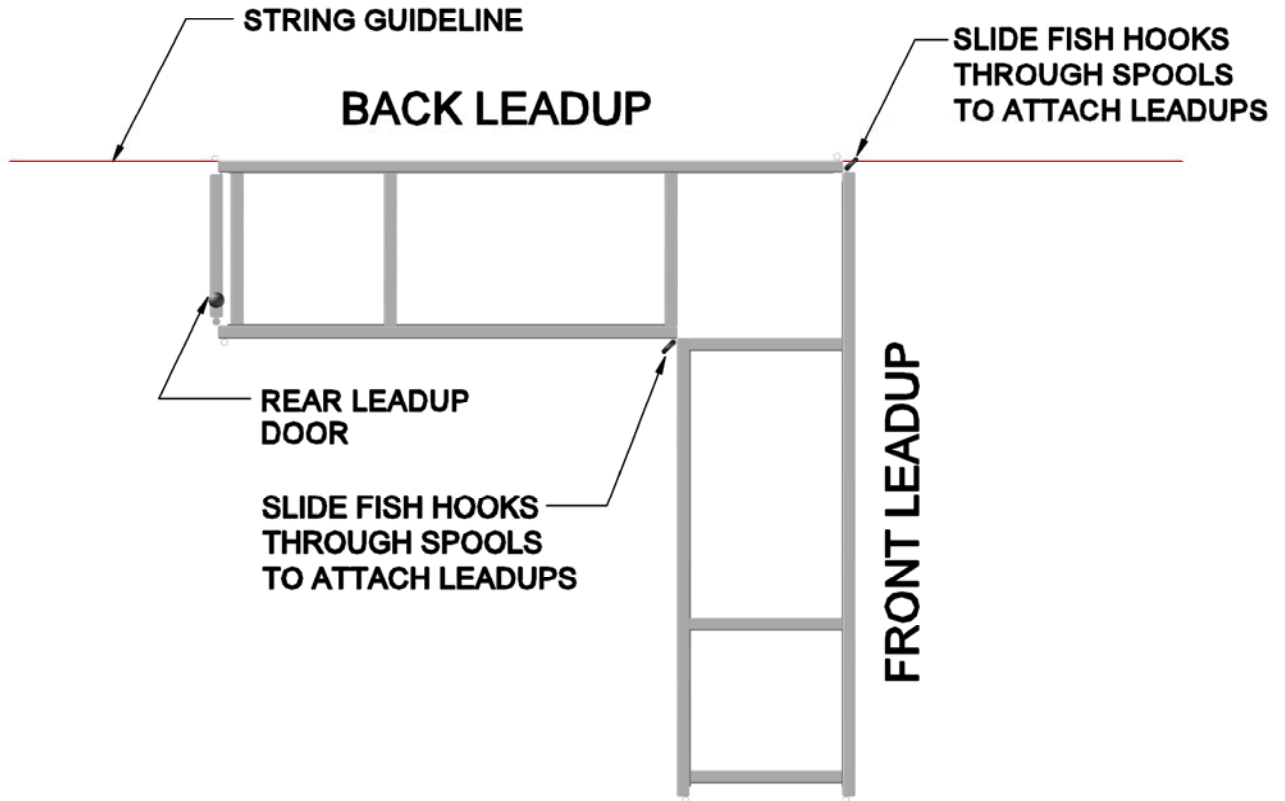

LEADUP CONNECTIONS

This drawing is the property of RedRiverArenas.com. RedRiverArenas does not authorize the reproduction or conveyance of any information contained herein without prior written permission.

LEADUP CONNECTIONS

REDRIVERARENAS.COM

PHONE : 1-325-625-1900

GRA-01D