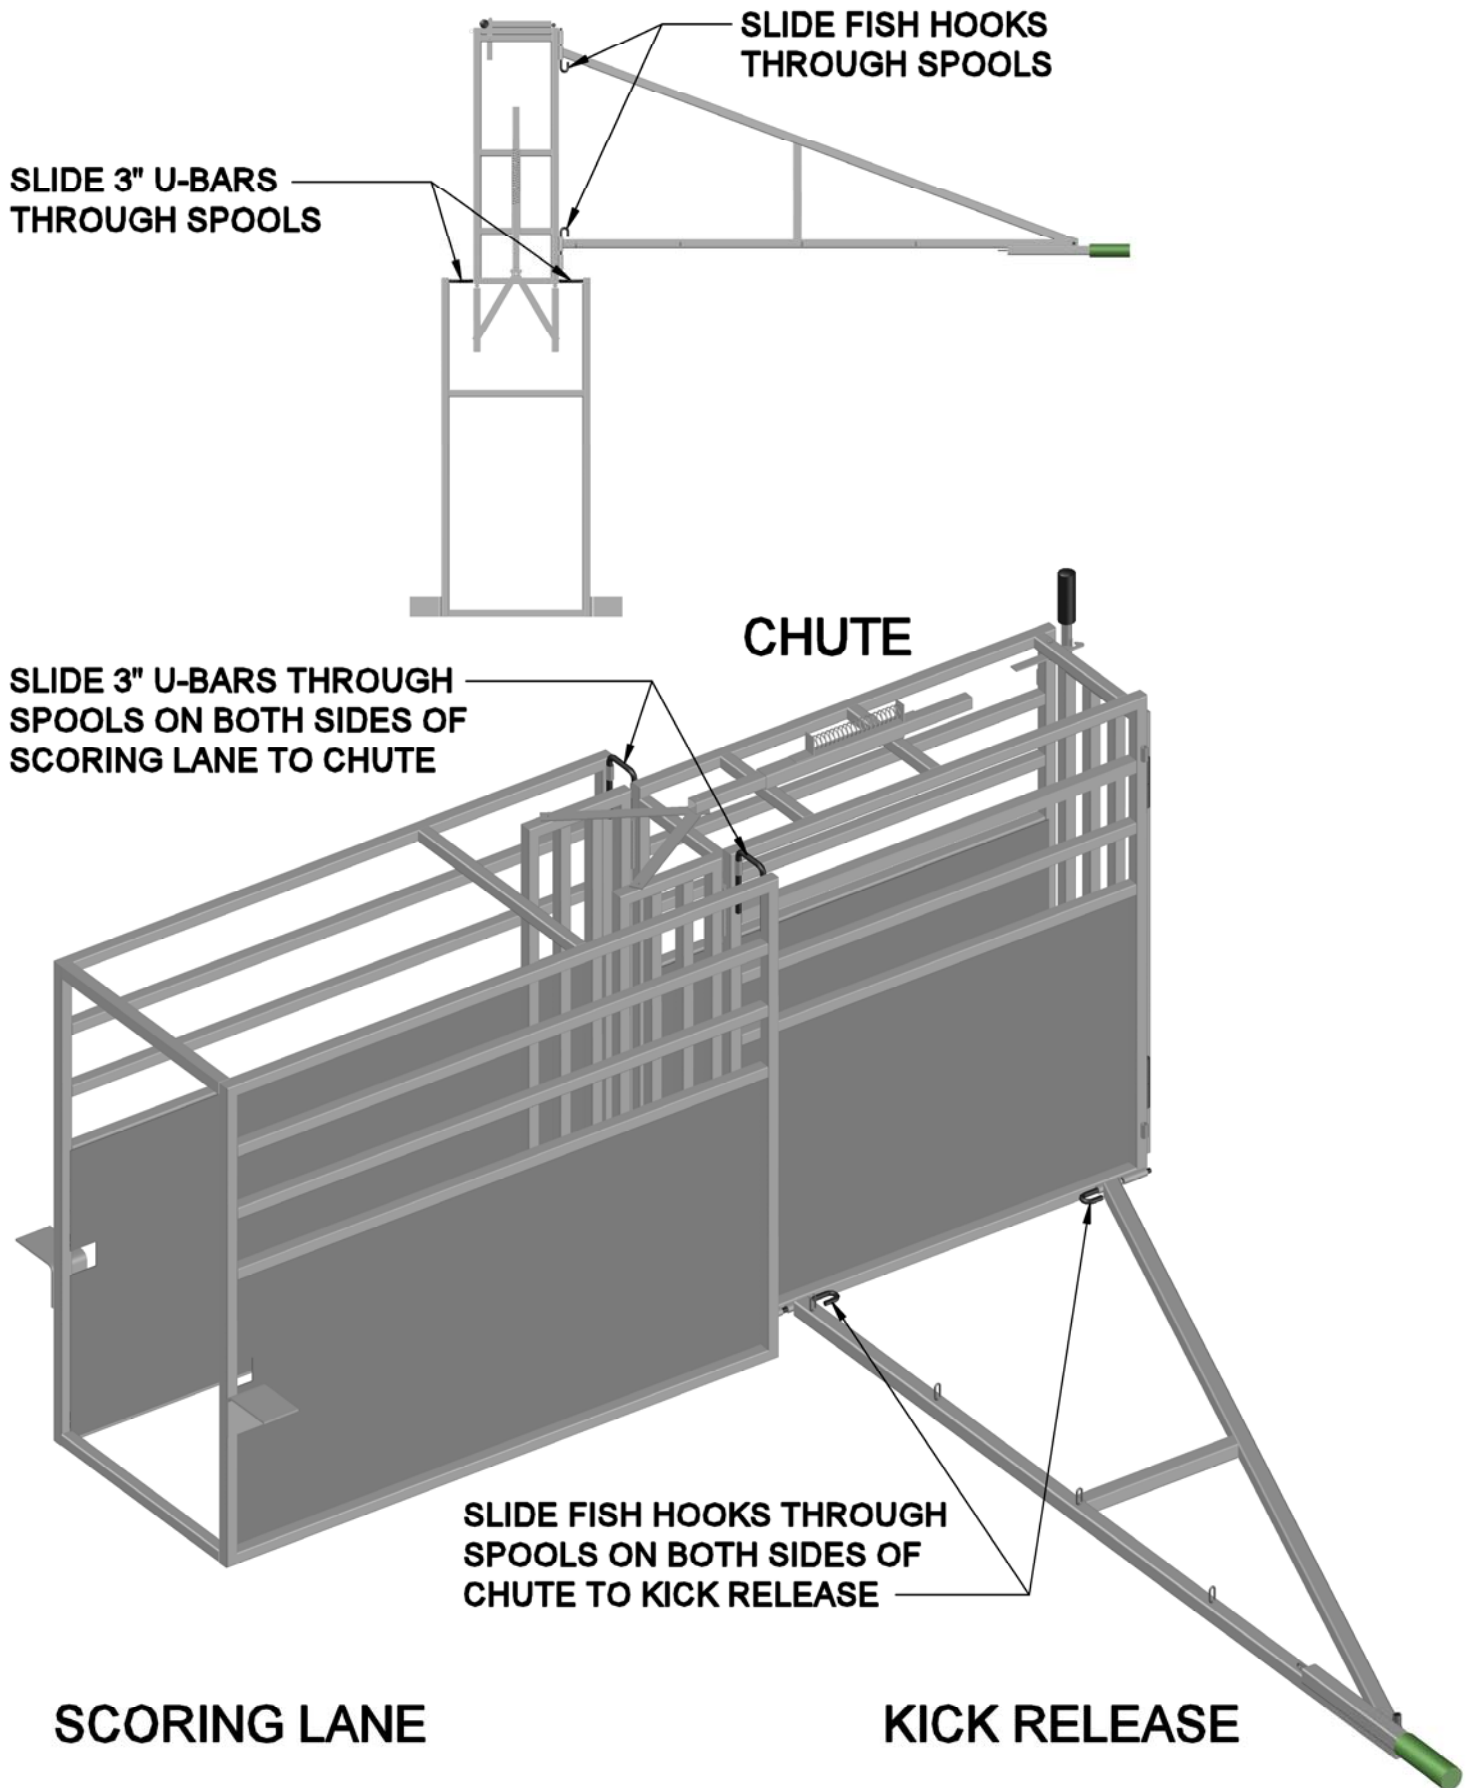

SCORE LANE TO CHUTE CONNECTIONS

This drawing is the property of RedRiverArenas.com
RedRiverArenas does not authorize the reproduction or
conveyance of any information contained herein
without prior written permission.

SCORE LANE TO CHUTE

REDRIVERARENAS.COM

PHONE : 1-325-625-1900

GRA-01F