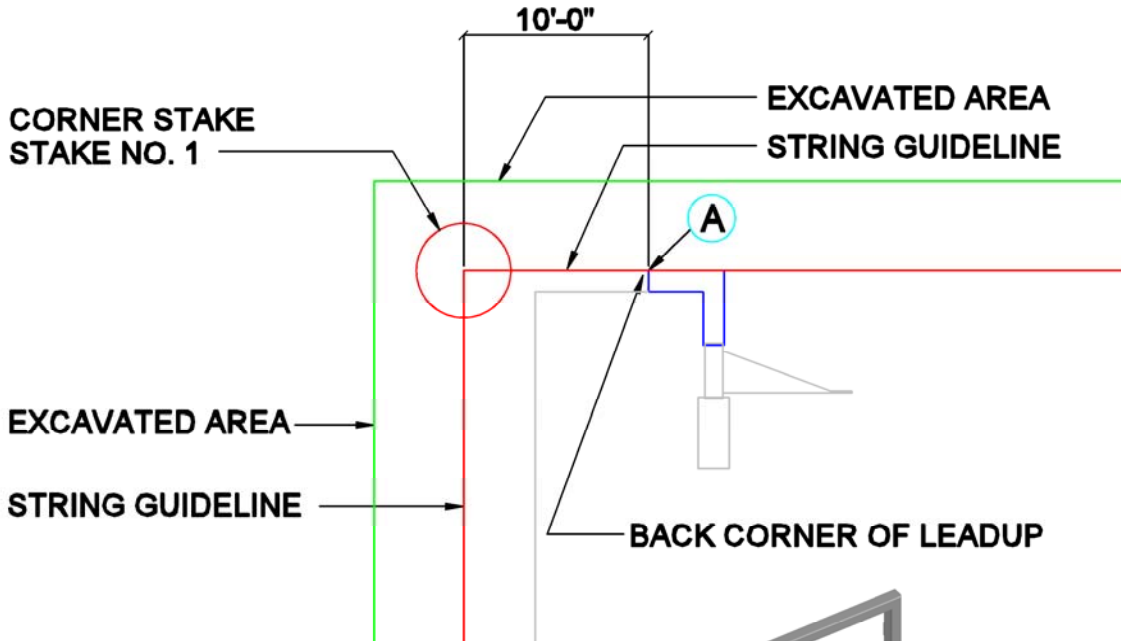

46'x40' w/ RETURN GOAT ARENA LEADUP LOCATION

1 Position the BACK Corner **A** of the leadups at the dimensions shown below:

**BACK LEADUP
WITH DOOR**

**PLACE BOTTOM BACK
CORNER ALONG
STRING GUIDELINE**

GOAT ARENA LEADUPS

This drawing is the property of RedRiverArenas.com
RedRiverArenas does not authorize the reproduction or
conveyance of any information contained herein
without prior written permission.

LEADUP LOCATION

REDRIVERARENAS.COM

PHONE : 1-325-625-1900

GRA-02C