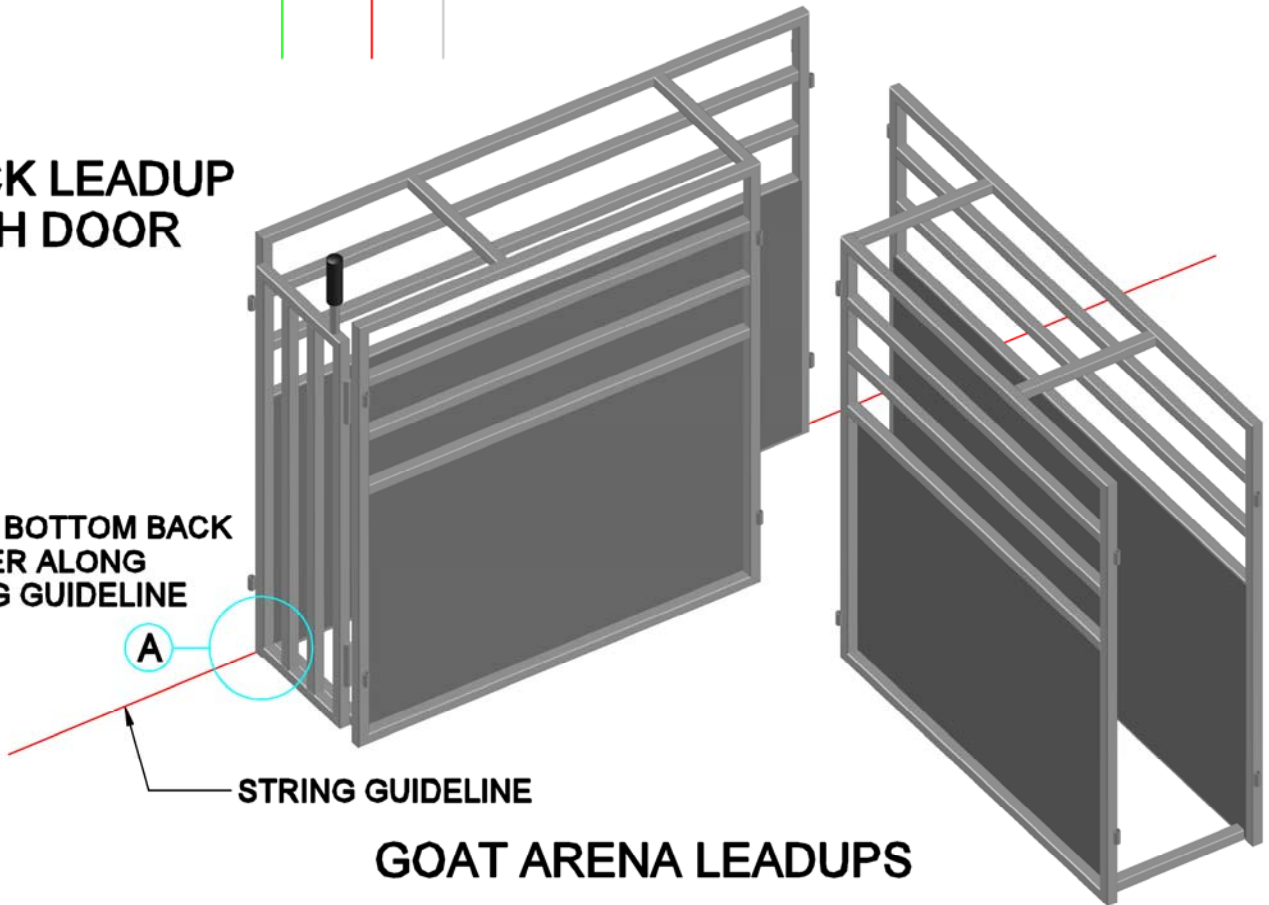

46'x40' w/ RETURN GOAT ARENA LEADUP LOCATION

1 Position the BACK Corner **A** of the leadups at the dimensions shown below:

**BACK LEADUP
WITH DOOR**

**PLACE BOTTOM BACK
CORNER ALONG
STRING GUIDELINE**

GOAT ARENA LEADUPS

This drawing is the property of RedRiverArenas.com
RedRiverArenas does not authorize the reproduction or
conveyance of any information contained herein
without prior written permission.

LEADUP LOCATION