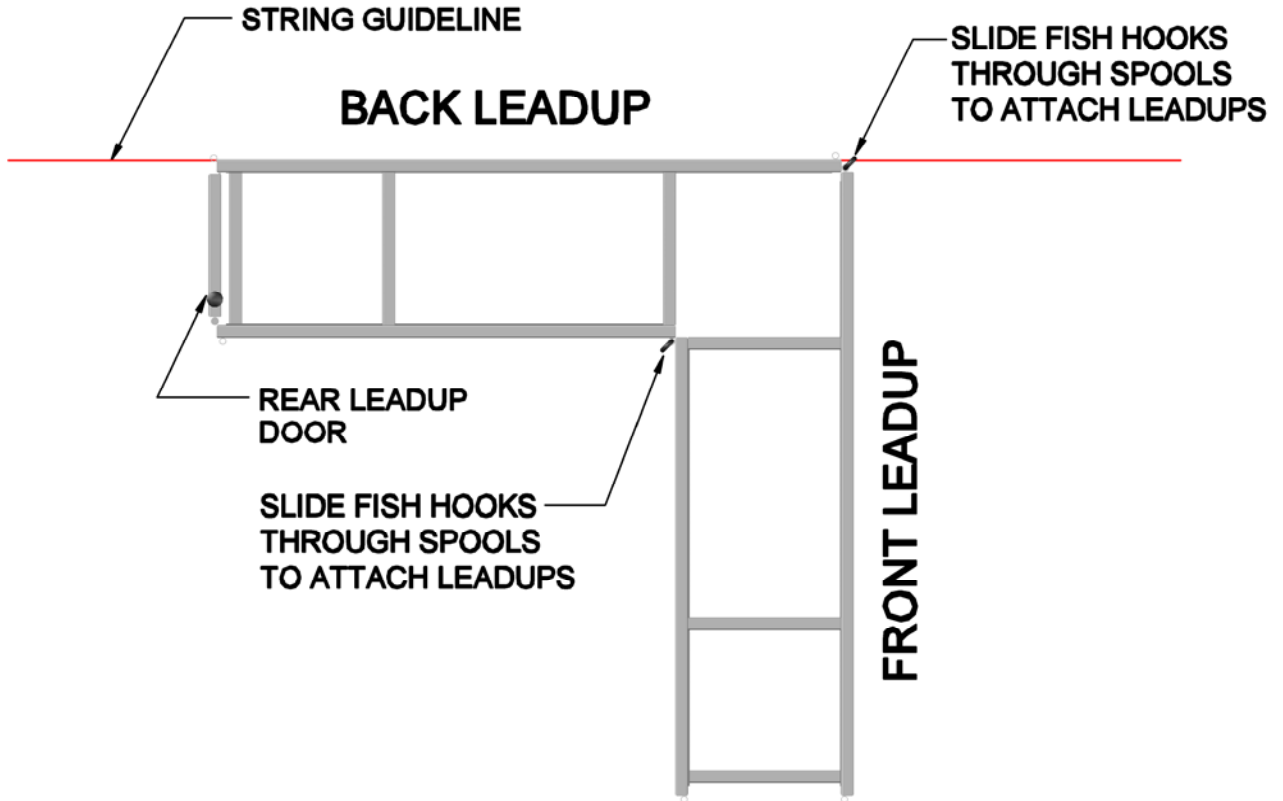

46'x40' w/ RETURN LEADUP CONNECTIONS

This drawing is the property of RedRiverArenas.com. RedRiverArenas does not authorize the reproduction or conveyance of any information contained herein without prior written permission.

LEADUP CONNECTION

REDRIVERARENAS.COM

PHONE : 1-325-625-1900

GRA-02D