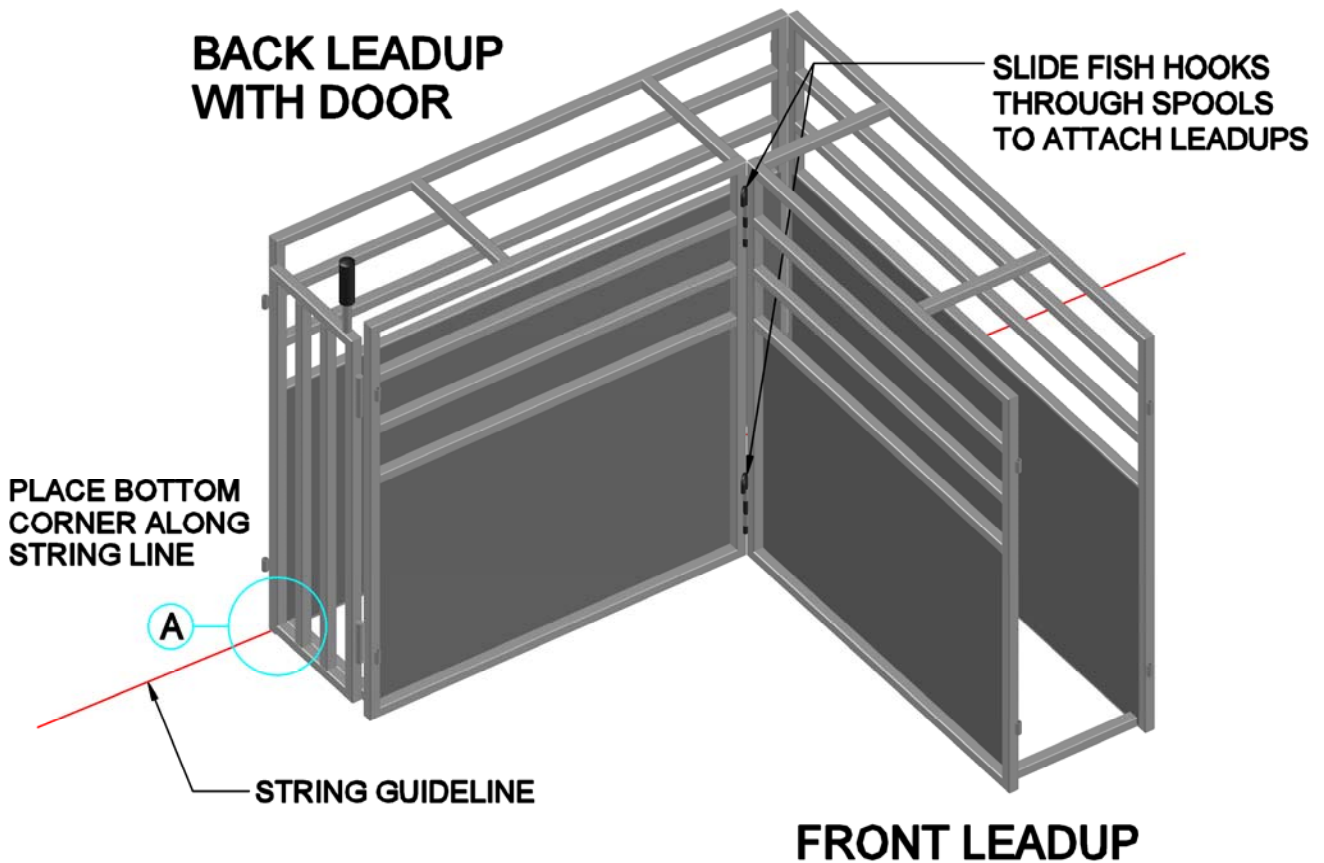

46'x40' w/ RETURN LEADUP CONNECTIONS

This drawing is the property of RedRiverArenas.com. RedRiverArenas does not authorize the reproduction or conveyance of any information contained herein without prior written permission.

LEADUP CONNECTION

REDRIVERARENAS.COM

PHONE : 1-325-625-1900

GRA-02D