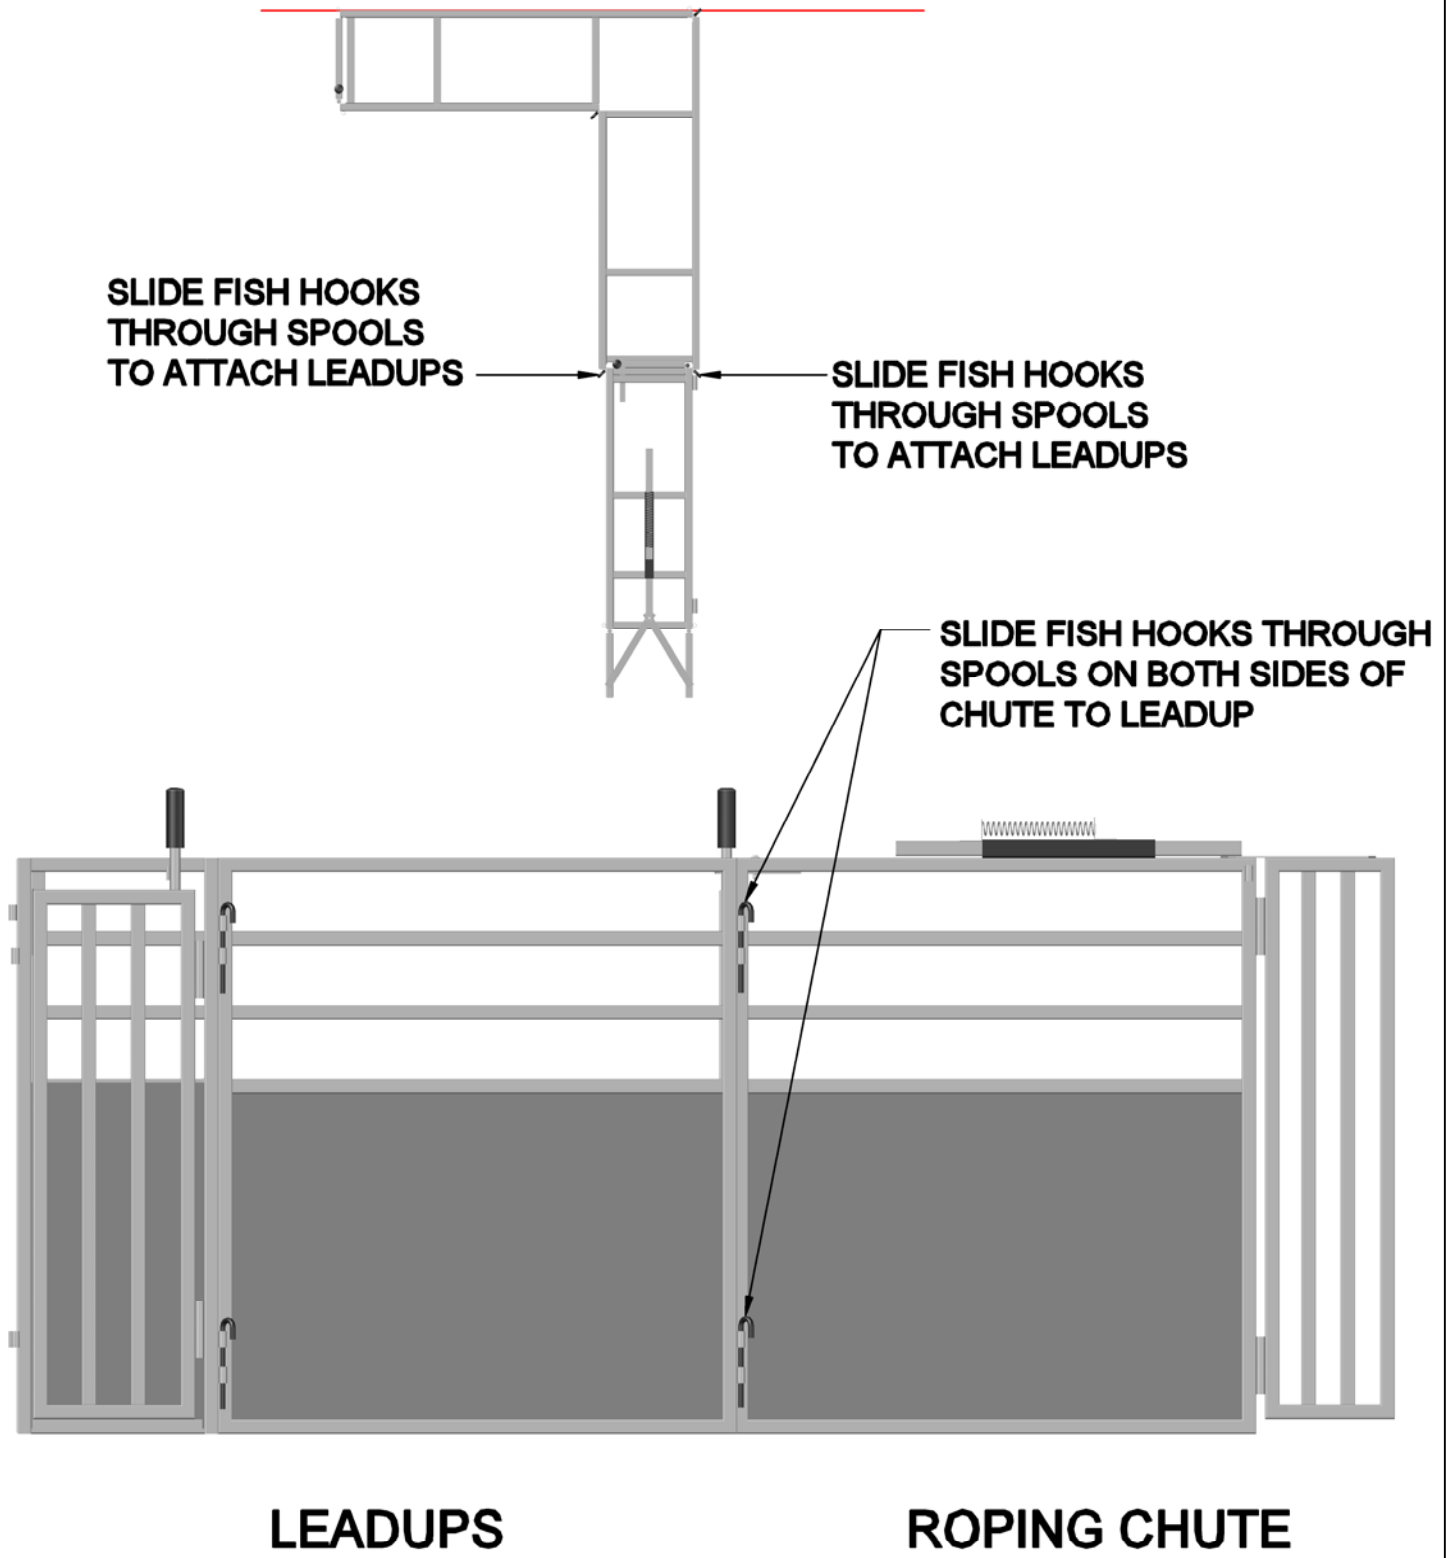

46'x50' w/ RETURN CHUTE TO LEADUP CONNECTIONS

This drawing is the property of RedRiverArenas.com
RedRiverArenas does not authorize the reproduction or
conveyance of any information contained herein
without prior written permission.

LEADUP TO CHUTE

REDRIVERARENAS.COM

PHONE : 1-325-625-1900

GRA-02E