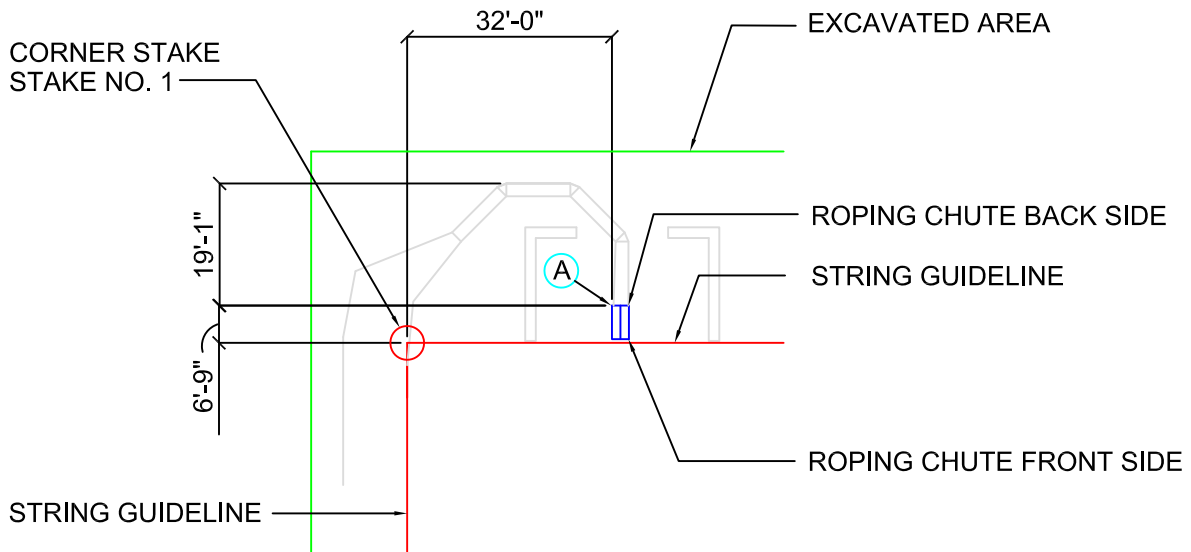

150' X 250' TEAM ROPER PRO ROPING CHUTE LOCATION

② Position the BACK Corner (A) of the Roping Chute at the dimension shown below:

This drawing is the property of RedRiverArenas.com
RedRiverArenas does not authorize the reproduction or
conveyance of any information contained herein
without prior written permission.

CHUTE LOCATION

REDRIVERARENAS.COM

PHONE : 1-325-625-1900

TUBE-S12-05-WC