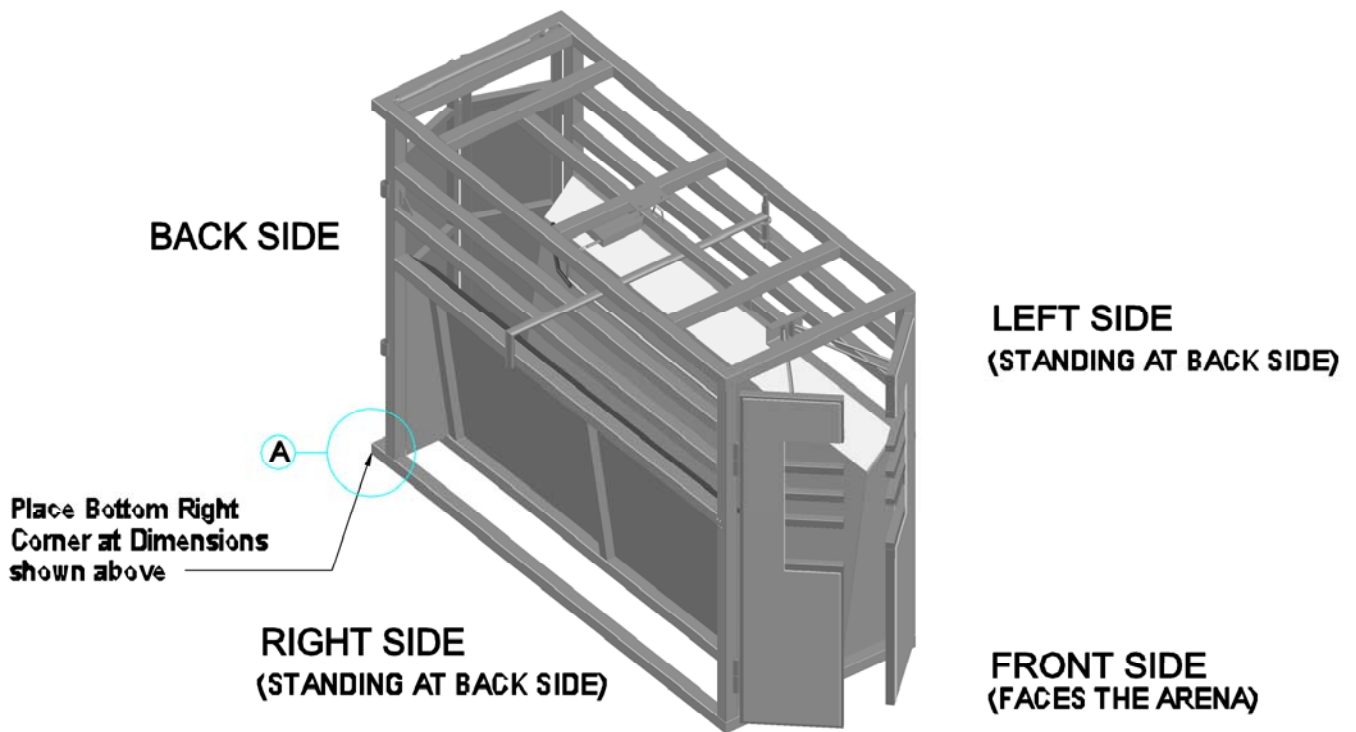

150' X 250' TEAM ROPER PRO ROPING CHUTE LOCATION

② Position the BACK Corner (A) of the Roping Chute at the dimension shown below:

This drawing is the property of RedRiverArenas.com
RedRiverArenas does not authorize the reproduction or
conveyance of any information contained herein
without prior written permission.