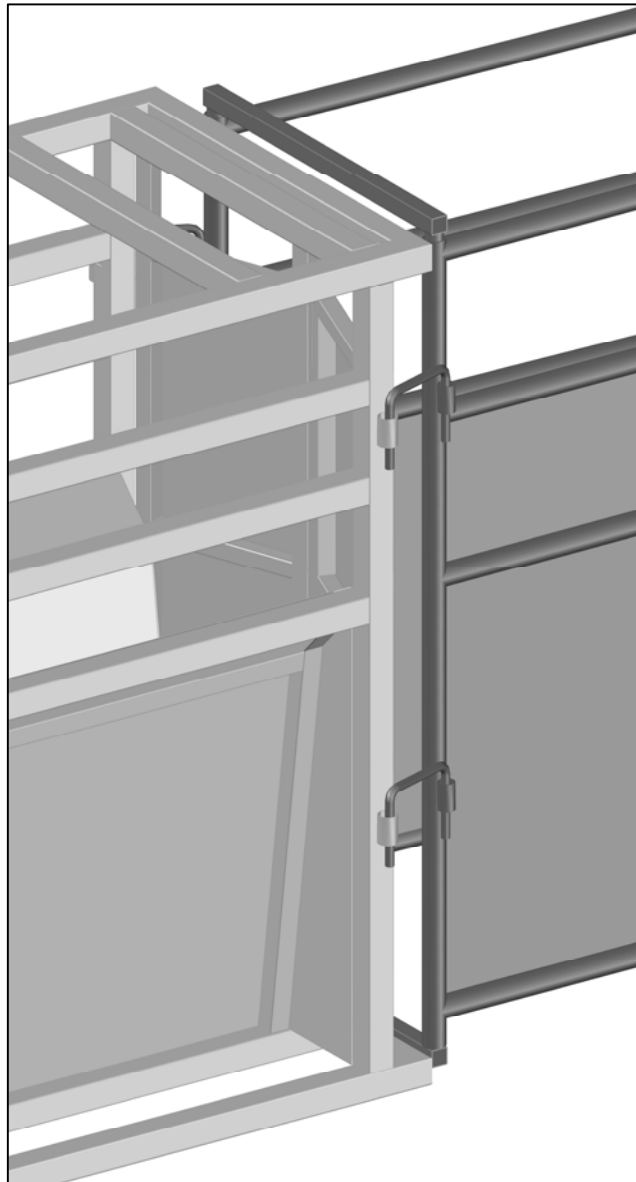

# LEADUP TO CHUTE CONNECTION

**ROPING CHUTE LEFT SIDE**  
(5/8" x 5" U-BAR)

**ROPING CHUTE RIGHT SIDE**  
(5/8" x 5" BENT U-BAR)

**STANDING BEHIND CHUTE**  
**LEFT AND RIGHT LEADUP TO CHUTE U-BAR CONNECTIONS**

This drawing is the property of RedRiverArenas.com  
RedRiverArenas does not authorize the reproduction or  
conveyance of any information contained herein  
without prior written permission.

**LEADUP TO CHUTE RIGHT SIDE**