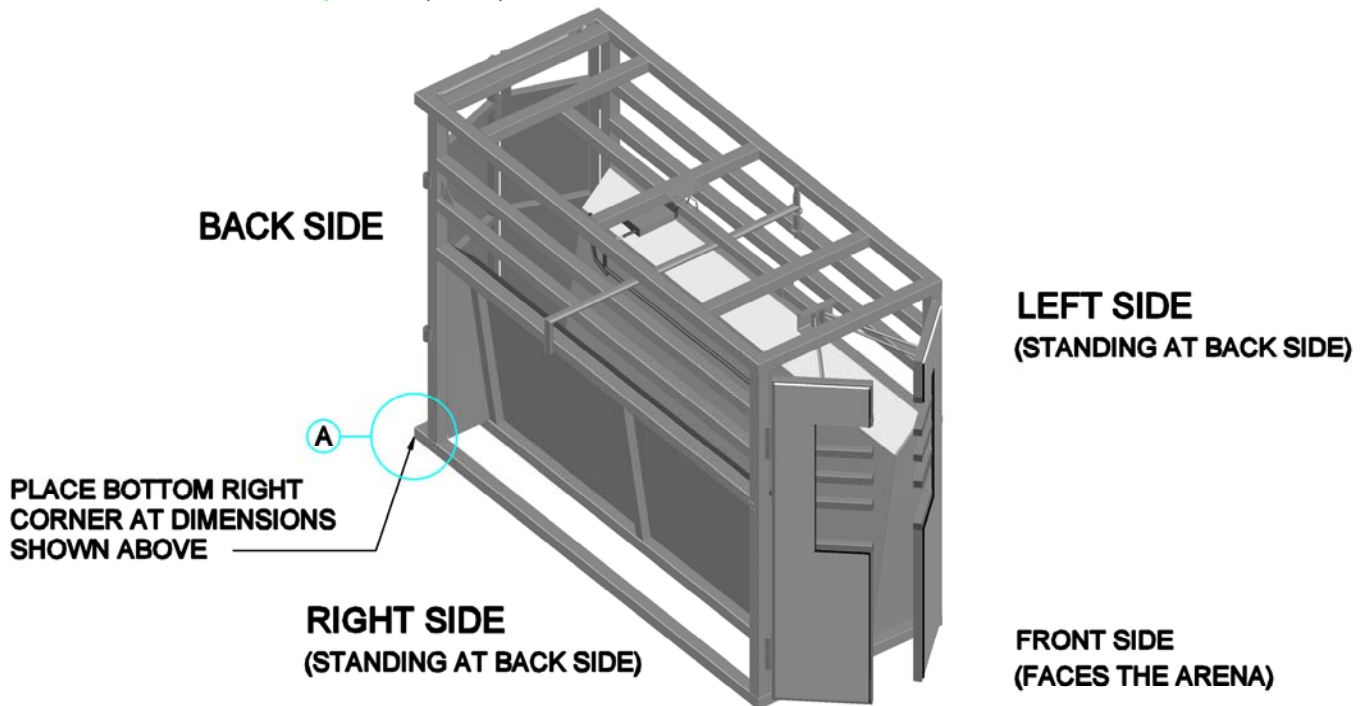

150 X 240 w/ RETURN ROPING CHUTE LOCATION

Position the BACK Corner **A** of the Roping Chute at the dimension shown below:

This drawing is the property of RedRiverArenas.com
RedRiverArenas does not authorize the reproduction or
conveyance of any information contained herein
without prior written permission.