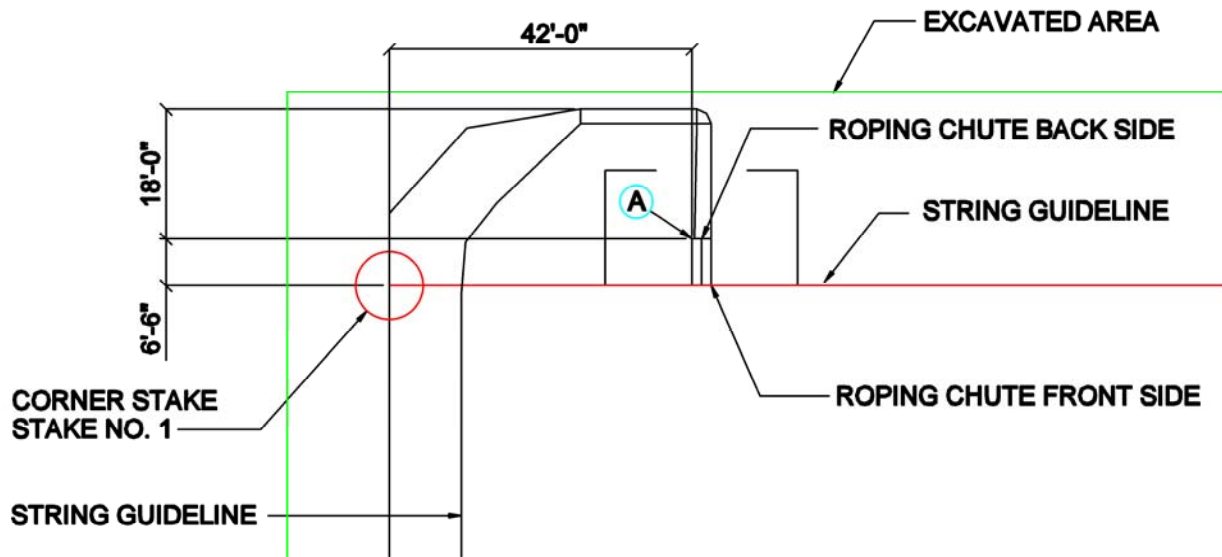

150 X 240 w/ RETURN ROPING CHUTE LOCATION

Position the BACK Corner **A** of the Roping Chute at the dimension shown below:

This drawing is the property of RedRiverArenas.com
RedRiverArenas does not authorize the reproduction or
conveyance of any information contained herein
without prior written permission.

CHUTE LOCATION

REDRIVERARENAS.COM

PHONE : 1-325-625-1900

TUBE-S12-07-WC