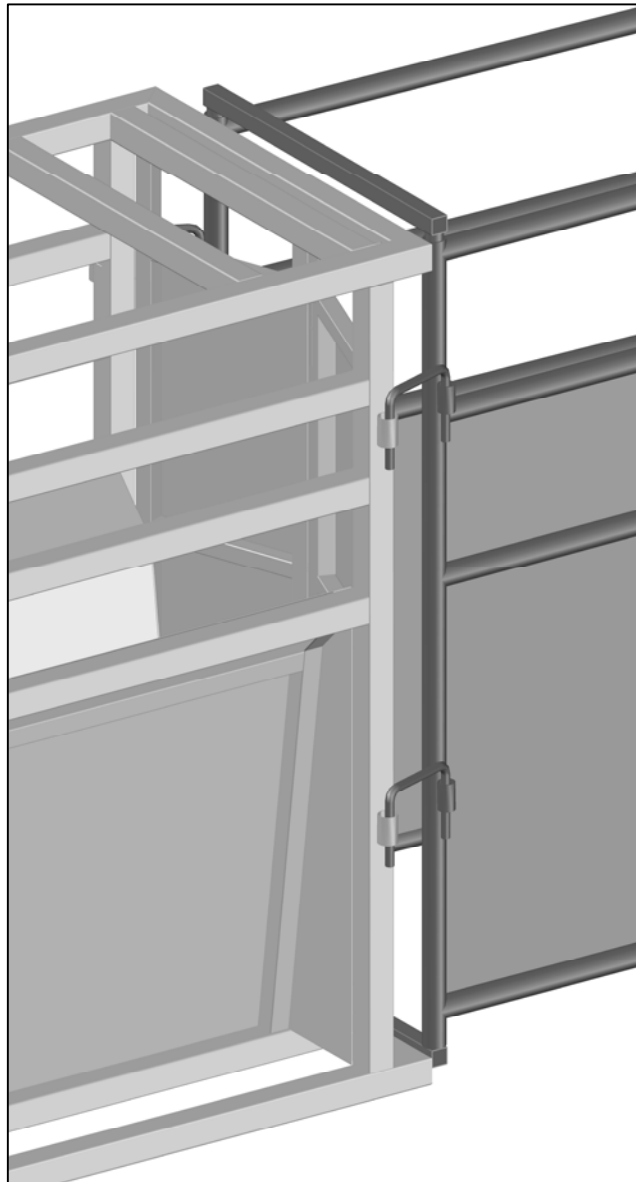

LEADUP TO CHUTE CONNECTION

ROPING CHUTE LEFT SIDE
(5/8" x 5" U-BAR)

ROPING CHUTE RIGHT SIDE
(5/8" x 5" BENT U-BAR)

STANDING BEHIND CHUTE
LEFT AND RIGHT LEADUP TO CHUTE U-BAR CONNECTIONS

This drawing is the property of RedRiverArenas.com
RedRiverArenas does not authorize the reproduction or
conveyance of any information contained herein
without prior written permission.

LEADUP TO CHUTE RIGHT SIDE

REDRIVERARENAS.COM

PHONE : 1-325-625-1900

TUBE-S12-07-WC