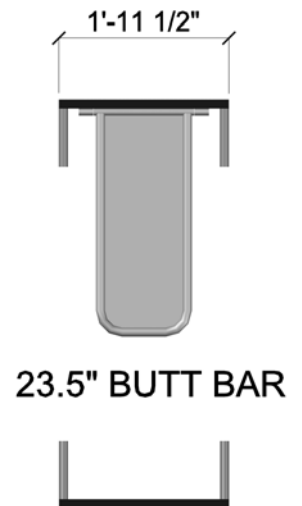

LEADUP TO 2' FT LEADUP CONNECTION (ROPING CHUTE LEFT SIDE)

STANDING BEHIND CHUTE
LEFT SIDE LEADUP TO 2' FT. LEADUP CONNECTION

23.5" BUTT BAR

This drawing is the property of RedRiverArenas.com. RedRiverArenas does not authorize the reproduction or conveyance of any information contained herein without prior written permission.

LEADUP TO 2FT PANEL CONNECTION

REDRIVERARENAS.COM

PHONE : 1-325-625-1900

TUBE-S12-07-WC