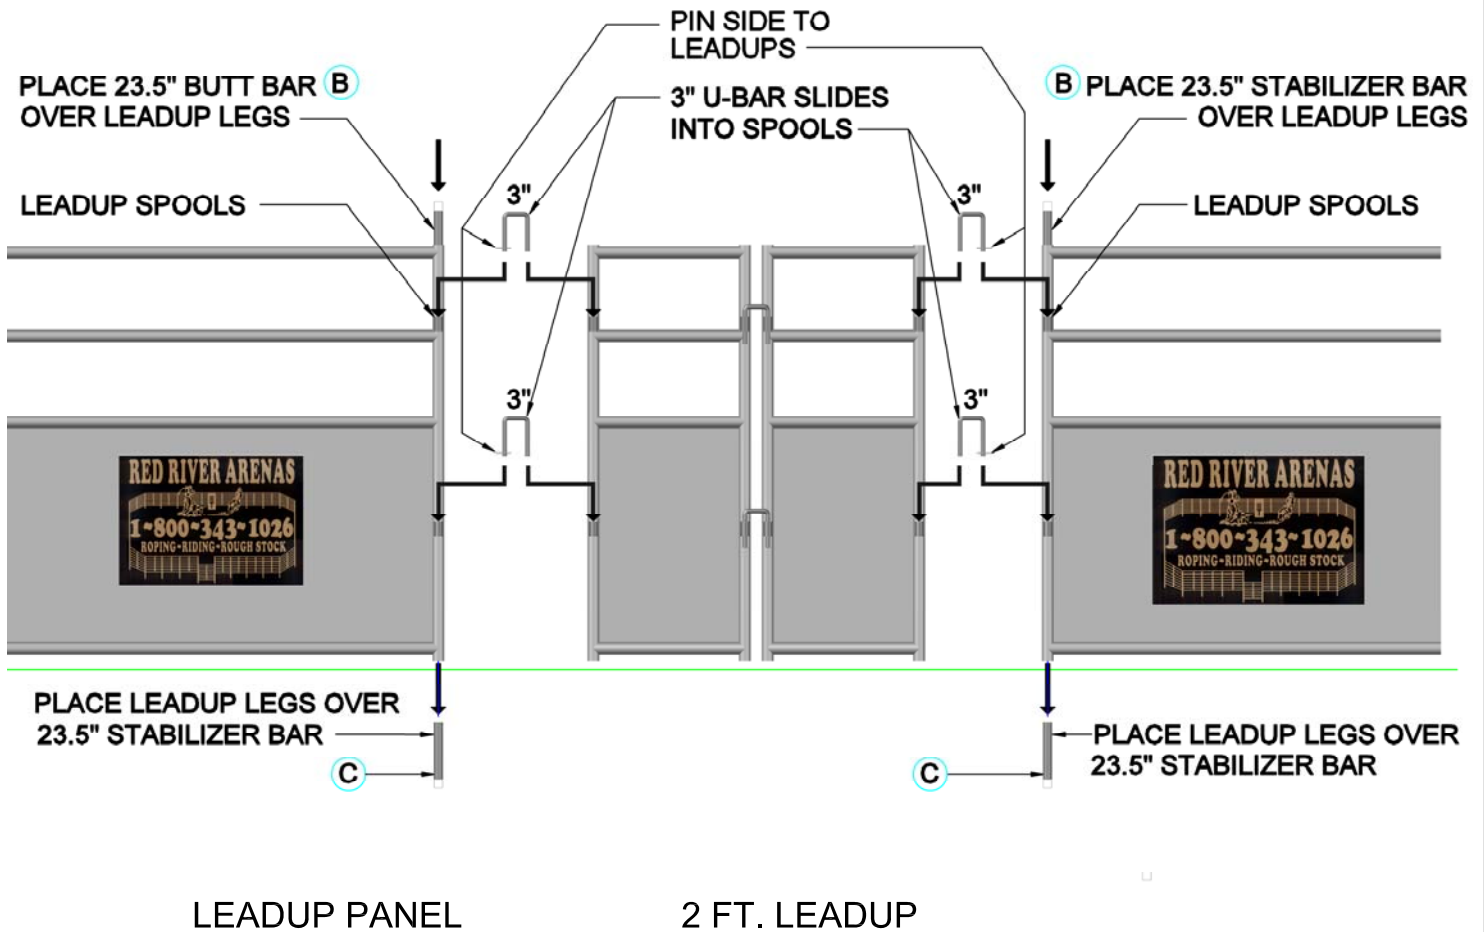

LEADUP TO 2' FT LEADUP CONNECTION (ROPING CHUTE LEFT SIDE)

STANDING BEHIND CHUTE
LEFT SIDE LEADUP TO 2' FT. LEADUP CONNECTION

23.5" BUTT BAR

This drawing is the property of RedRiverArenas.com. RedRiverArenas does not authorize the reproduction or conveyance of any information contained herein without prior written permission.

LEADUP TO 2FT PANEL CONNECTION

REDRIVERARENAS.COM

PHONE : 1-325-625-1900

TUBE-S12-07-WC