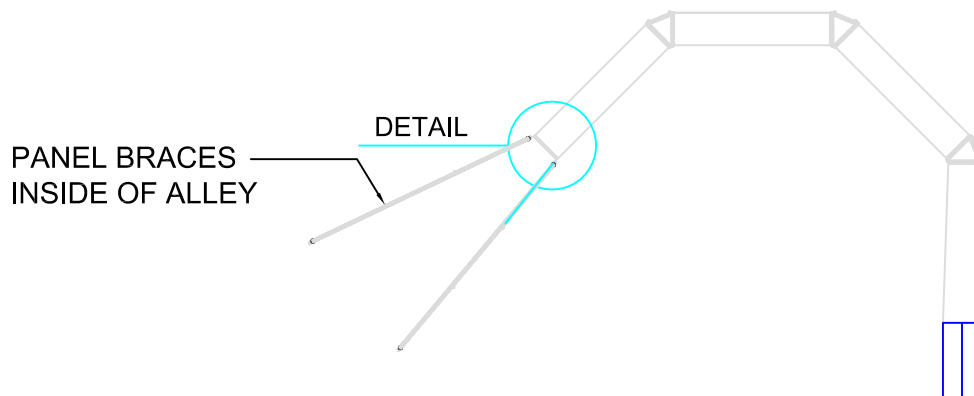

PANEL TO LEADUP CONNECTION (END OF LEADUPS)

PANEL TO END LEADUPS CONNECTION

This drawing is the property of RedRiverArenas.com
RedRiverArenas does not authorize the reproduction or
conveyance of any information contained herein
without prior written permission.

PANELS TO END LEADUPS CONNECTION

REDRIVERARENAS.COM

PHONE : 1-325-625-1900

TUBE-S12-21