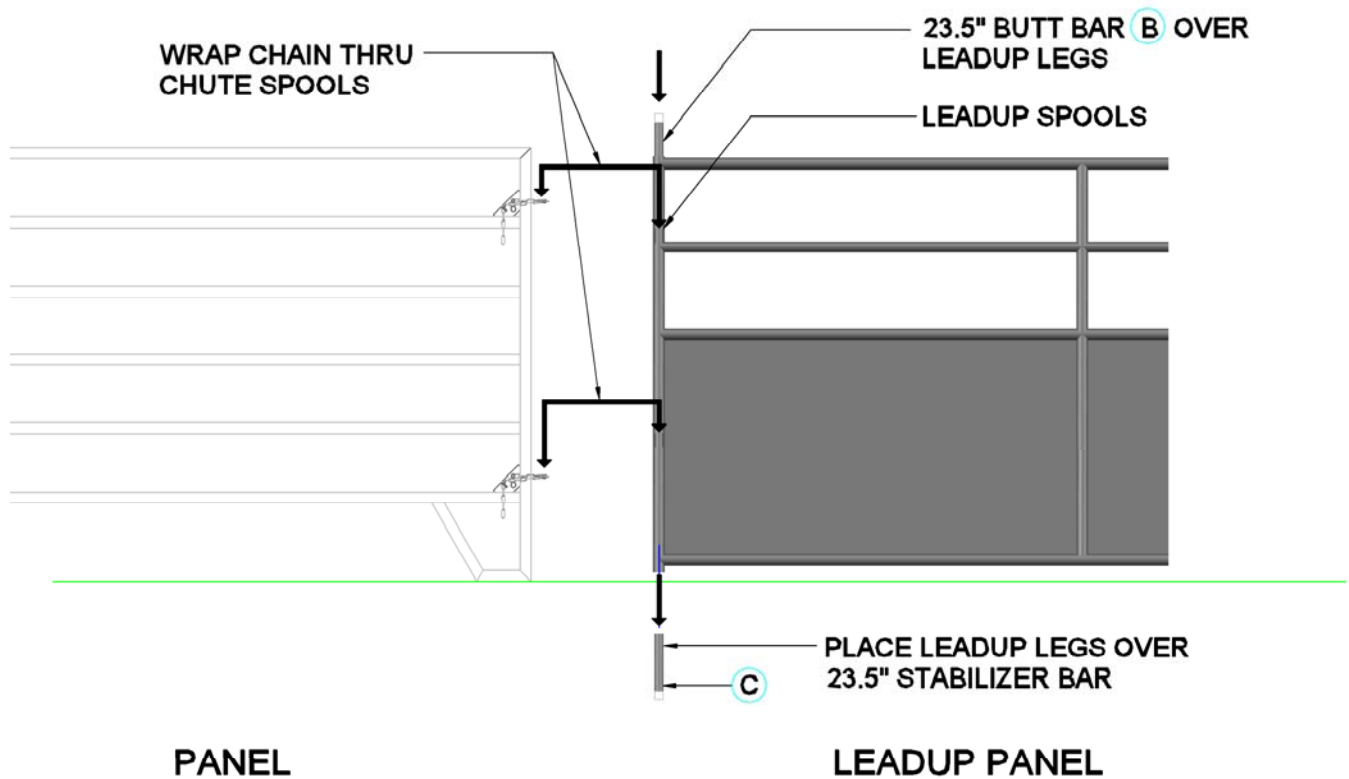

PANEL TO LEADUP CONNECTION (END OF LEADUPS)

PANEL TO END LEADUPS CONNECTION

This drawing is the property of RedRiverArenas.com
RedRiverArenas does not authorize the reproduction or
conveyance of any information contained herein
without prior written permission.

PANELS TO END LEADUPS CONNECTION

REDRIVERARENAS.COM

PHONE : 1-325-625-1900

TUBE-S12-21