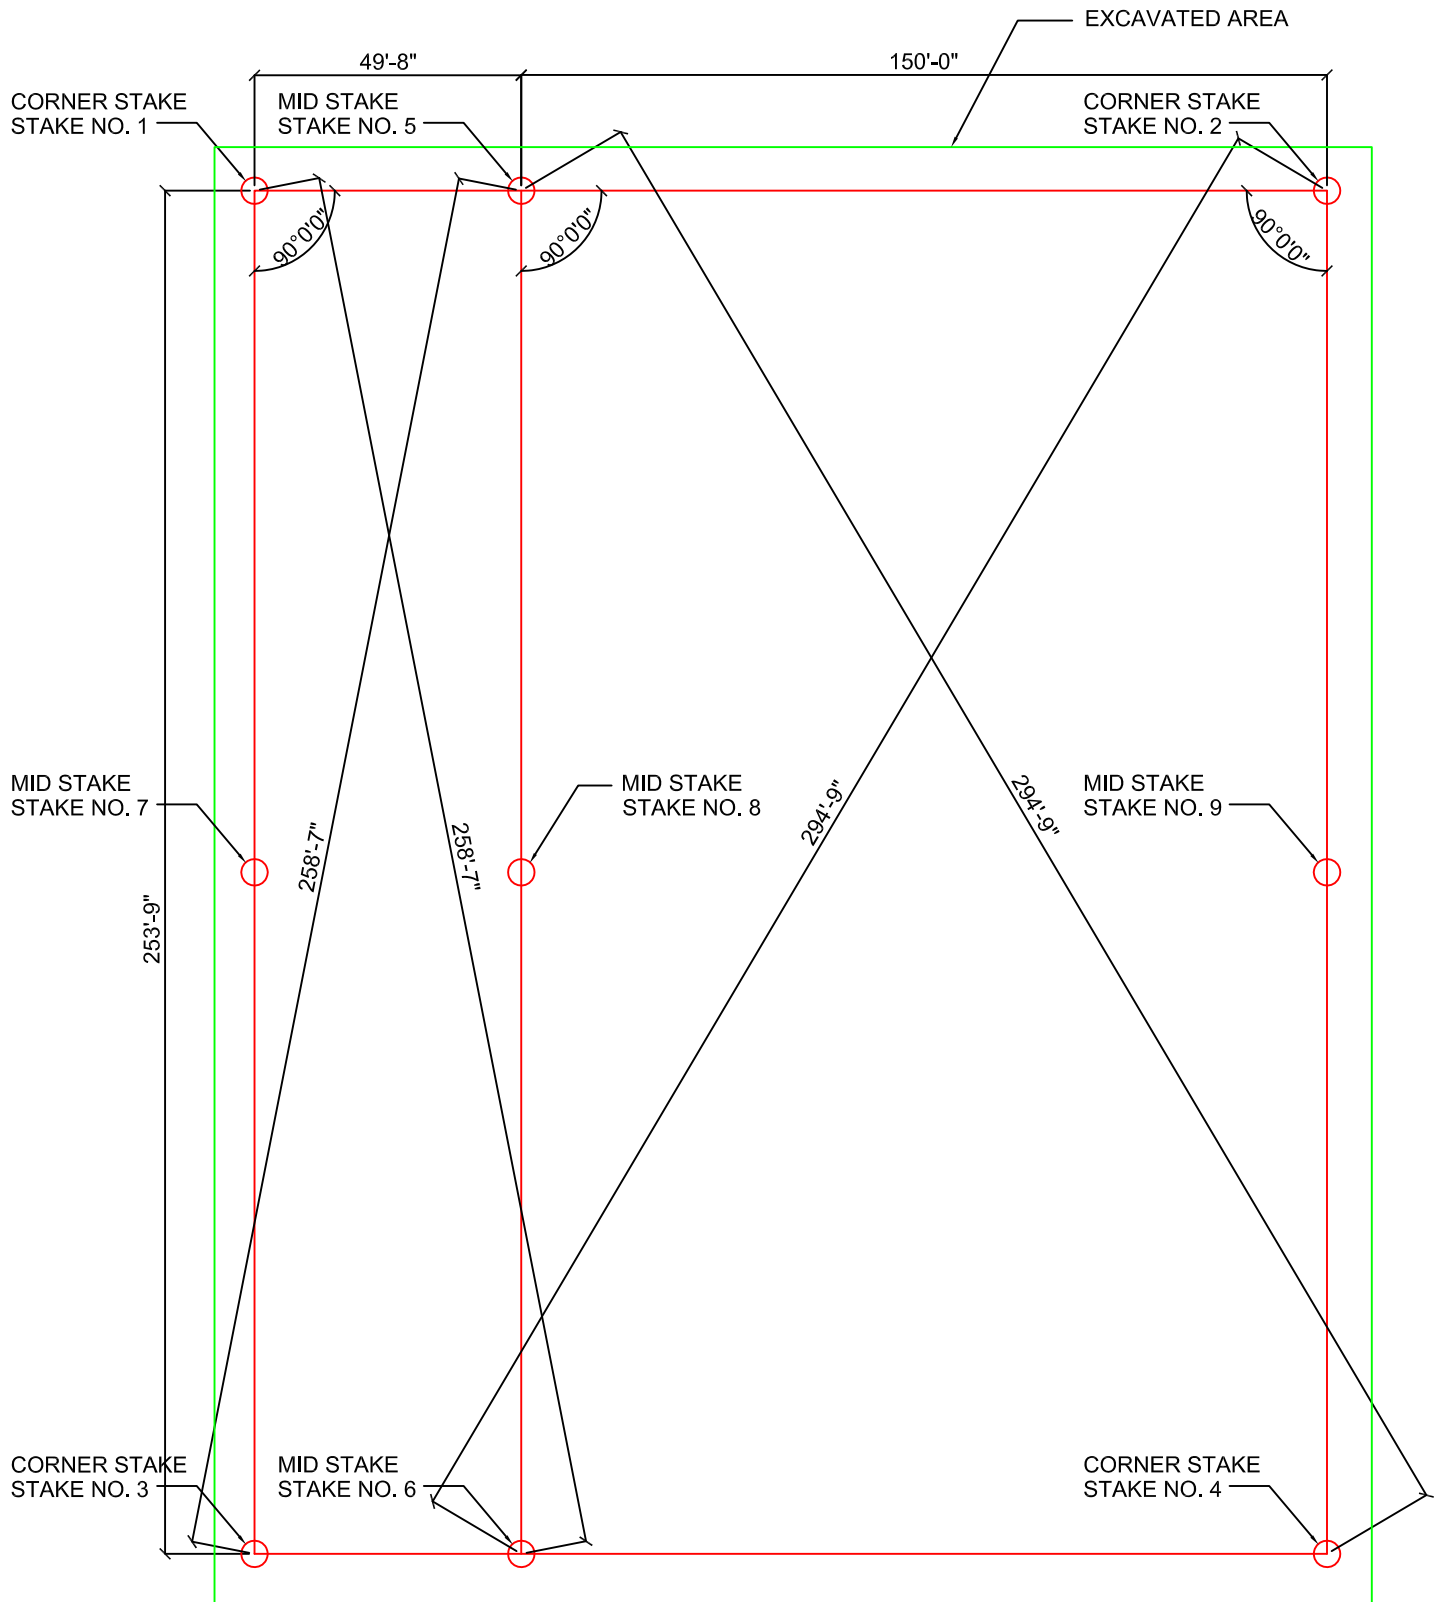

DIMENSIONS

REDRIVERARENAS.COM | PHONE : 1-325-625-1900 | TUBE-S12-22

DUAL 150'x250' STEER/CALF COMBO EXCAVATION AREA

This drawing is the property of RedRiverArenas.com
 RedRiverArenas does not authorize the reproduction or
 conveyance of any information contained herein
 without prior written permission.

EXCAVATION

REDRIVERARENAS.COM

PHONE : 1-325-625-1900

TUBE-S12-22