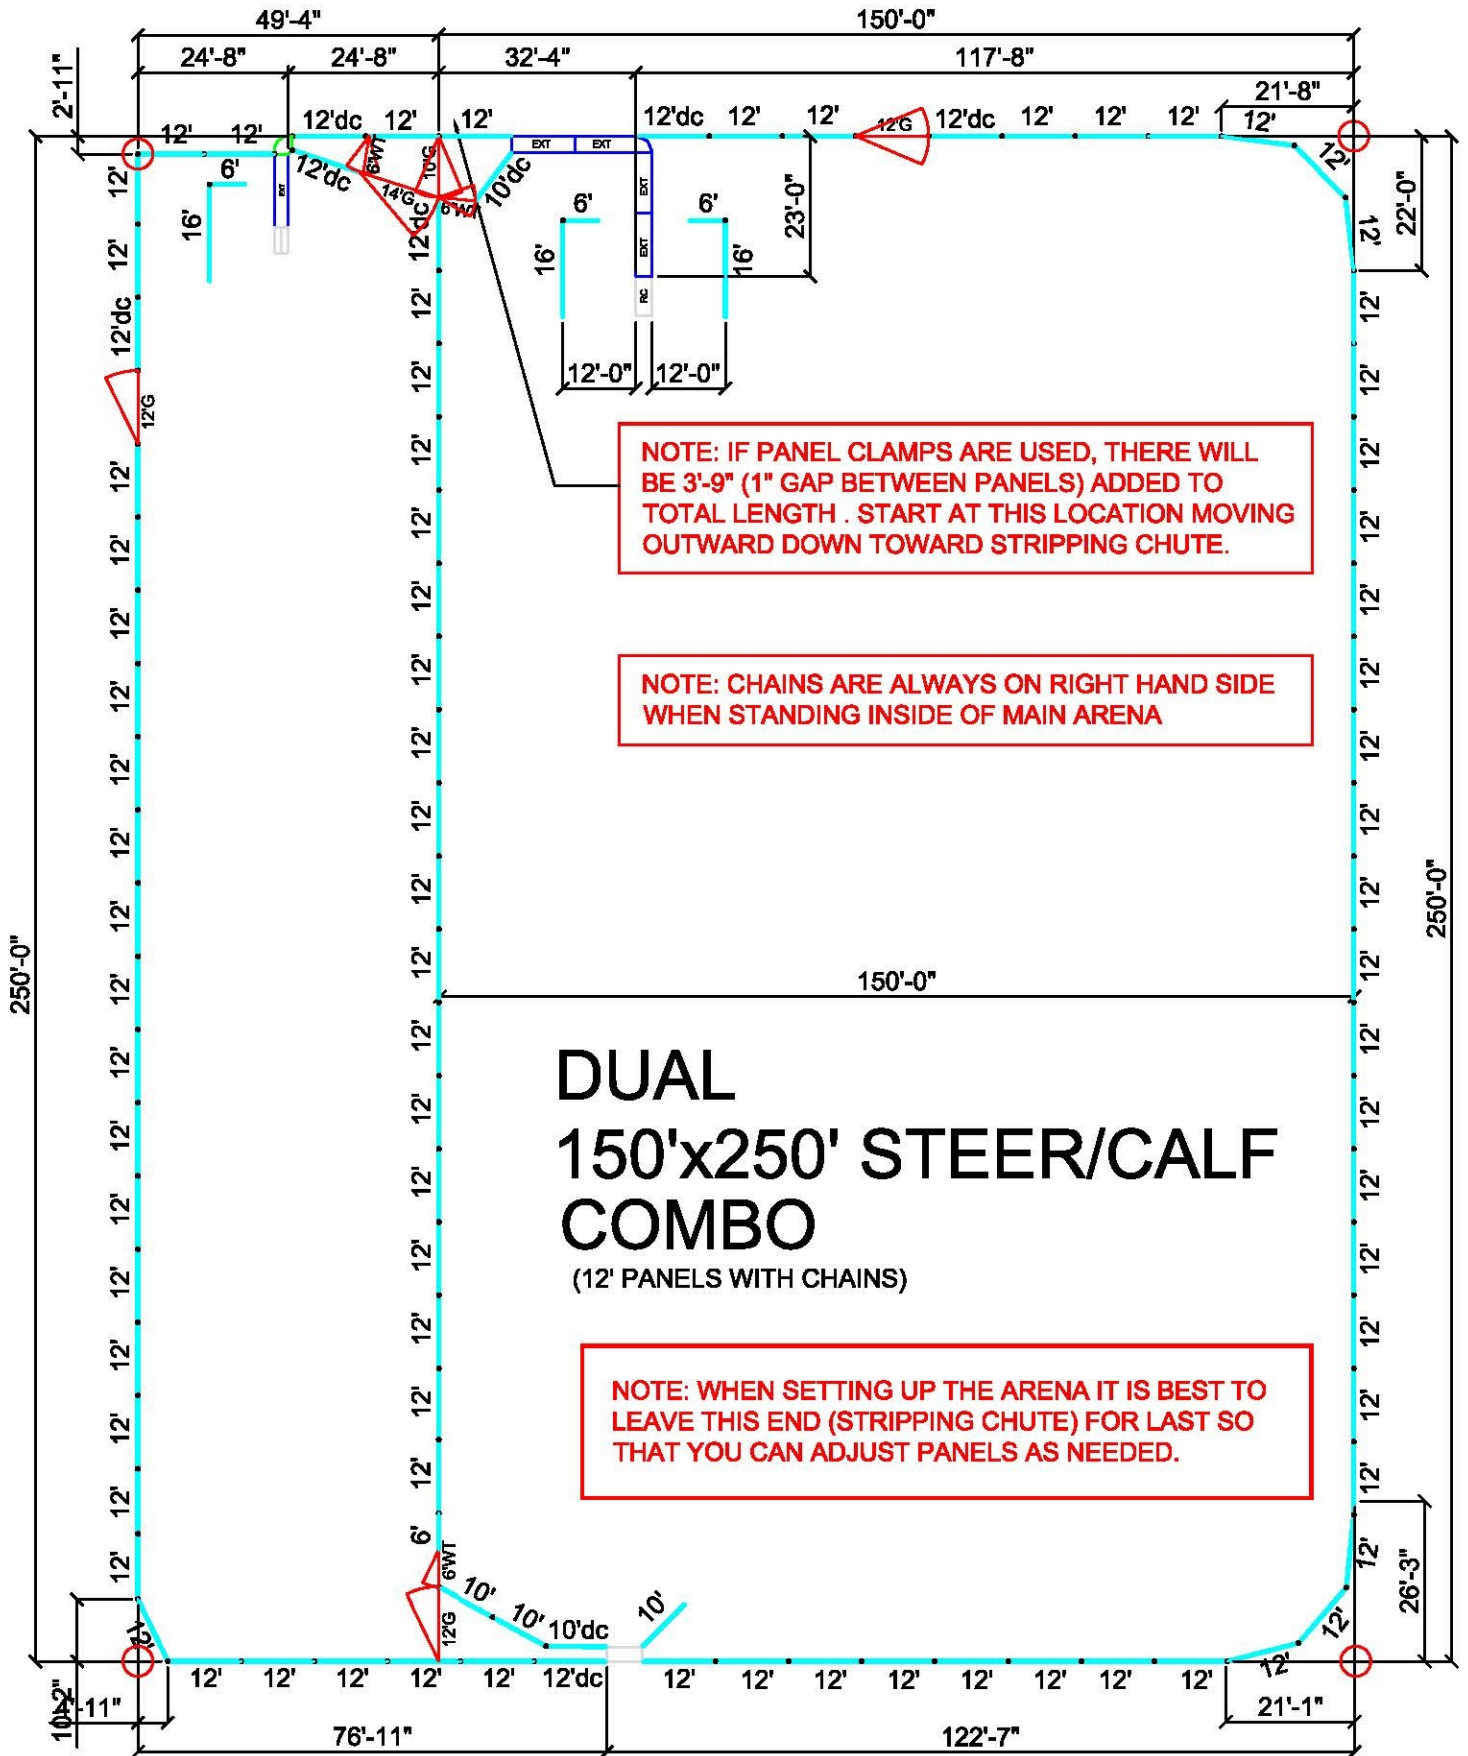

This drawing is the property of RedRiverArenas.com. RedRiverArenas does not authorize the reproduction or conveyance of any information contained herein without prior written permission.

DIMENSIONS

REDRIVERARENAS.COM | PHONE : 1-325-625-1900 | TUBE-S12-22