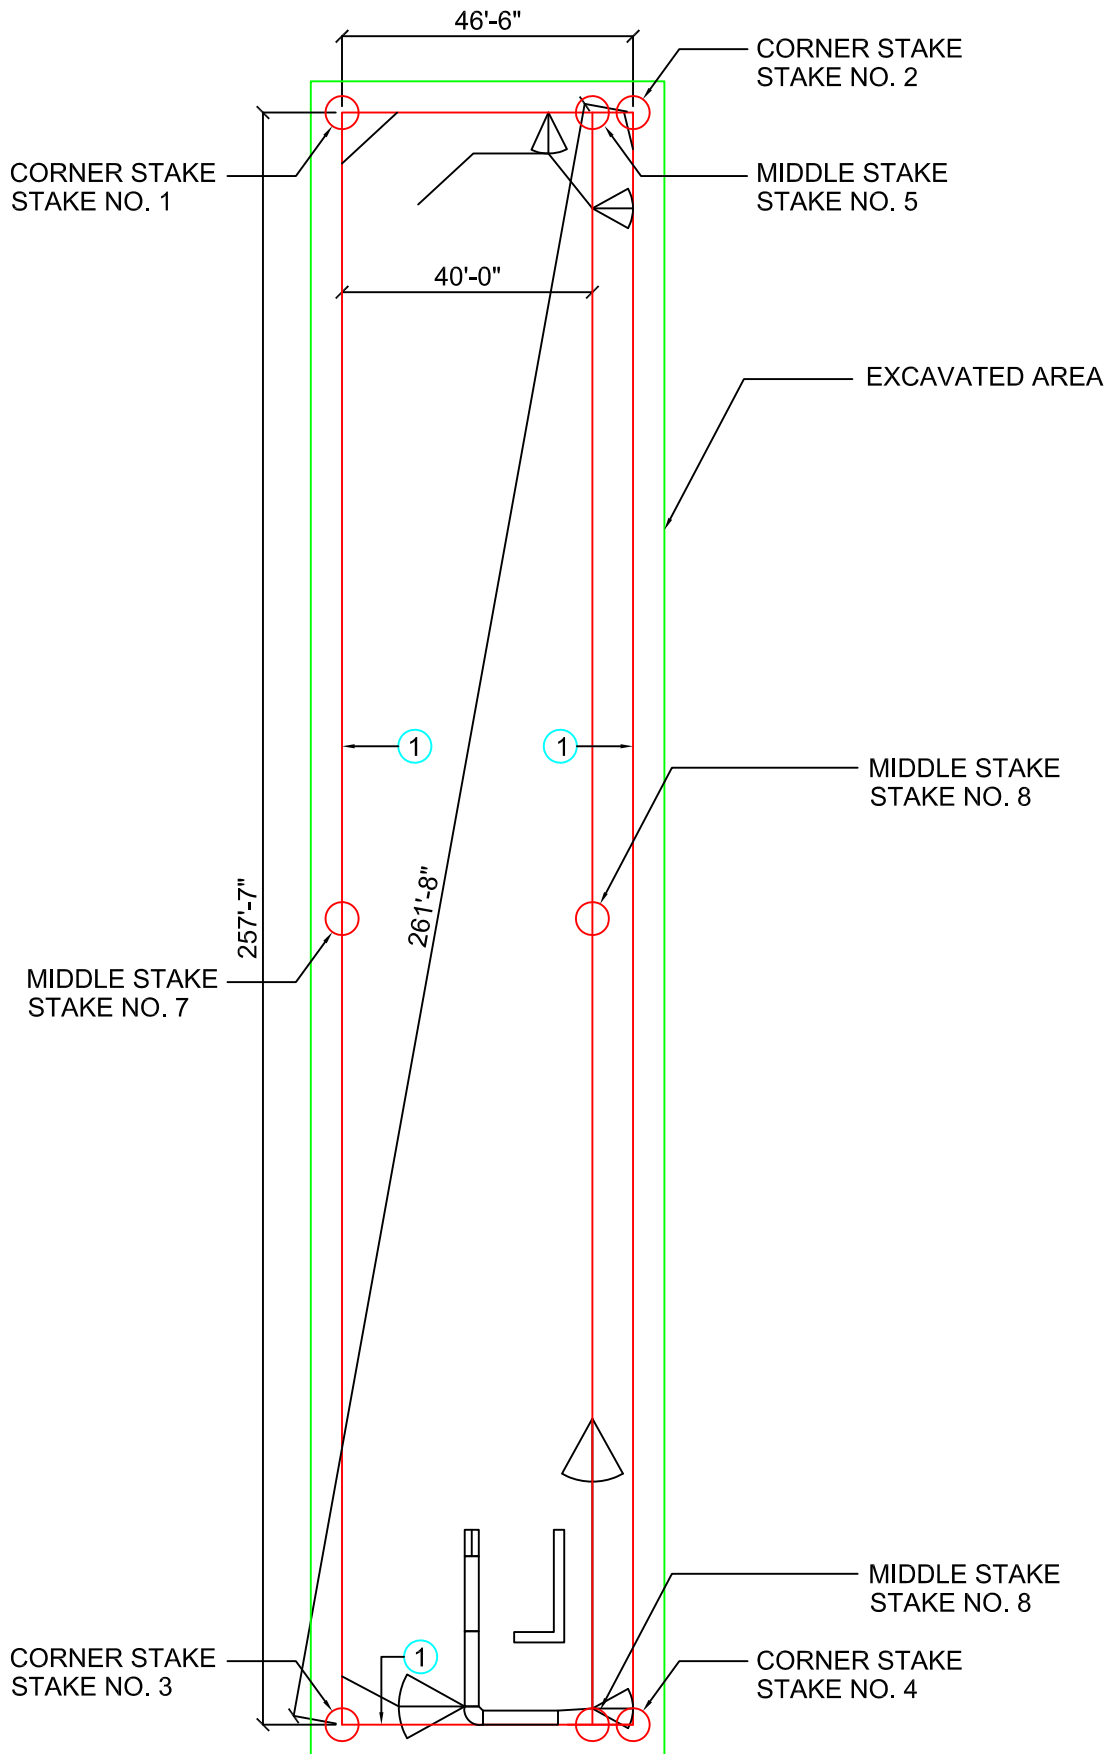

40" X 260' CALF ARENA

REDRIVERARENAS.COM

PHONE : 1-325-625-1900

TUBE-S12-23-WC

This drawing is the property of RedRiverArenas.com
 RedRiverArenas does not authorize the reproduction or
 conveyance of any information contained herein
 without prior written permission.

EXCAVATION

REDRIVERARENAS.COM

PHONE : 1-325-625-1900

TUBE-S12-23-WC