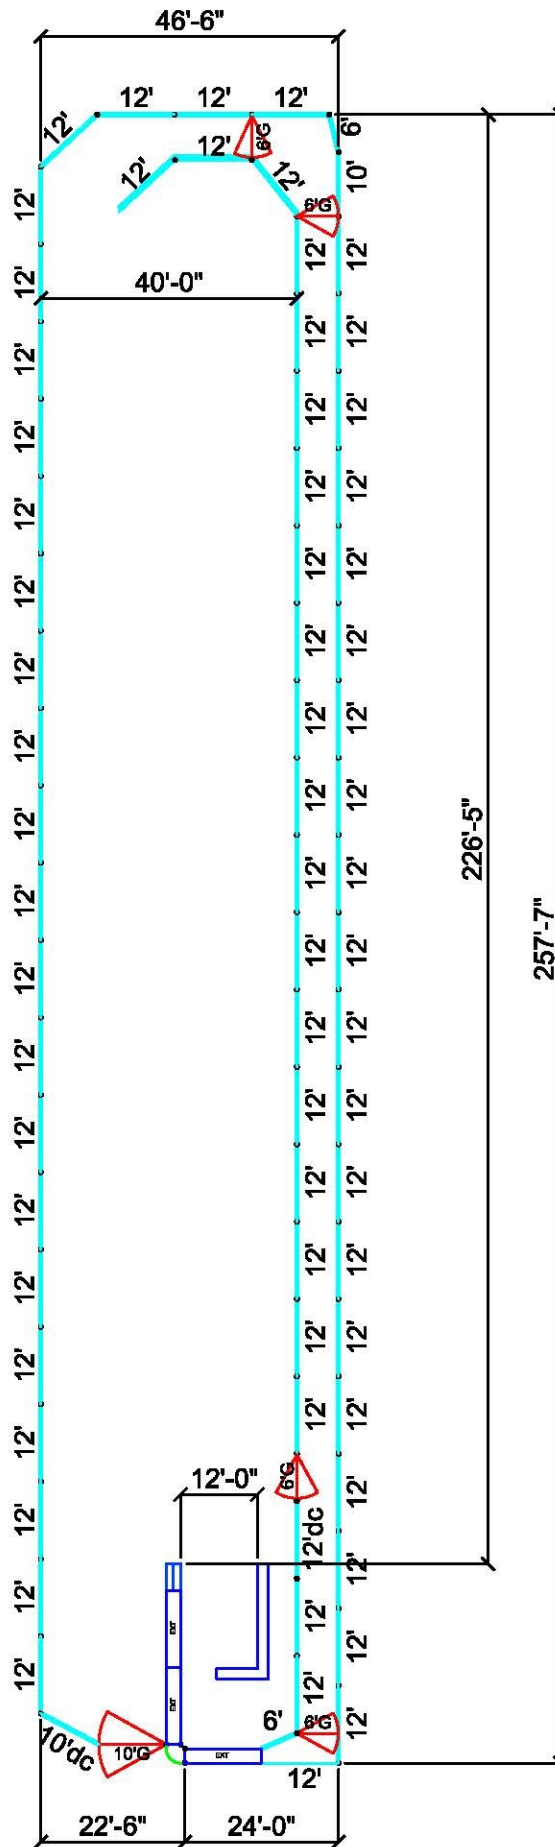

This drawing is the property of RedRiverArenas.com
RedRiverArenas does not authorize the reproduction or
conveyance of any information contained herein
without prior written permission.

40" X 260' CALF ARENA

REDRIVERARENAS.COM

PHONE : 1-325-625-1900

TUBE-S12-23-WC