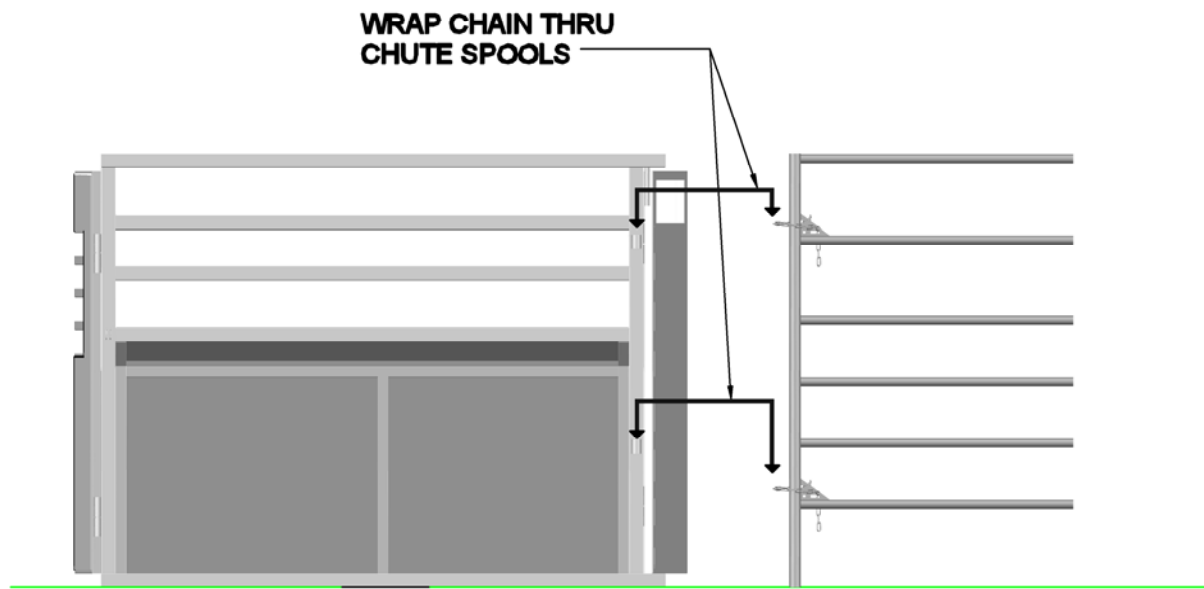

PANEL TO CHUTE CONNECTION

ROPING CHUTE LEFT SIDE

PANEL

**STANDING BEHIND THE CHUTE
PANEL TO LEFT SIDE CHUTE CONNECTION**

This drawing is the property of RedRiverArenas.com
RedRiverArenas does not authorize the reproduction or
conveyance of any information contained herein
without prior written permission.

PANEL TO CHUTE LEFT

REDRIVERARENAS.COM

PHONE : 1-325-625-1900

TUBE-S16-00-A