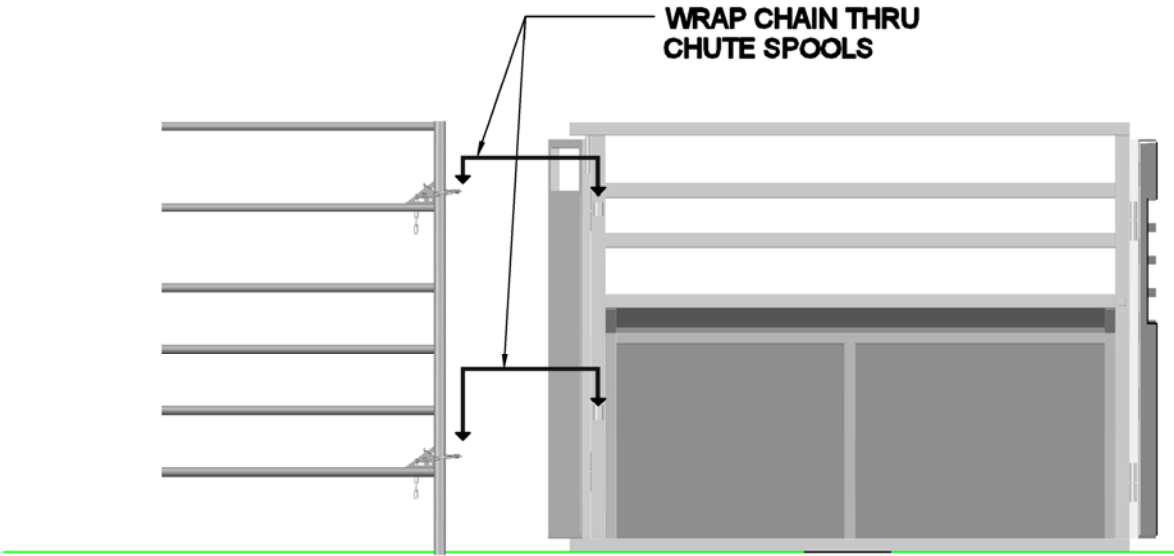

PANEL TO CHUTE CONNECTION

PANEL

ROPING CHUTE RIGHT SIDE

**STANDING BEHIND THE CHUTE
PANEL TO RIGHT SIDE CHUTE CONNECTION**

This drawing is the property of RedRiverArenas.com
RedRiverArenas does not authorize the reproduction or
conveyance of any information contained herein
without prior written permission.

PANEL TO CHUTE RIGHT

REDRIVERARENAS.COM

PHONE : 1-325-625-1900

TUBE-S16-00-A