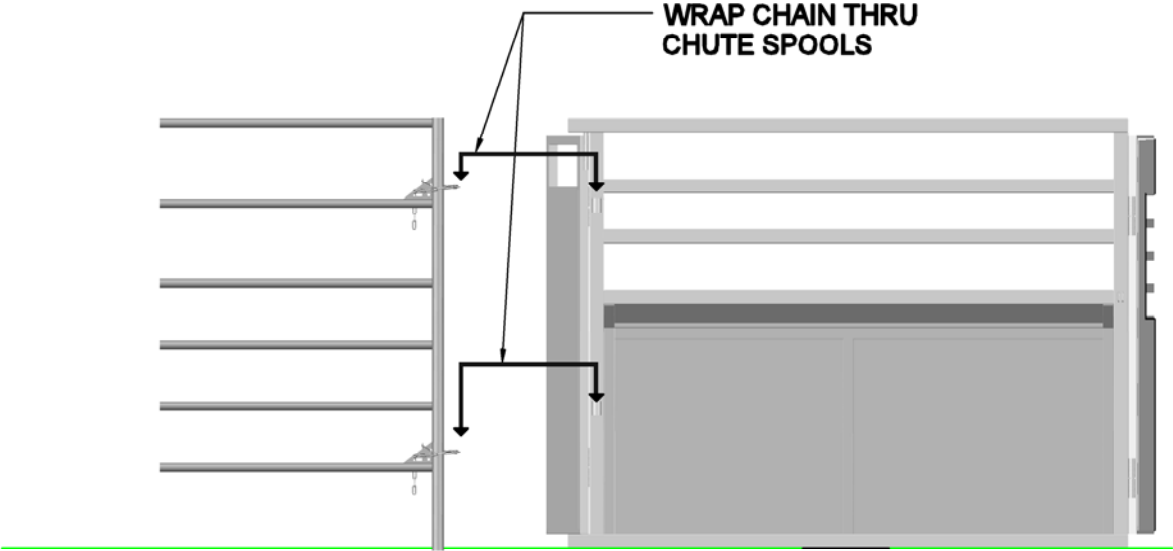

# PANEL TO CHUTE CONNECTION

**PANEL**

**ROPING CHUTE RIGHT SIDE**

**STANDING BEHIND THE CHUTE  
PANEL TO RIGHT SIDE CHUTE CONNECTION**

This drawing is the property of RedRiverArenas.com. RedRiverArenas does not authorize the reproduction or conveyance of any information contained herein without prior written permission.