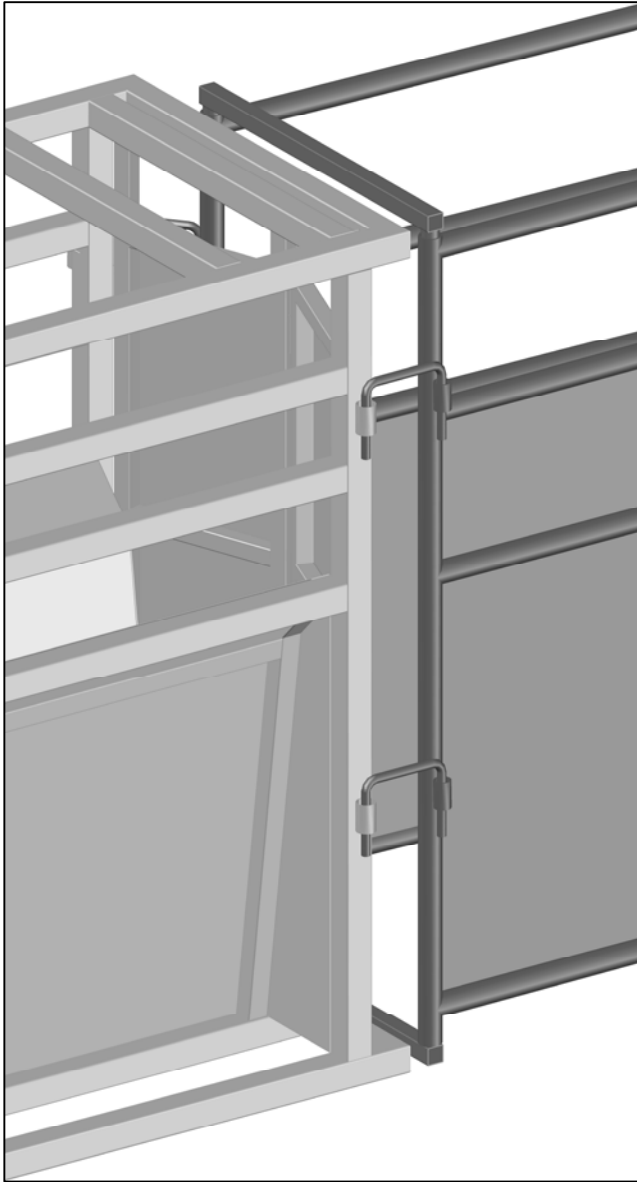

LEADUP TO CHUTE CONNECTION

ROPING CHUTE LEFT SIDE
(5/8" x 5" U-BAR)

ROPING CHUTE RIGHT SIDE
(5/8" x 8" BENT U-BAR)

STANDING BEHIND CHUTE
LEFT AND RIGHT LEADUP TO CHUTE U-BAR CONNECTIONS

This drawing is the property of RedRiverArenas.com
RedRiverArenas does not authorize the reproduction or
conveyance of any information contained herein
without prior written permission.

LEADUP TO CHUTE RIGHT SIDE

REDRIVERARENAS.COM

PHONE : 1-325-625-1900

TUBE-S16-04-WC