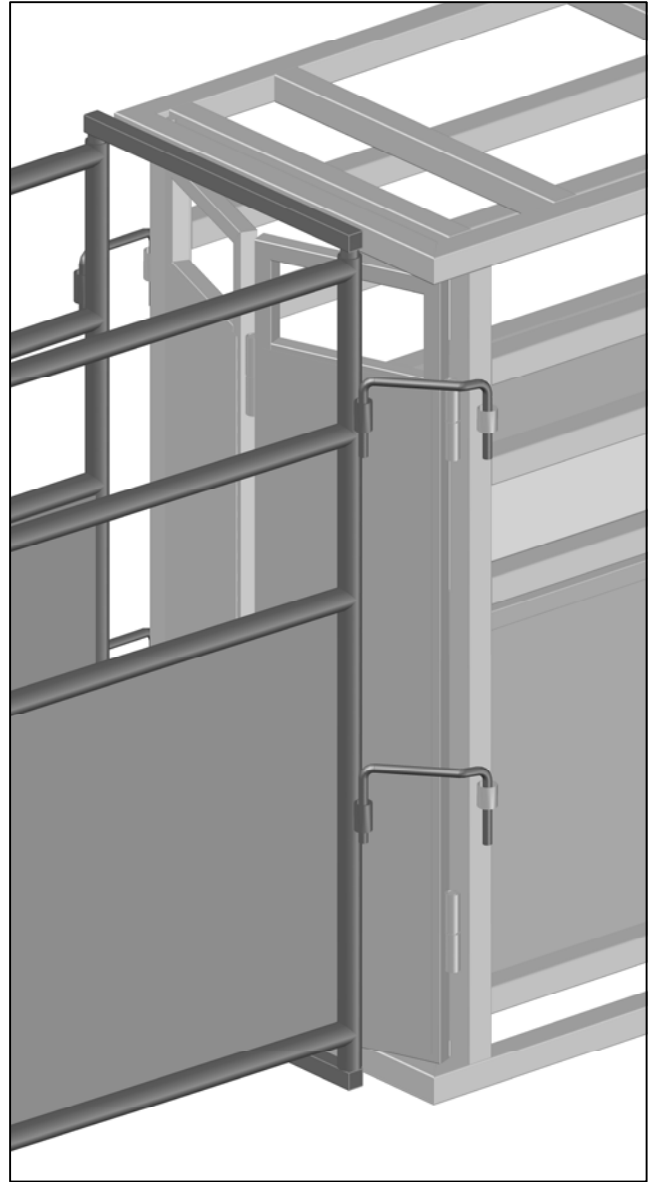

LEADUP TO CHUTE CONNECTION

ROPING CHUTE LEFT SIDE
(5/8" x 5" U-BAR)

ROPING CHUTE RIGHT SIDE
(5/8" x 8" BENT U-BAR)

STANDING BEHIND CHUTE
LEFT AND RIGHT LEADUP TO CHUTE U-BAR CONNECTIONS

This drawing is the property of RedRiverArenas.com
RedRiverArenas does not authorize the reproduction or
conveyance of any information contained herein
without prior written permission.

LEADUP TO CHUTE RIGHT SIDE

REDRIVERARENAS.COM

PHONE : 1-325-625-1900

TUBE-S16-04-WC