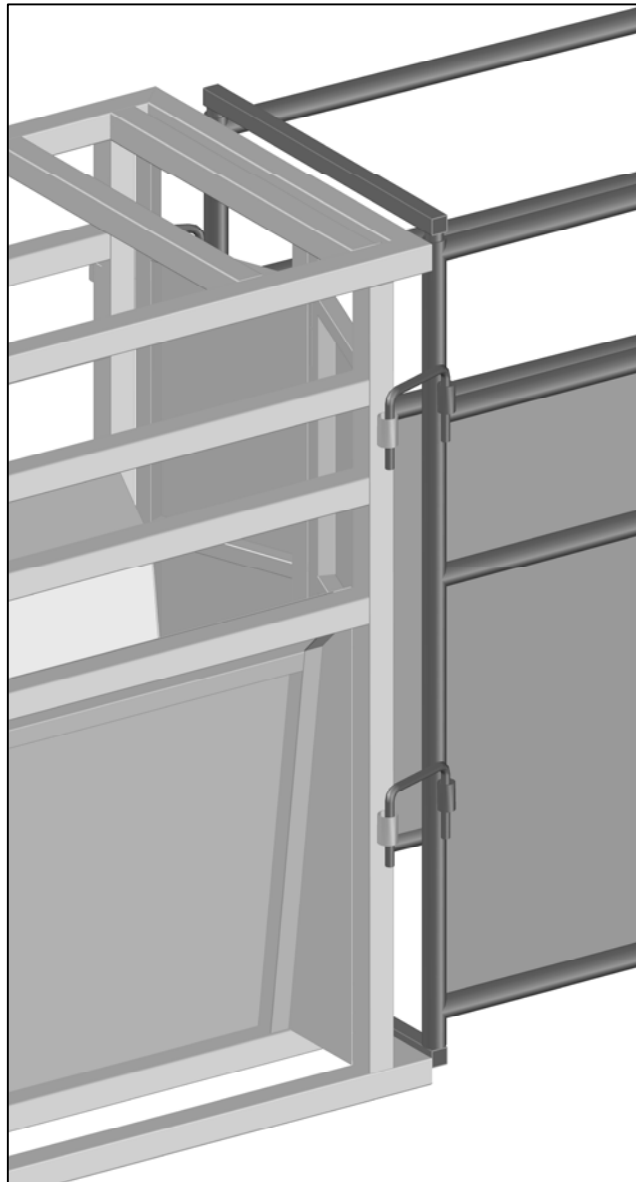

LEADUP TO CHUTE CONNECTION

ROPING CHUTE LEFT SIDE
(5/8" x 5" U-BAR)

ROPING CHUTE RIGHT SIDE
(5/8" x 5" BENT U-BAR)

STANDING BEHIND CHUTE
LEFT AND RIGHT LEADUP TO CHUTE U-BAR CONNECTIONS

This drawing is the property of RedRiverArenas.com
RedRiverArenas does not authorize the reproduction or
conveyance of any information contained herein
without prior written permission.

LEADUP TO CHUTE RIGHT SIDE

REDRIVERARENAS.COM

PHONE : 1-325-625-1900

TUBE-S16-04-WC