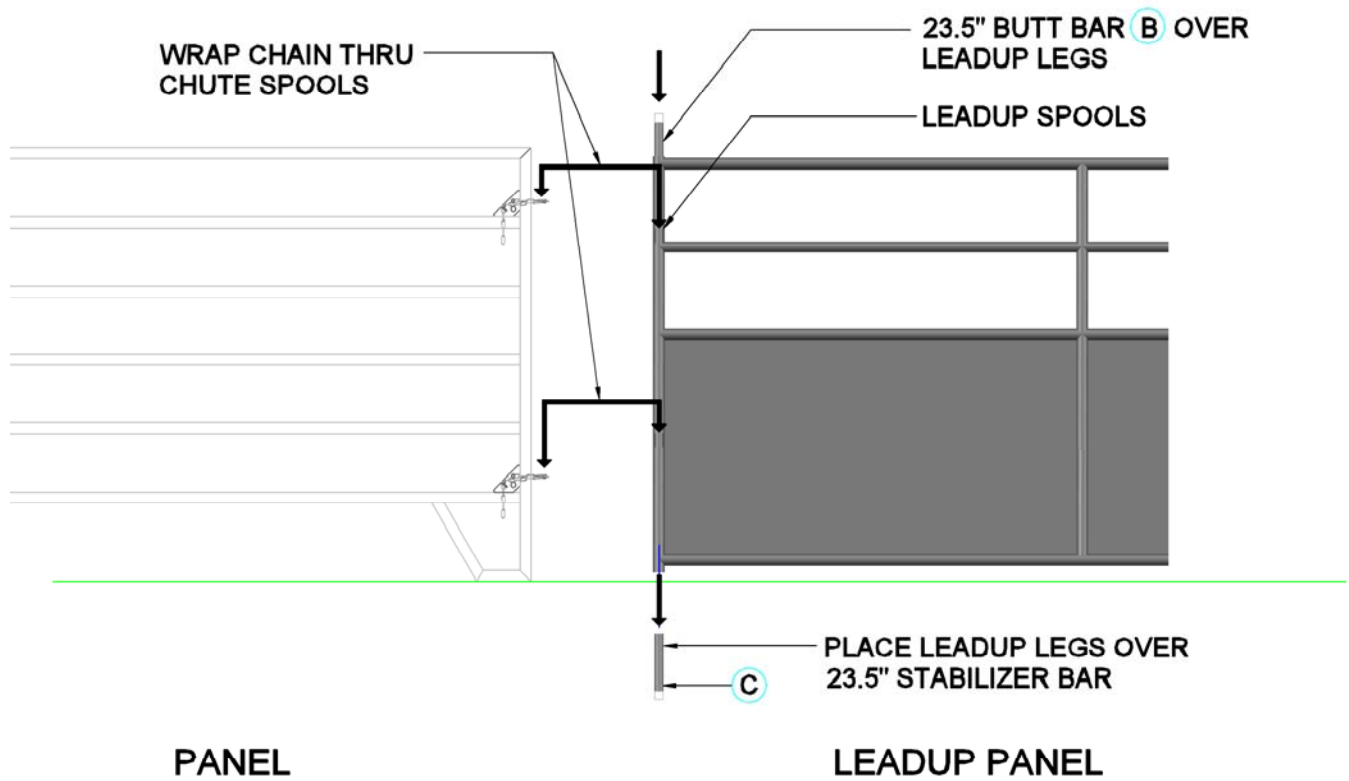

# PANEL TO LEADUP CONNECTION (END OF LEADUPS)

## PANEL TO END LEADUPS CONNECTION

This drawing is the property of RedRiverArenas.com. RedRiverArenas does not authorize the reproduction or conveyance of any information contained herein without prior written permission.

PANELS TO END LEADUPS CONNECTION

REDRIVERARENAS.COM

PHONE : 1-325-625-1900

TUBE-S16-04-WC