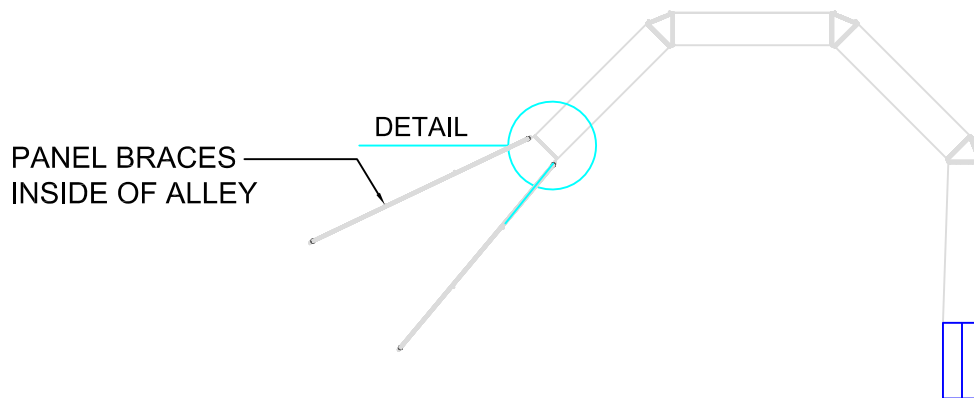

# PANEL TO LEADUP CONNECTION (END OF LEADUPS)

## PANEL TO END LEADUPS CONNECTION

This drawing is the property of RedRiverArenas.com. RedRiverArenas does not authorize the reproduction or conveyance of any information contained herein without prior written permission.

PANELS TO END LEADUPS CONNECTION

REDRIVERARENAS.COM

PHONE : 1-325-625-1900

TUBE-S16-04-WC