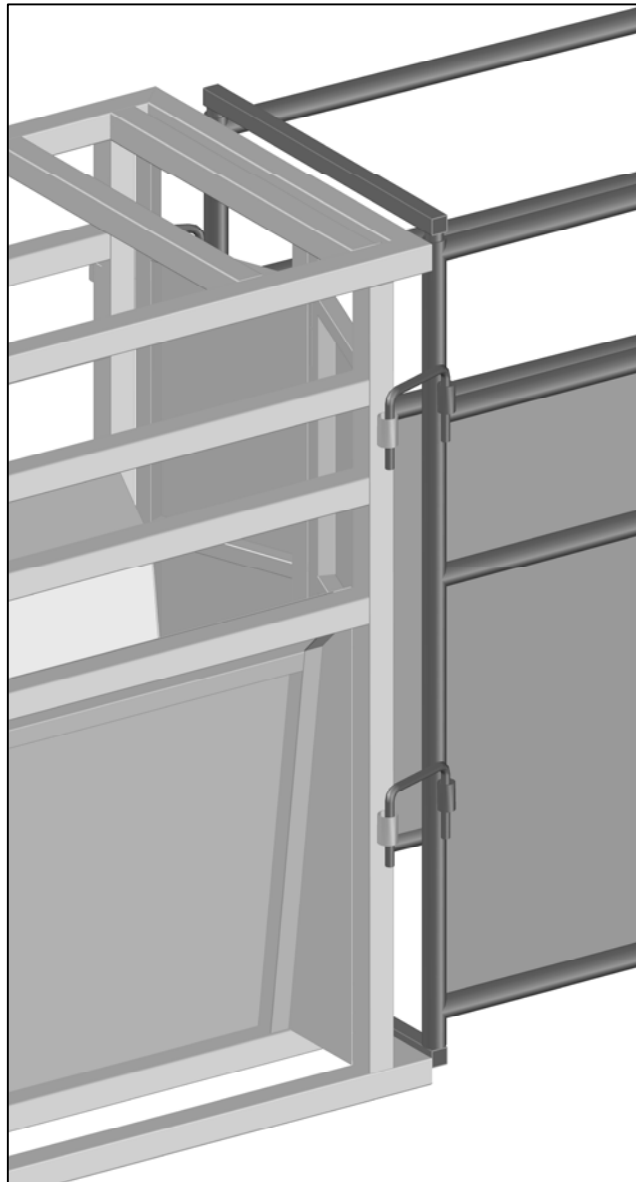

LEADUP TO CHUTE CONNECTION

ROPING CHUTE LEFT SIDE
(5/8" x 5" U-BAR)

ROPING CHUTE RIGHT SIDE
(5/8" x 5" BENT U-BAR)

STANDING BEHIND CHUTE
LEFT AND RIGHT LEADUP TO CHUTE U-BAR CONNECTIONS

This drawing is the property of RedRiverArenas.com
RedRiverArenas does not authorize the reproduction or
conveyance of any information contained herein
without prior written permission.

LEADUP TO CHUTE RIGHT SIDE

REDRIVERARENAS.COM

PHONE : 1-325-625-1900

TUBE-S16-05-WC