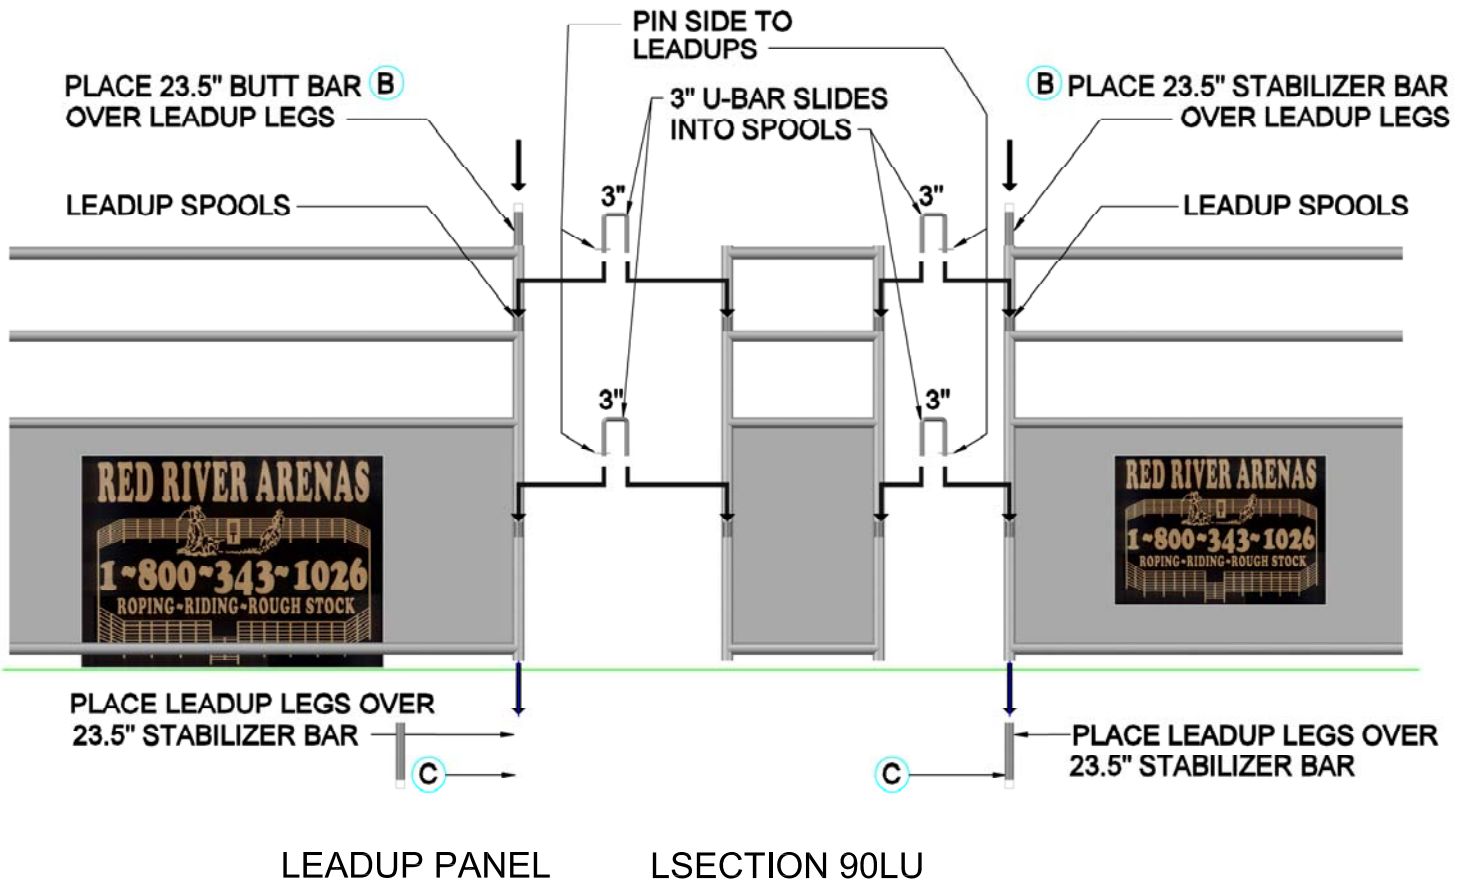

LEADUP TO 2' FT LEADUP CONNECTION (ROPING CHUTE LEFT SIDE)

STANDING BEHIND CHUTE
LEFT SIDE LEADUP TO LSECTION90 CONNECTION

This drawing is the property of RedRiverArenas.com. RedRiverArenas does not authorize the reproduction or conveyance of any information contained herein without prior written permission.

LEADUP TO LSECTION90

REDRIVERARENAS.COM

PHONE : 1-325-625-1900

TUBE-S16-07-WC