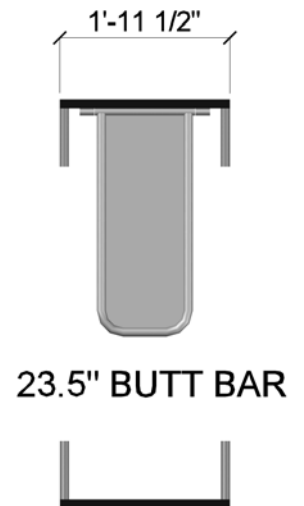

LEADUP TO 2' FT LEADUP CONNECTION (ROPING CHUTE LEFT SIDE)

STANDING BEHIND CHUTE
LEFT SIDE LEADUP TO LSECTION90 CONNECTION

This drawing is the property of RedRiverArenas.com. RedRiverArenas does not authorize the reproduction or conveyance of any information contained herein without prior written permission.

LEADUP TO LSECTION90

REDRIVERARENAS.COM

PHONE : 1-325-625-1900

TUBE-S16-07-WC