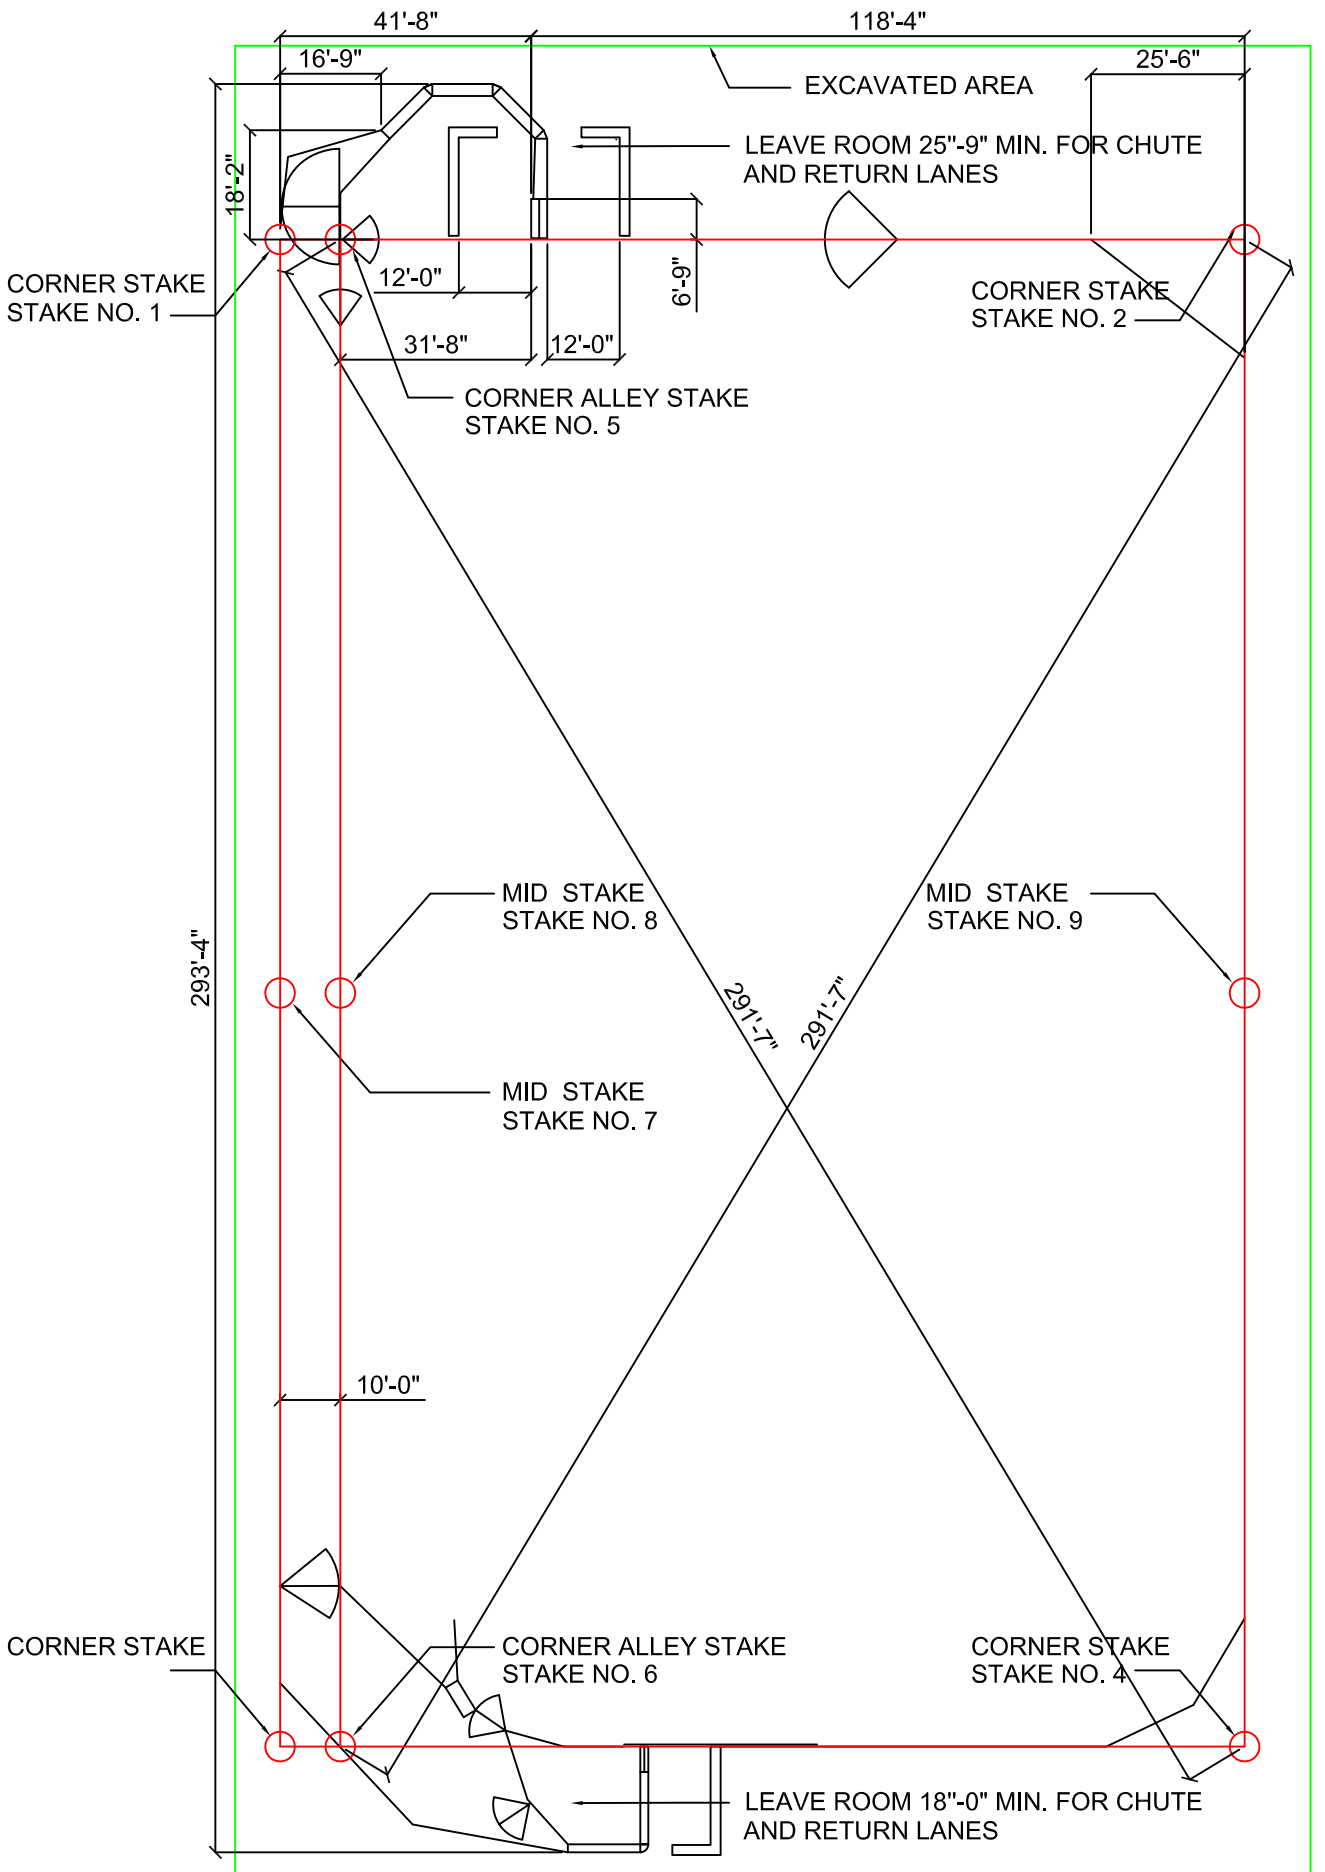

DIMENSION LAYOUT

REDRIVERARENAS.COM

PHONE : 1-325-625-1900

TUBE-S16-21

This drawing is the property of RedRiverArenas.com
 RedRiverArenas does not authorize the reproduction or
 conveyance of any information contained herein
 without prior written permission.

EXCAVATION

REDRIVERARENAS.COM

PHONE : 1-325-625-1900

TUBE-S16-21