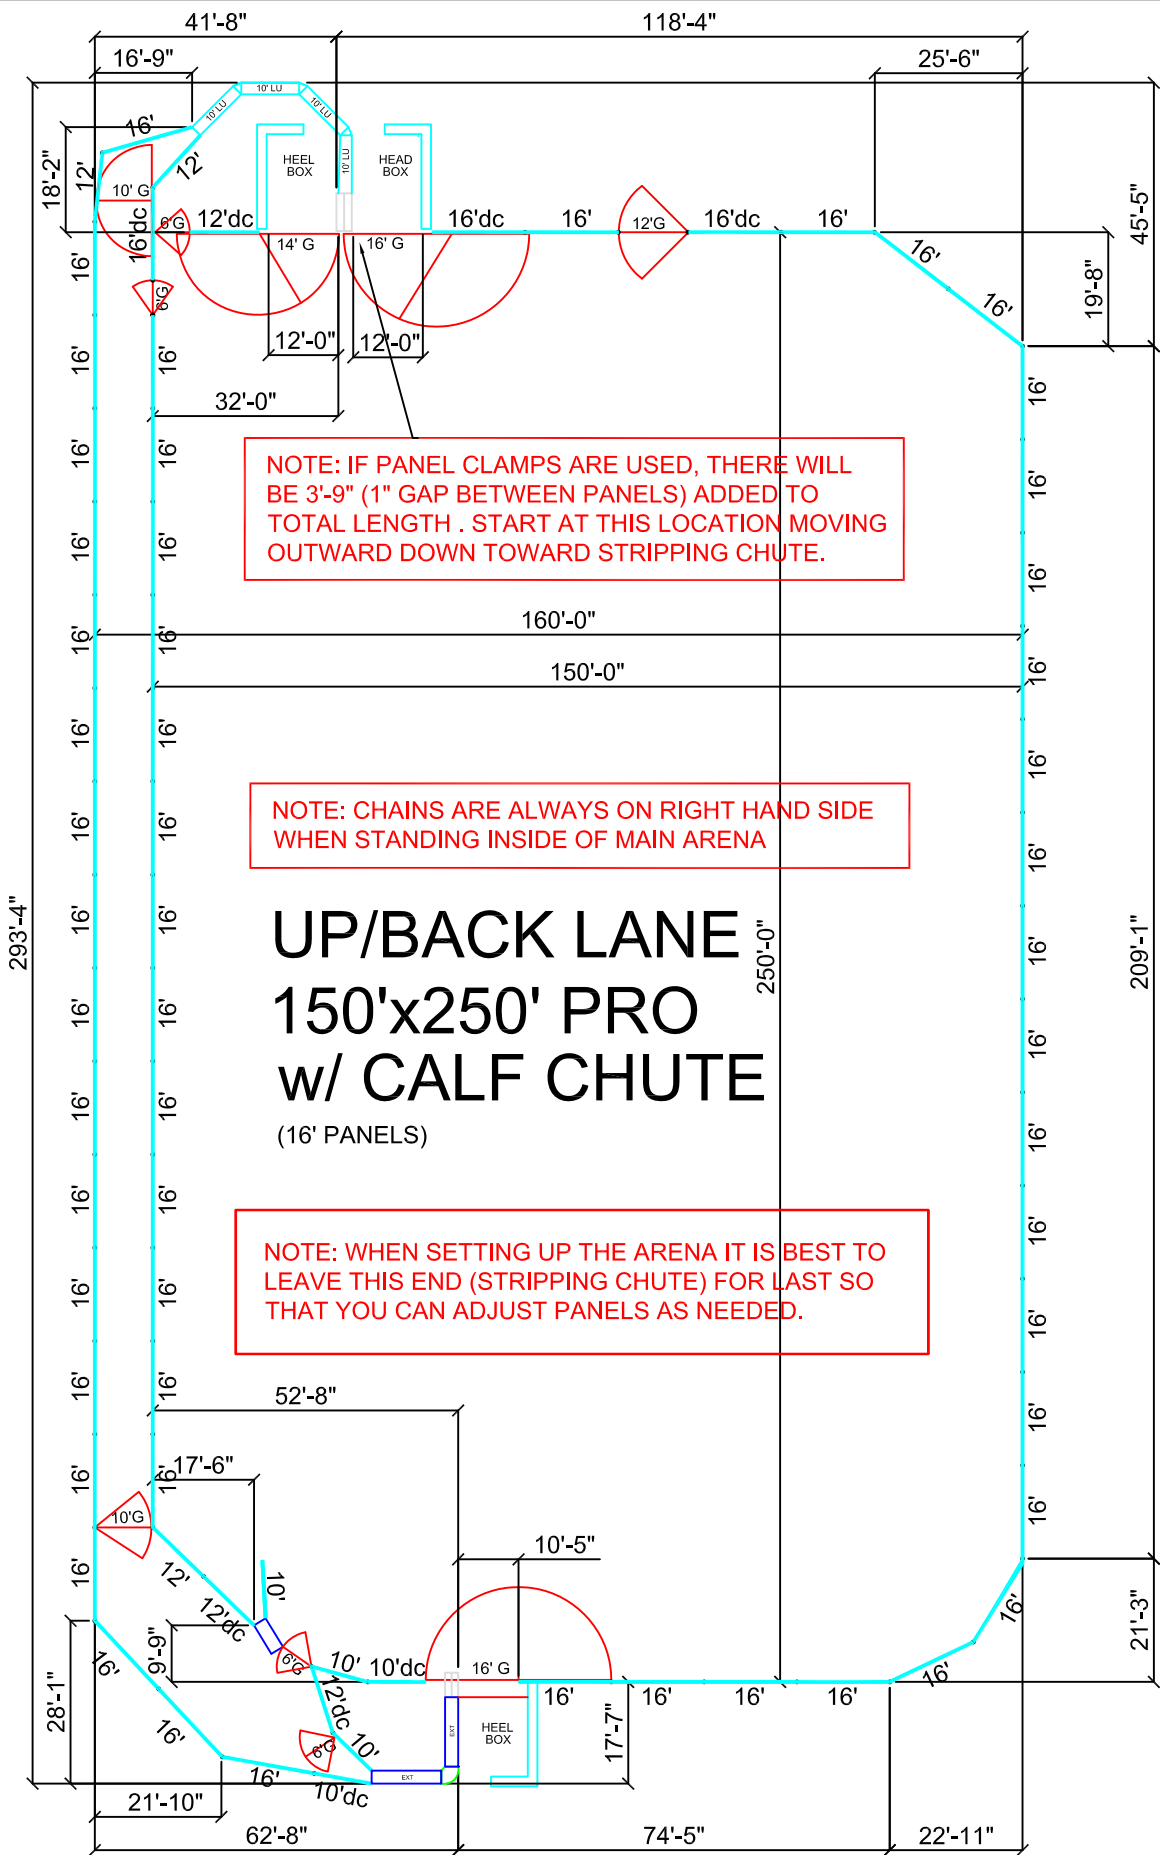

This drawing is the property of RedRiverArenas.com. RedRiverArenas does not authorize the reproduction or conveyance of any information contained herein without prior written permission.

DIMENSION LAYOUT

REDRIVERARENAS.COM

PHONE : 1-325-625-1900

TUBE-S16-21