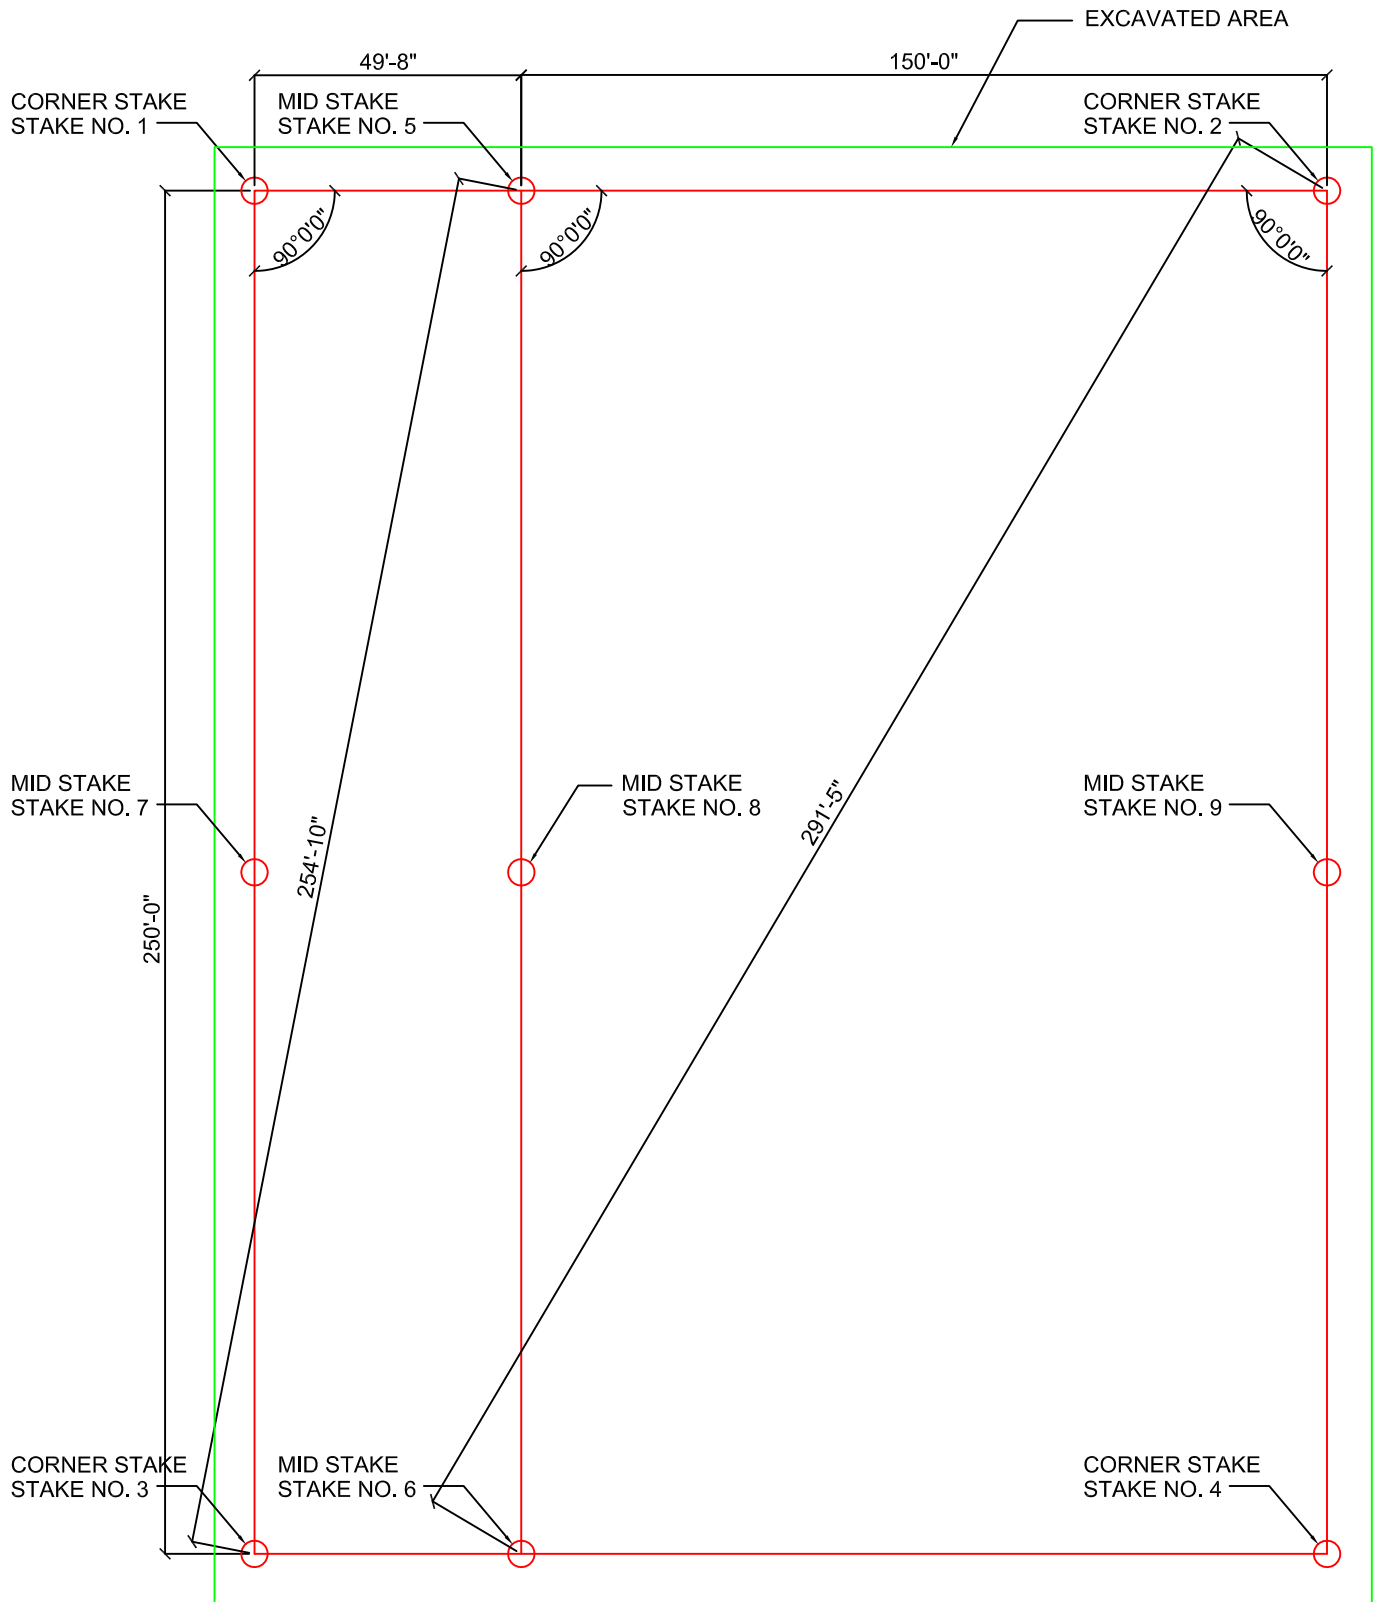

RED RIVER ARENAS.com

“Spend Less, Get More!”

800-343-1026

DUAL 150'x250' STEER/CALF COMBO EXCAVATION AREA

This drawing is the property of RedRiverArenas.com
 RedRiverArenas does not authorize the reproduction or
 conveyance of any information contained herein
 without prior written permission.

EXCAVATION

REDRIVERARENAS.COM

PHONE : 1-325-625-1900

TUBE-S16-22