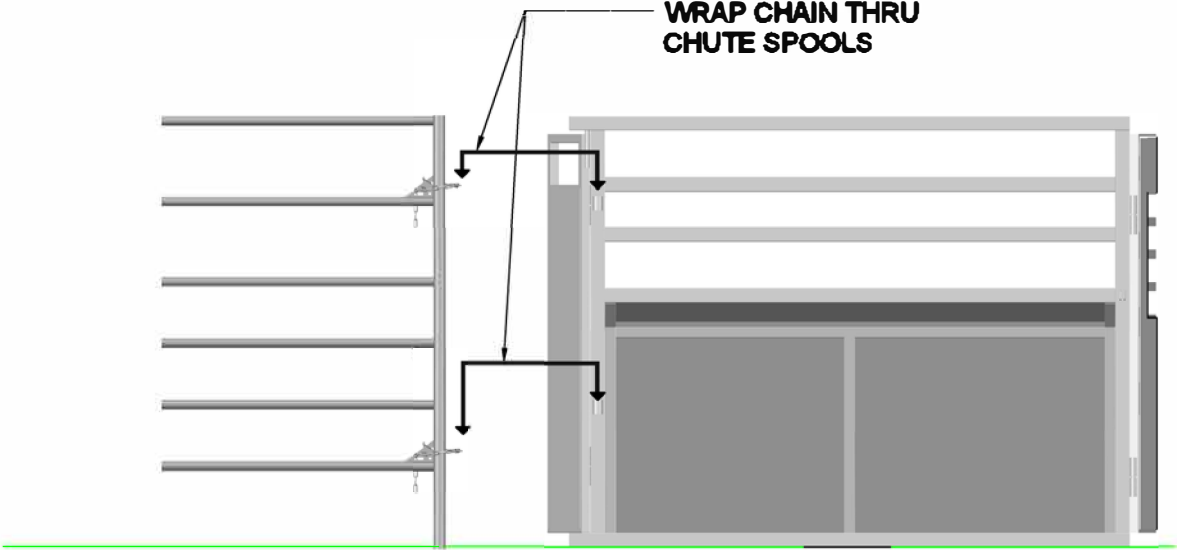

PANEL TO CHUTE CONNECTION

PANEL

ROPING CHUTE RIGHT SIDE

**STANDING BEHIND THE CHUTE
PANEL TO RIGHT SIDE CHUTE CONNECTION**

This drawing is the property of RedRiverArenas.com
RedRiverArenas does not authorize the reproduction or
conveyance of any information contained herein
without prior written permission.