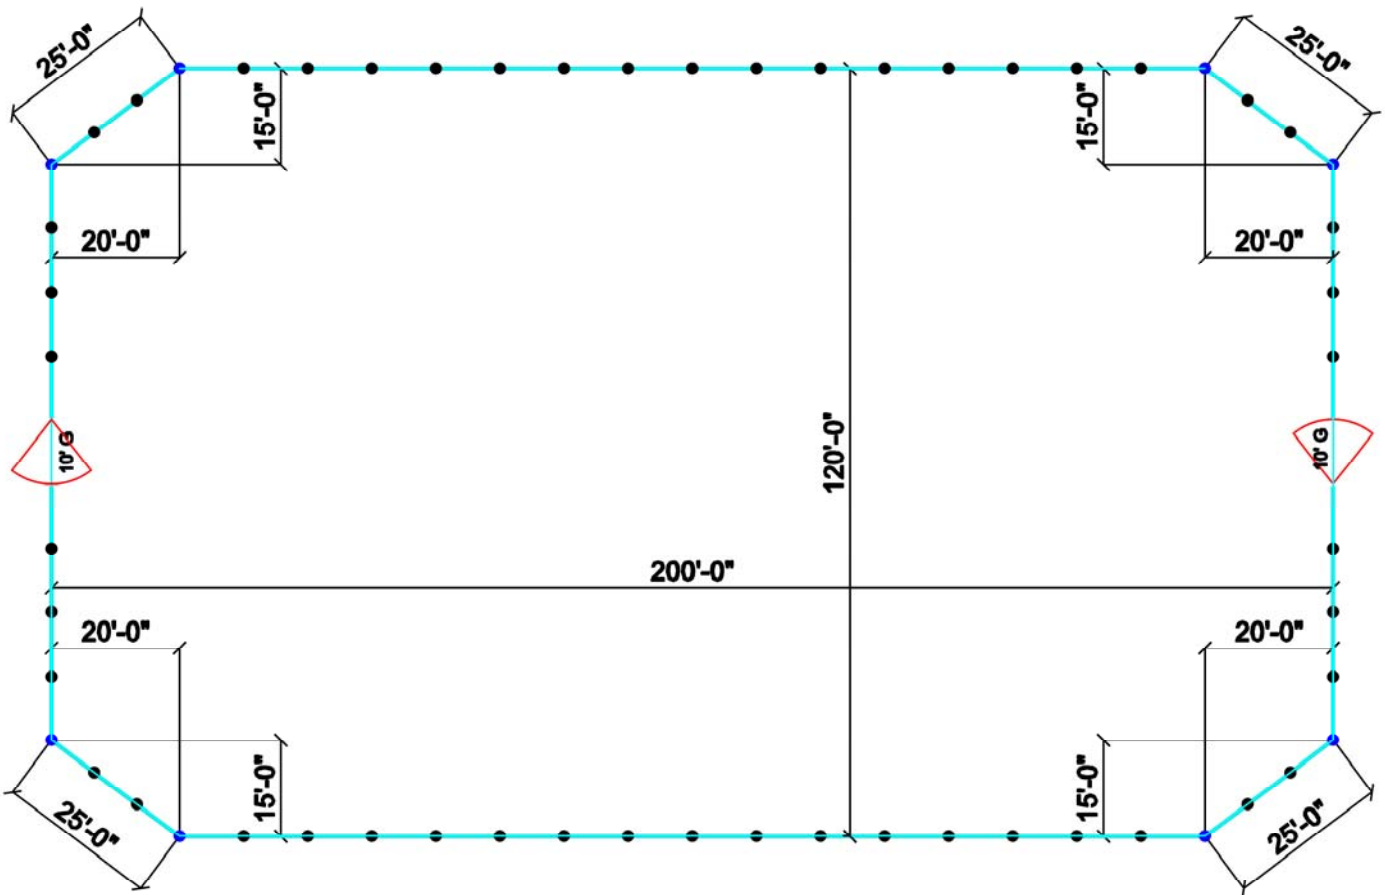

3 RAIL

- 87 - 20'-6" 1.90 14GA Pipe
- 8 - POSTS NO HOLES
- 50 - POSTS with HOLES
- 2 - 10' GATE w/ WOOD HEADER KIT
- 20 - END POST CONNECTIONS

4 RAIL

- 116 - 20'-6" 1.90 14GA Pipe
- 8 - POSTS NO HOLES
- 50 - POSTS with HOLES
- 2 - 10' GATE w/ WOOD HEADER KIT
- 20 - END POST CONNECTIONS

INFINITY FENCING
120'x200' Riding Arena
Scale: 1" = 30'-0"