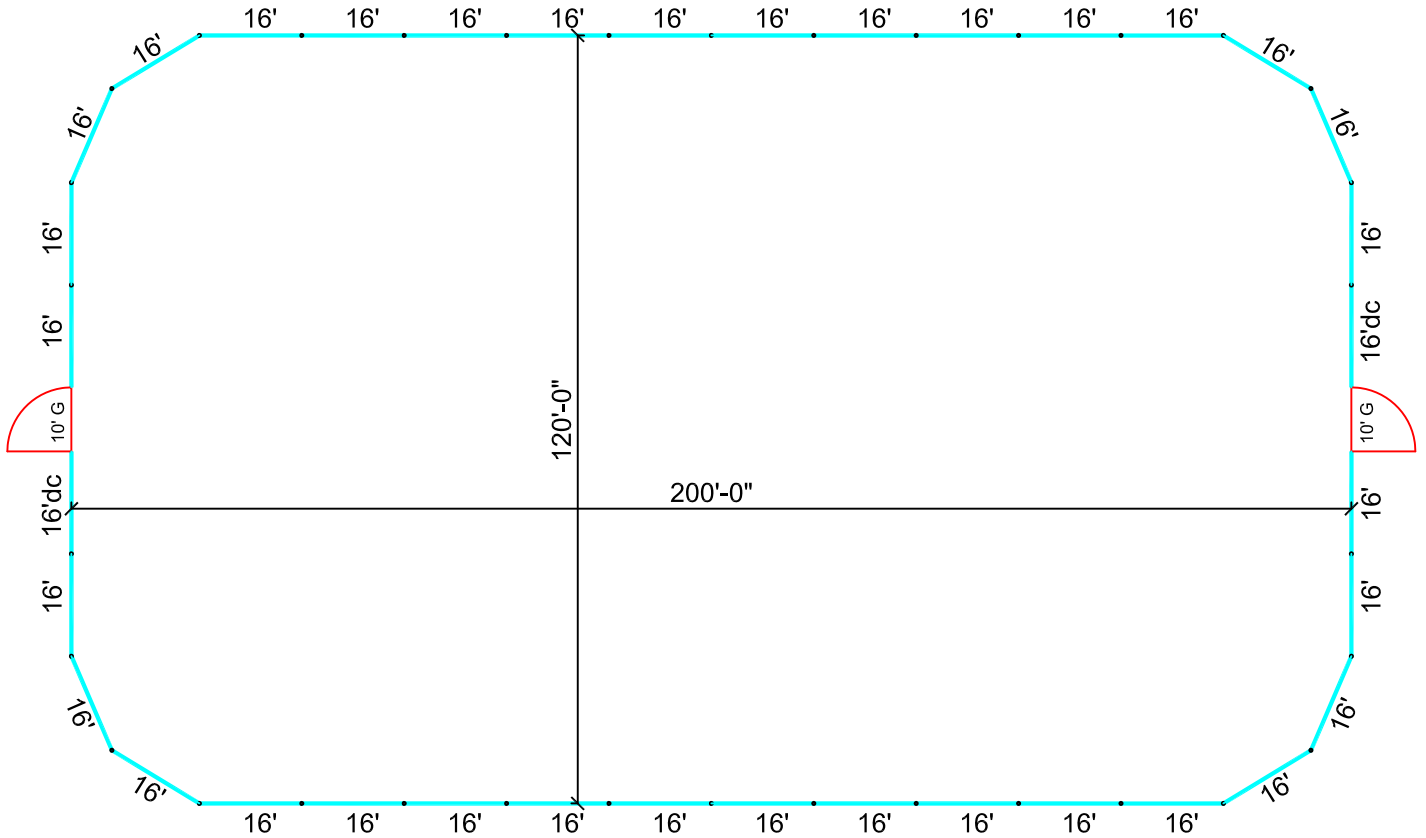

- 34 - 16' Panels
- 2 - 16' Panels dc
- 2 - 10' Gates

120'x200' Riding Arena

(16' PANELS)