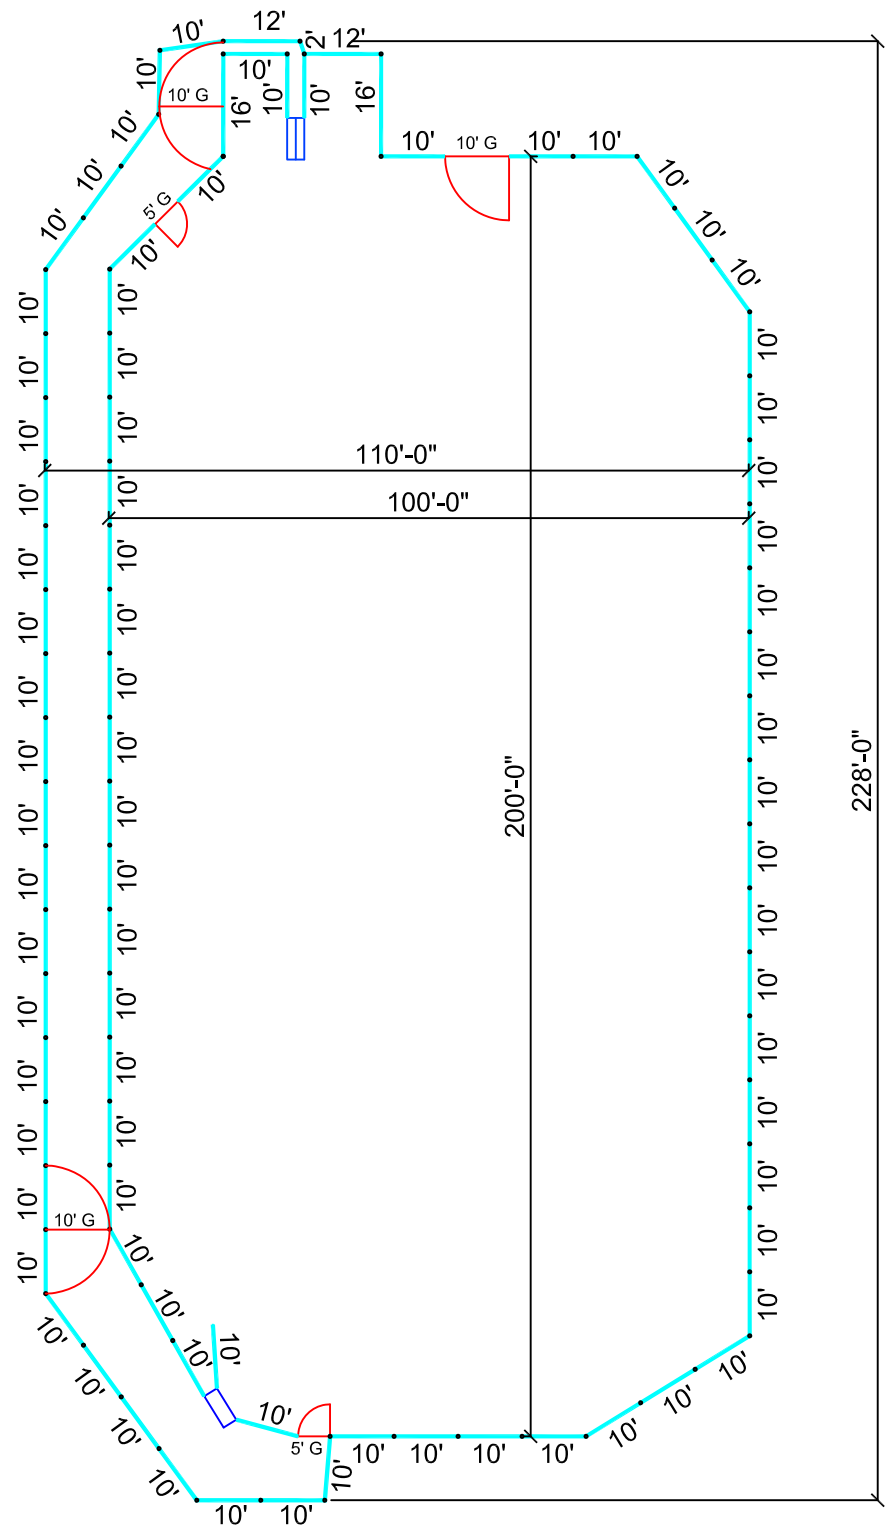

- 82 - 10' Panels
- 2 - 12' Panels
- 2 - 16' Panels
- 1 - 2' Panels

- 3 - 10' Gate
- 2 - 5' Gates

- 1 - Roping Chute
- 1 - Stripping Chute

100'x200' w/ RETURN

Scale: 1" = 30'-0"