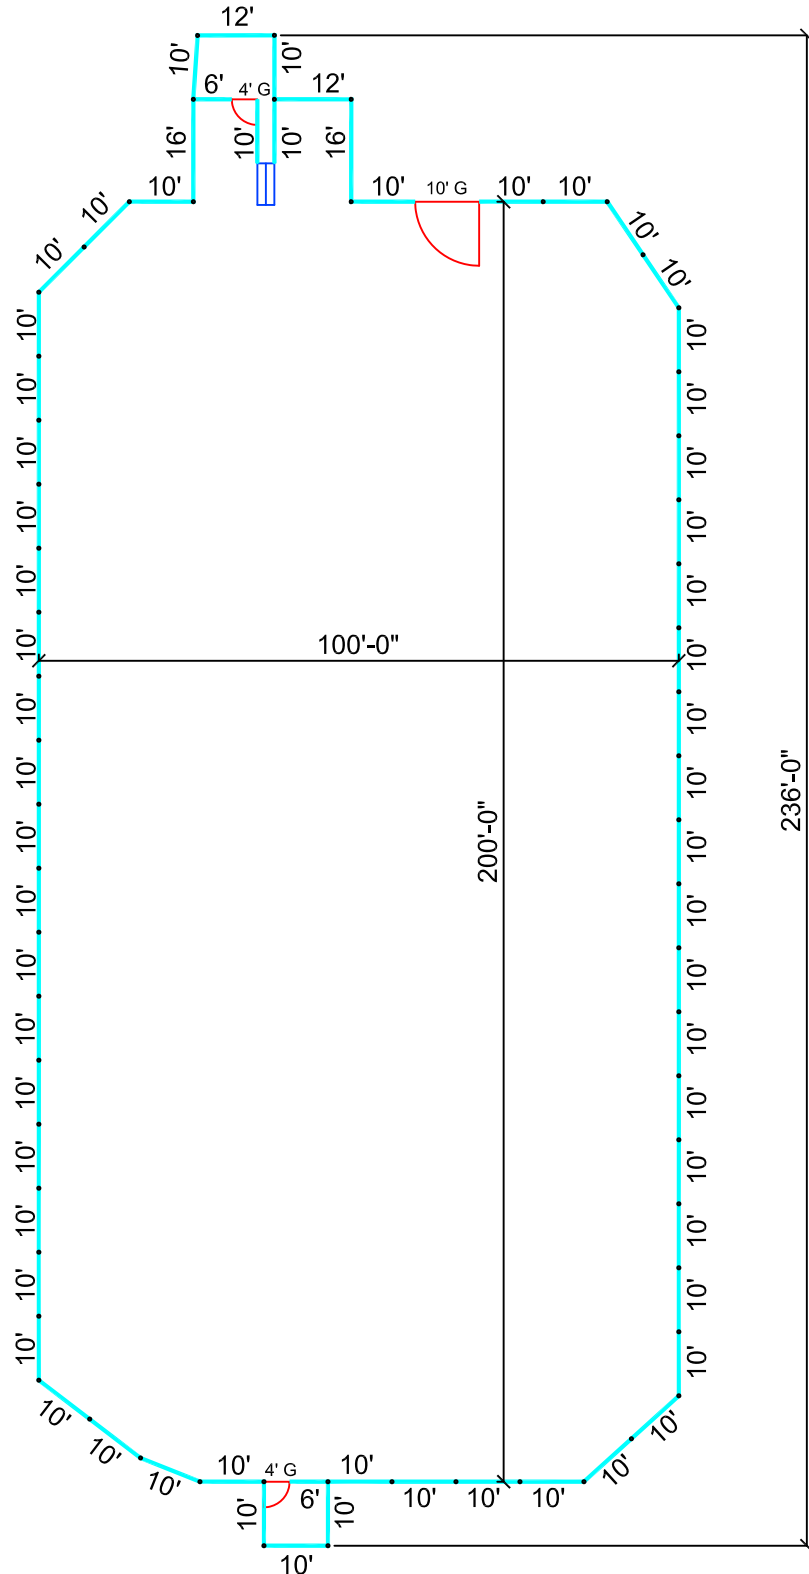

- 59 - 10' Panels
- 2 - 12' Panels
- 2 - 16' Panels
- 2 - 6' Panel
- 1 - 10' Gates
- 2 - 4' Gate
- 1 - Roping Chute

# 100'x200' w/o RETURN

Scale: 1" = 30'-0"