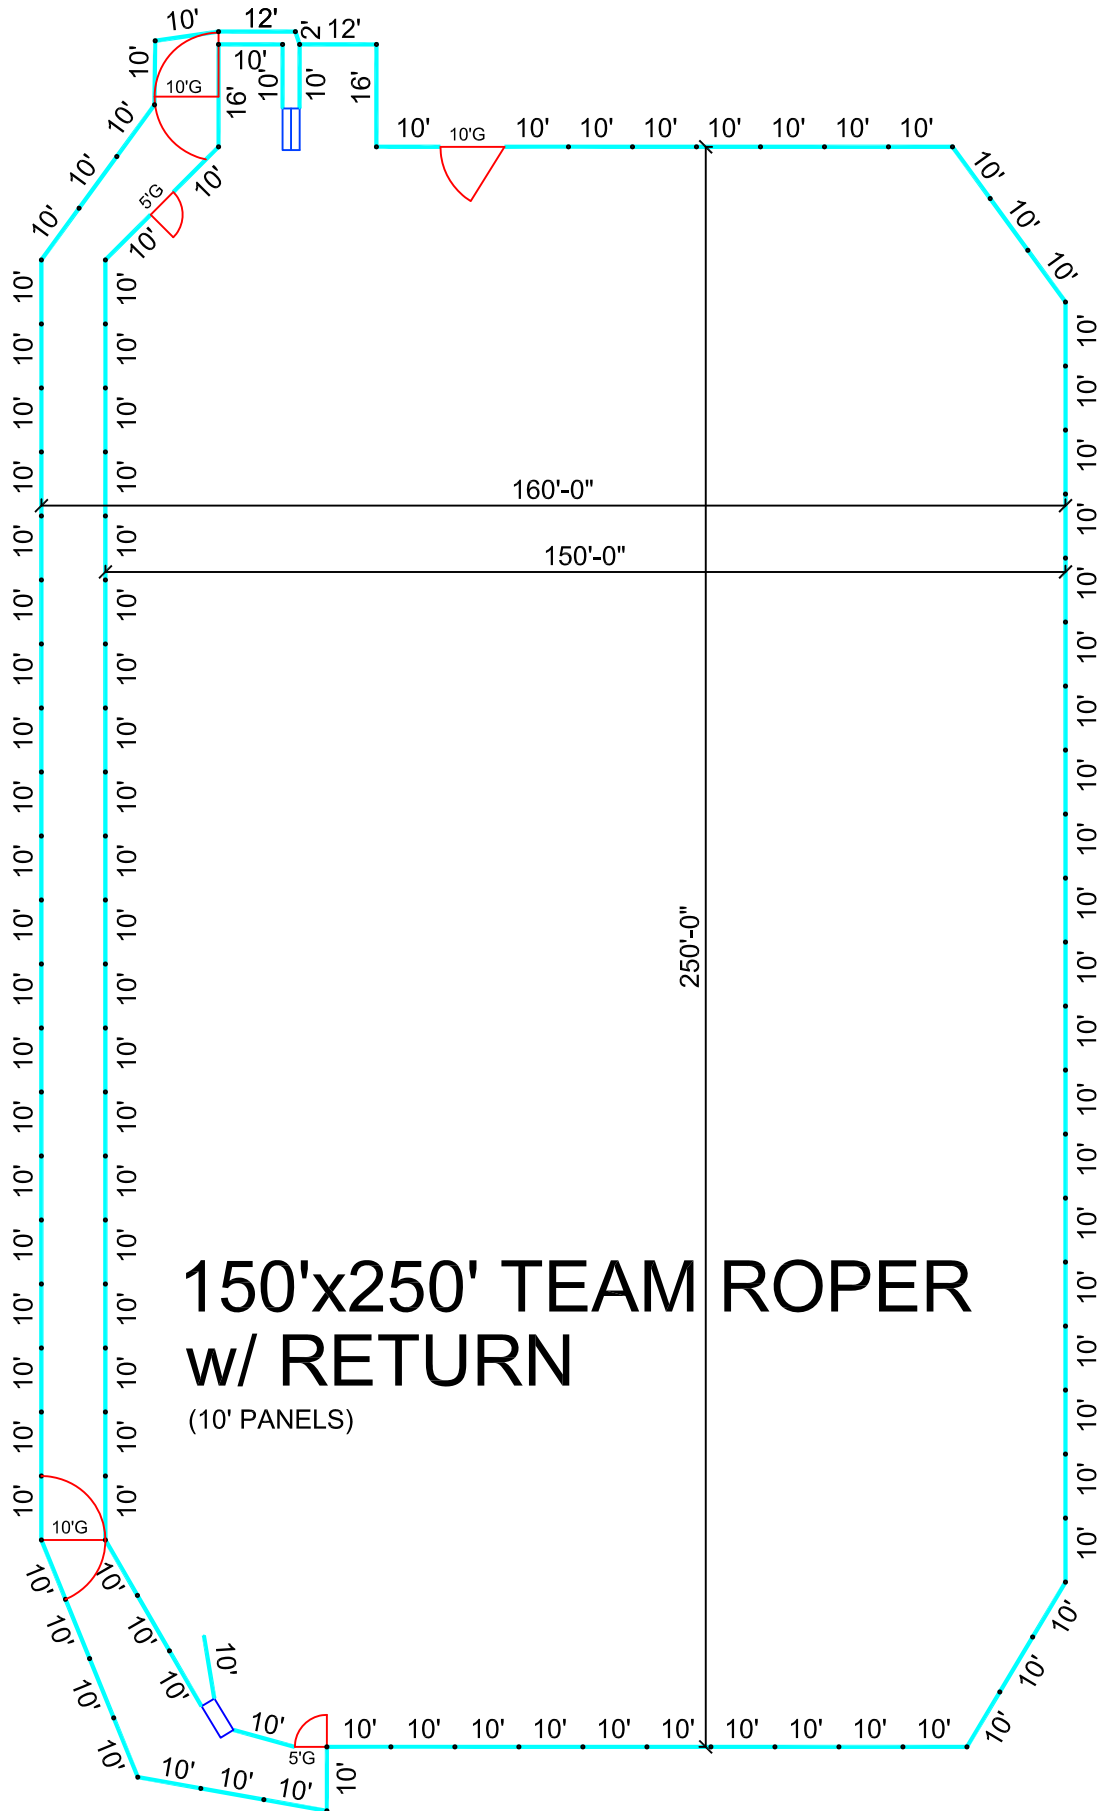

- 107 - 10' Panels
- 2 - 12' Panels
- 2 - 16' Panels
- 1 - 2' Panels
- 3 - 10' Gates
- 2 - 5' Gates
- 1 - Roping Chute
- 1 - Stripping Chute

**150'x250' TEAM ROPER
w/ RETURN**
(10' PANELS)