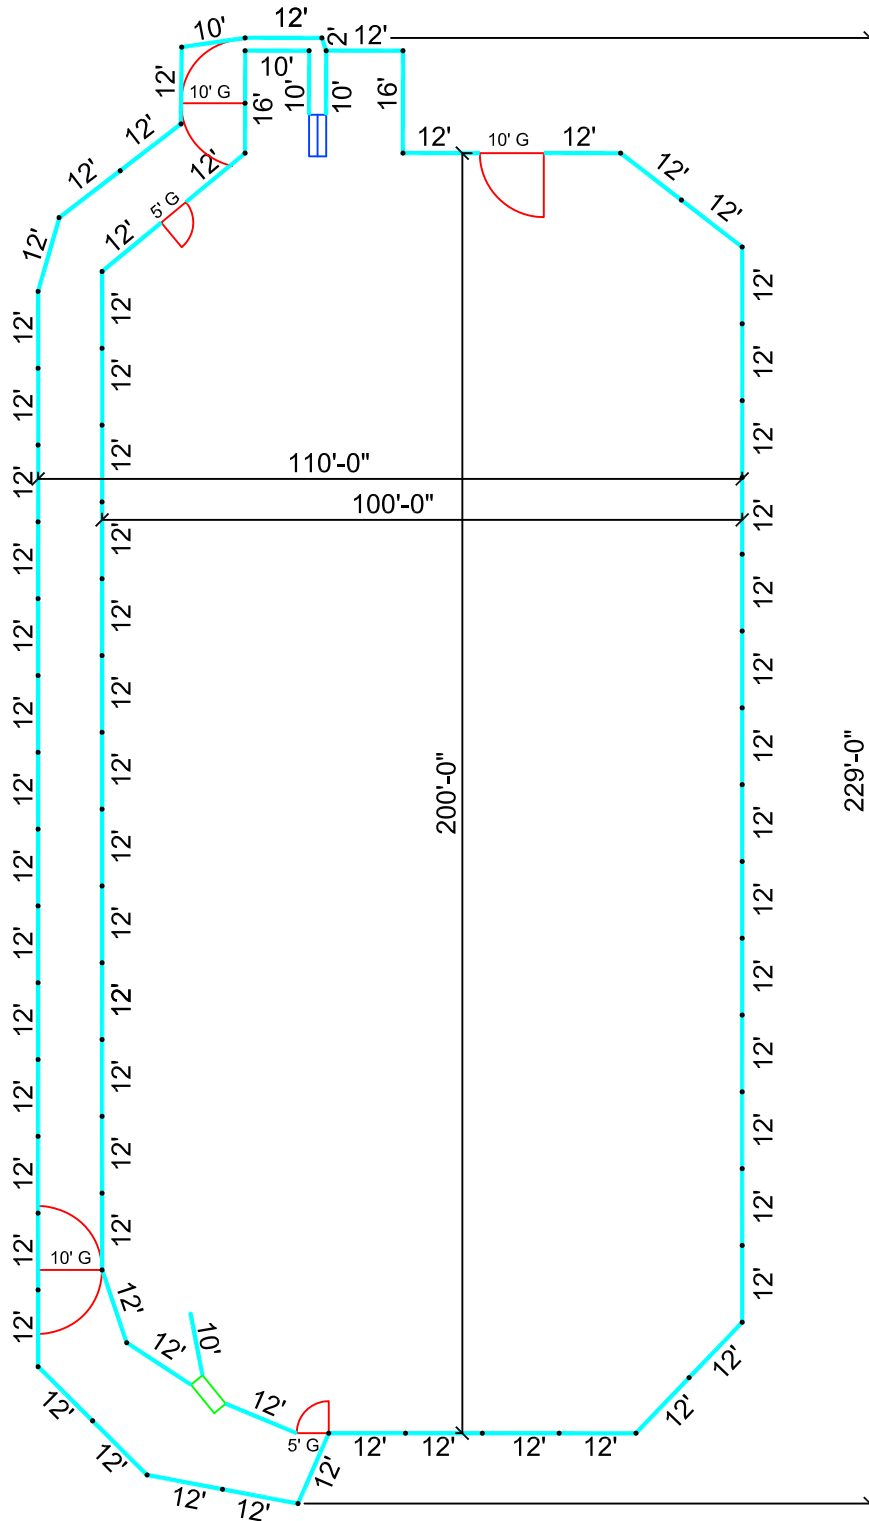

- 67 - 12' Panels
- 5 - 10' Panels
- 2 - 16' Panels
- 1 - 2' Panels
  
- 3 - 10' Gates
- 2 - 5' Gates
  
- 1 - Roping Chute
- 1 - Stripping Chute

# 100'x200' w/ RETURN

Scale: 1" = 30'-0"