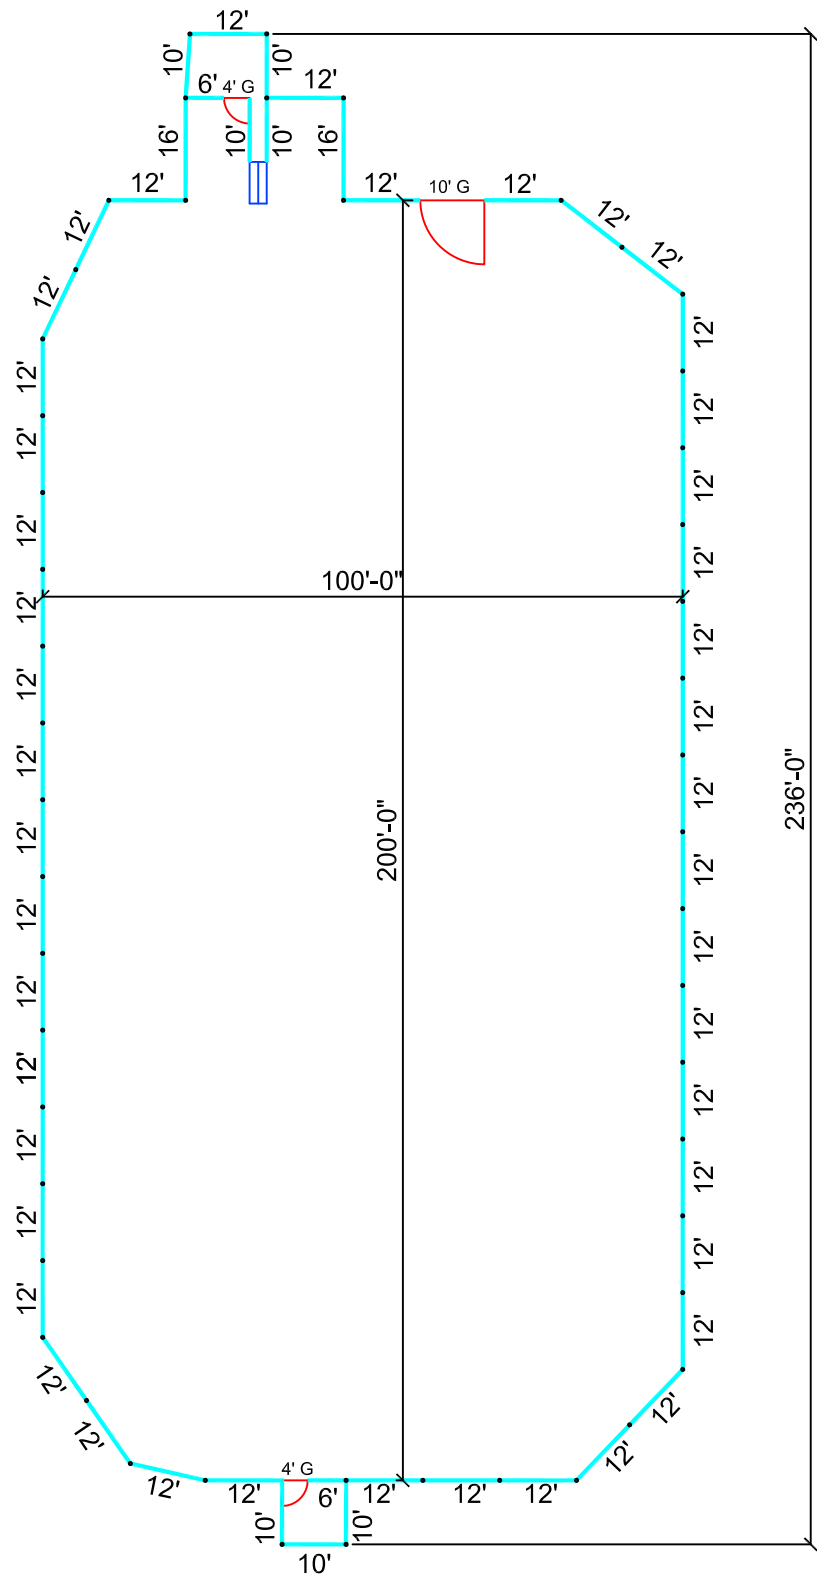

- 45 - 12' Panels
- 7 - 10' Panels
- 2 - 16' Panels
- 2 - 6' Panel
- 1 - 10' Gates
- 2 - 4' Gates
- 1 - Roping Chute

100'x200' w/o RETURN
 Scale: 1" = 30'-0"