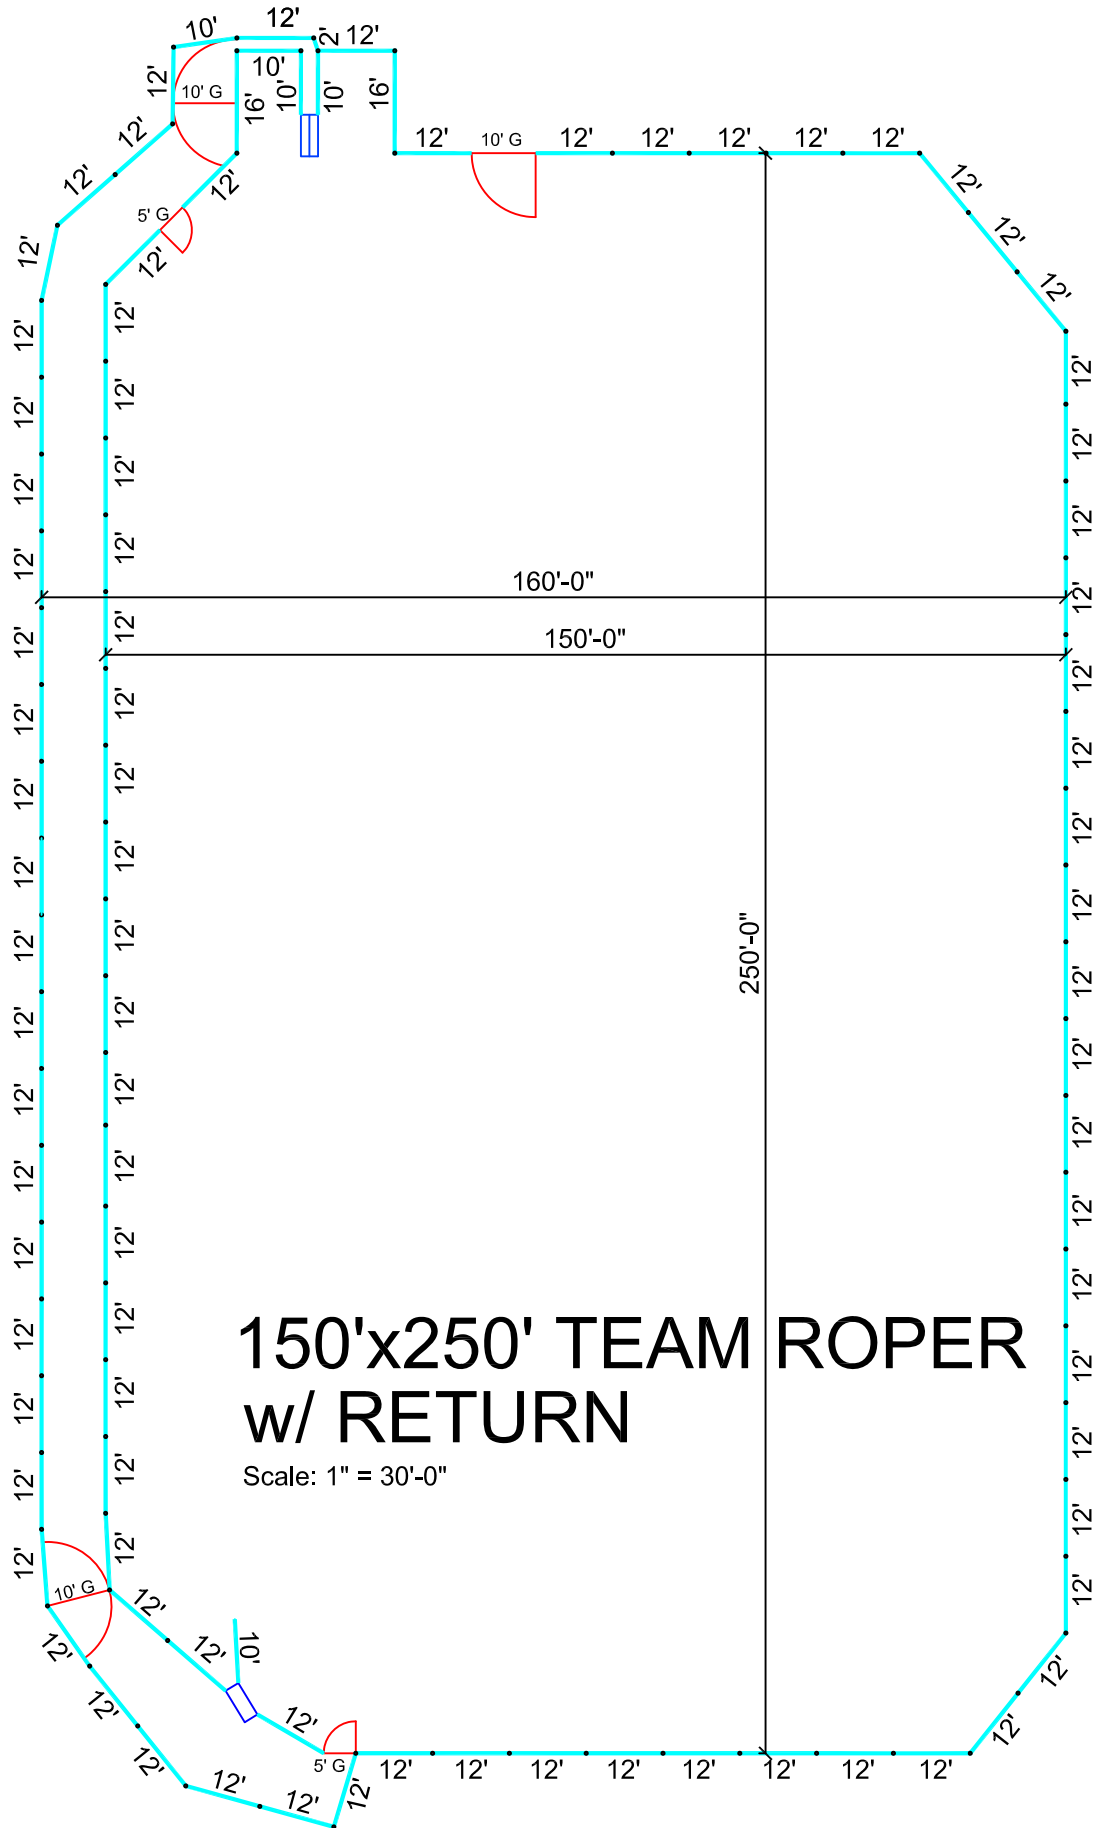

- 87 - 12' Panels
- 5 - 10' Panels
- 2 - 16' Panels
- 1 - 2' Panels
- 3 - 10' Gates
- 2 - 5' Gates
- 1 - Roping Chute
- 1 - Stripping Chute

150'x250' TEAM ROPER w/ RETURN

Scale: 1" = 30'-0"