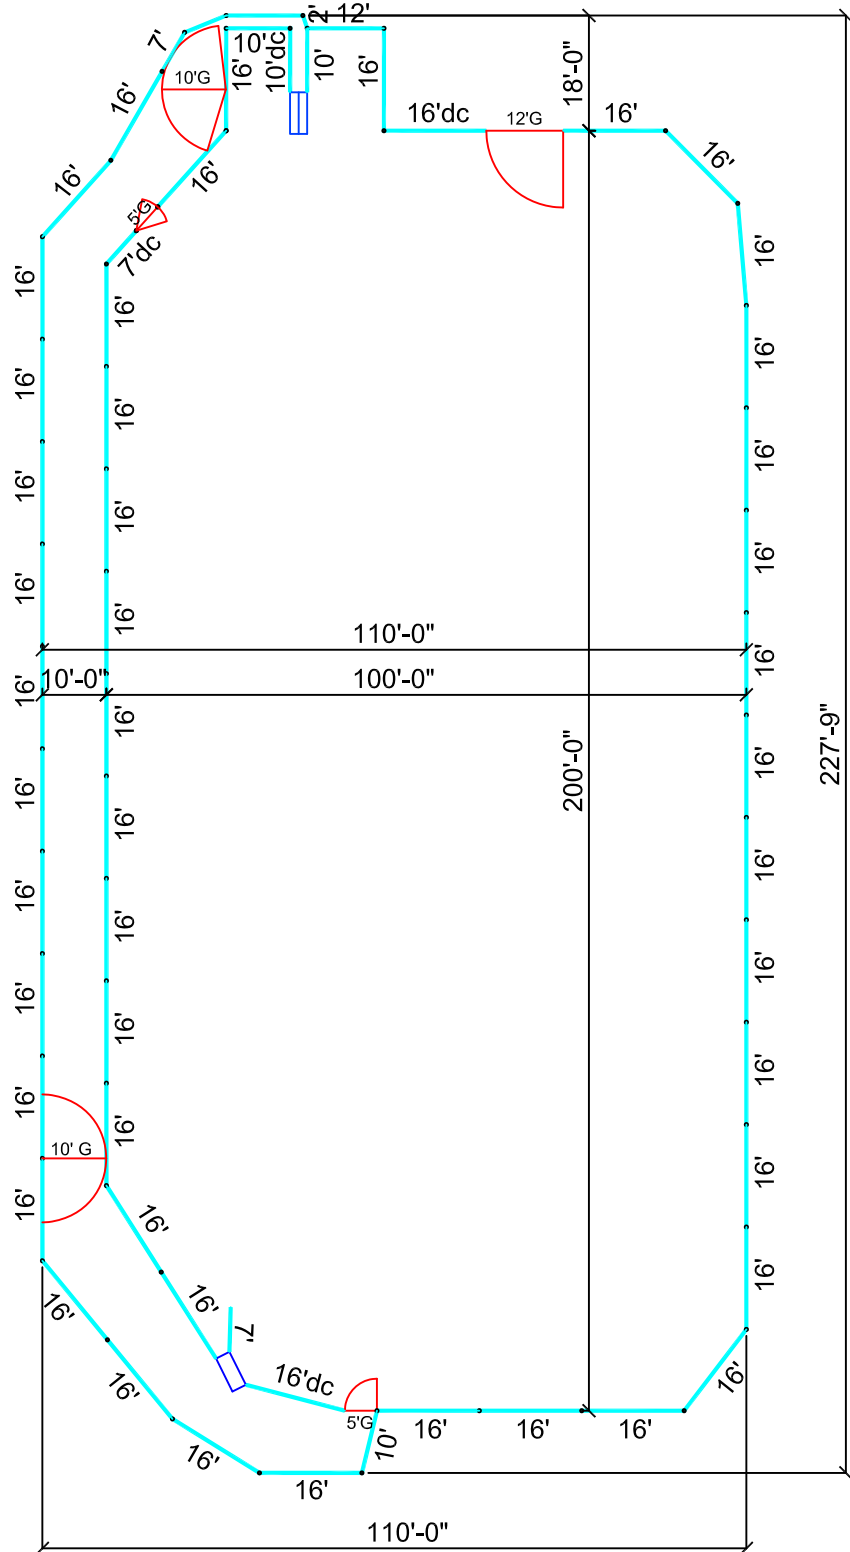

- 47 - 16' Panels
- 2 - 16'dc Panels
- 3 - 7' Panels
- 1 - 7'dc Panels
- 2 - 12' Panels
- 1 - 10' Panels
- 1 - 10' dc Panels
- 1 - 2' Panels
- 1 - 12' Gate
- 2 - 10' Gate
- 2 - 5' Gates
- 1 - Roping Chute
- 1 - Stripping Chute

# 100'x200' w/ RETURN w/CHAINS

16' PANELS

*Red River Arenas*

NAME

100' x 200' w/ RETURN w/ CHAINS

ID

S16-02-WC