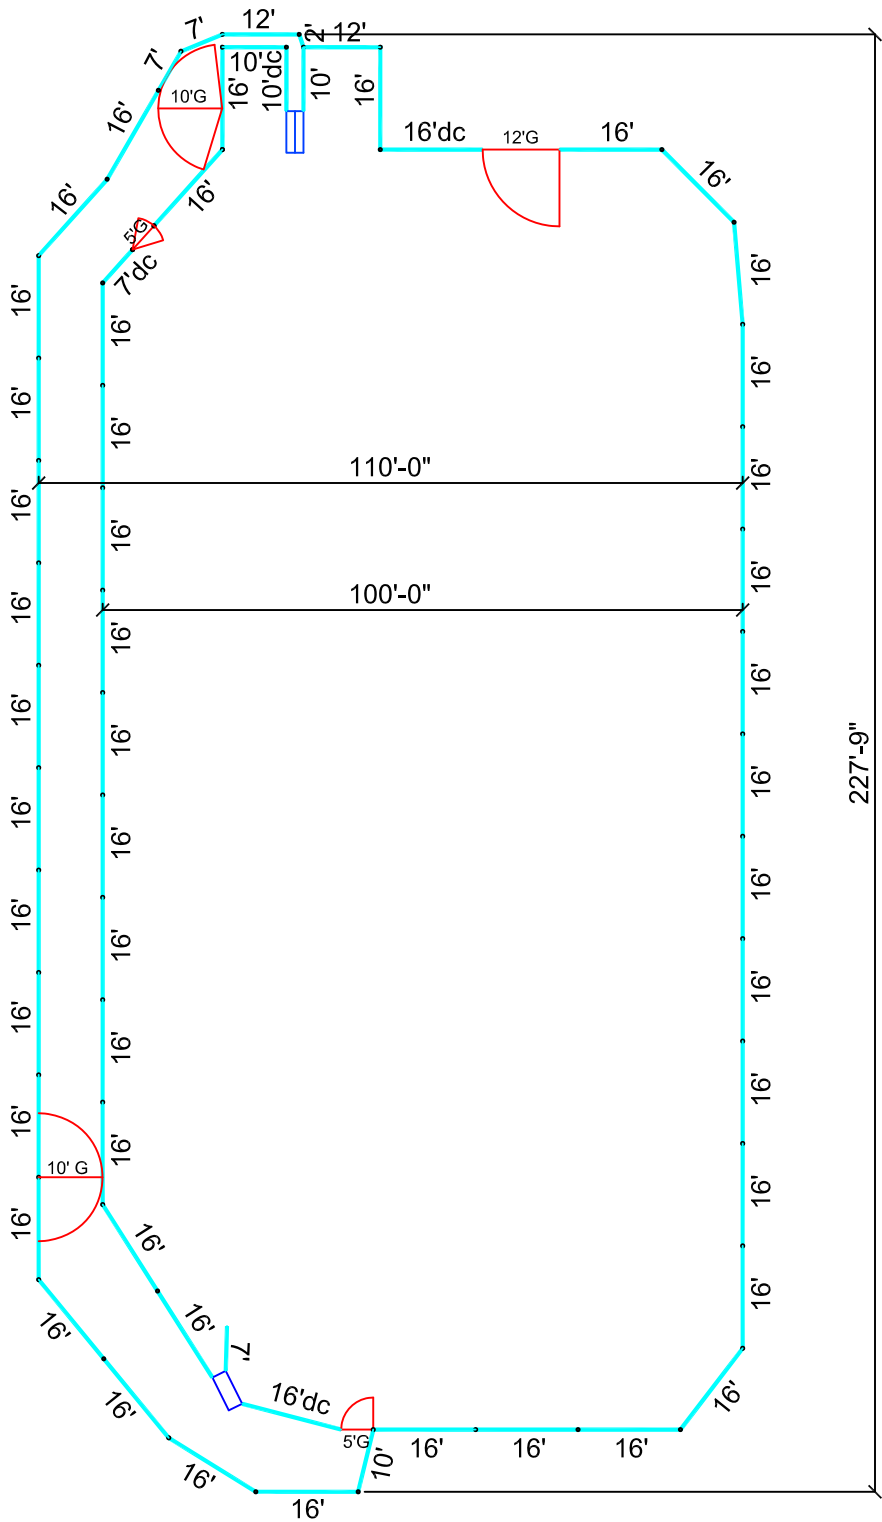

- 47 - 16' Panels
- 2 - 16'dc Panels
- 3 - 7' Panels
- 1 - 7'dc Panels
- 2 - 12' Panels
- 1 - 10' Panels
- 1 - 10' dc Panels
- 1 - 2' Panels
- 1 - 12' Gate
- 2 - 10' Gate
- 2 - 5' Gates
- 1 - Roping Chute
- 1 - Stripping Chute

100'x200' w/ RETURN w/CHAINS

16' PANELS