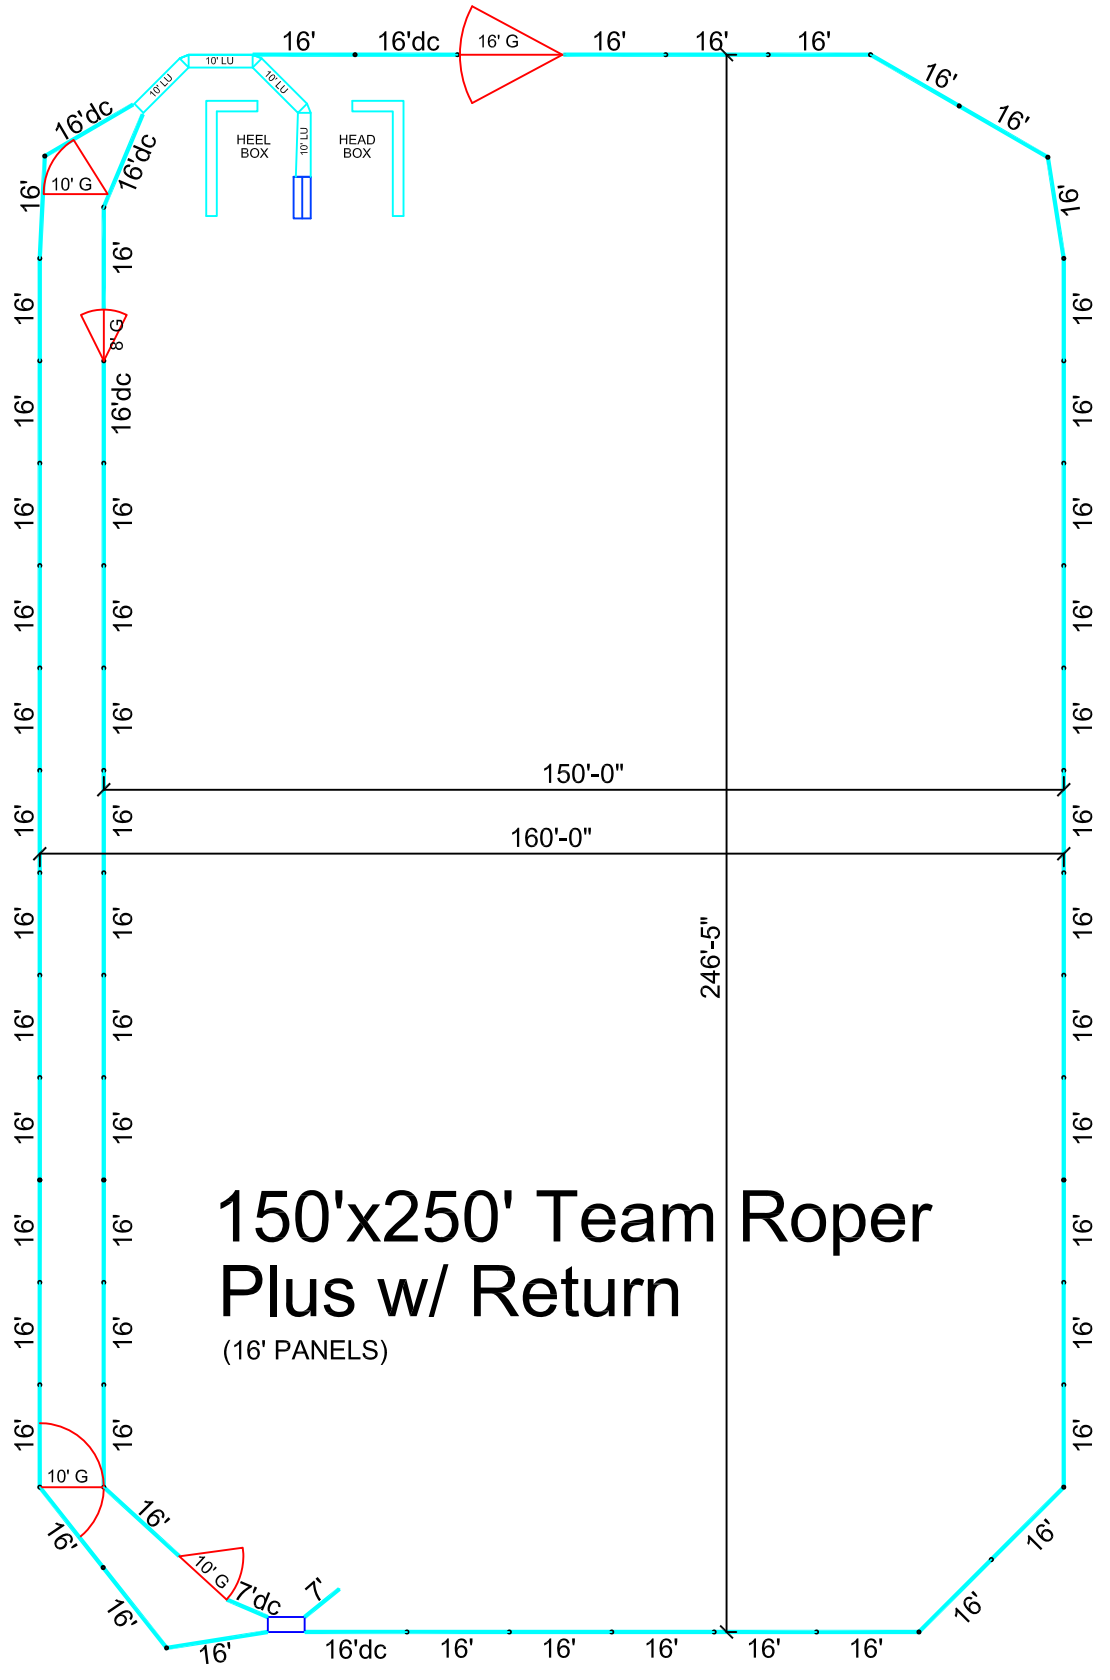

- 54 - 16' Panels
- 5 - 16' Panels dc
- 1 - 7' Panels
- 1 - 7' Panels dc
- 1 - 16' Gates
- 3 - 10' Gates
- 1 - 8' Gates
- 1 - Roping Chute
- 1 - Stripping Chute
- 4 - Sets of 10' Leadups
- 3 - 45 L Sections
- 1 - Set of Head/Heel Boxes

# 150'x250' Team Roper Plus w/ Return

(16' PANELS)