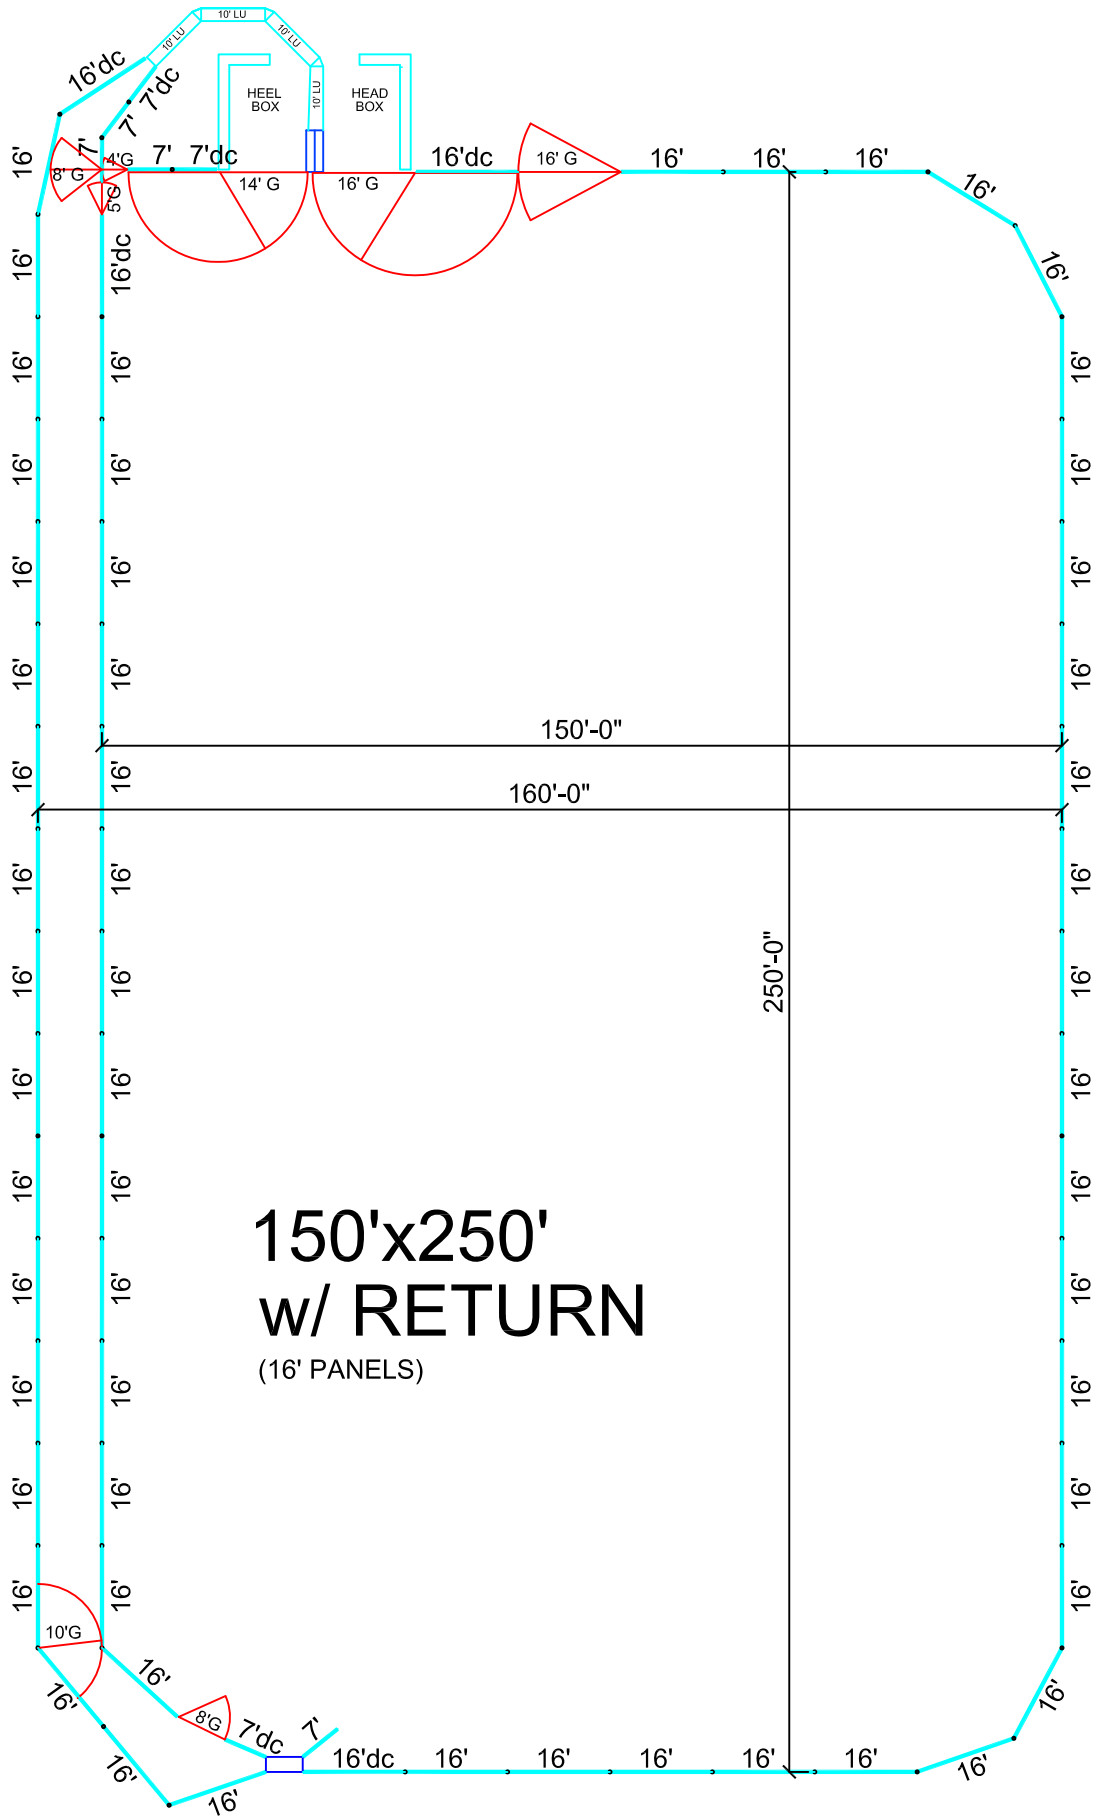

- 57 - 16' Panels
- 4 - 16' Panels dc
- 4 - 7' Panels
- 3 - 7' Panels dc
- 2 - 16' Gates
- 1 - 14' Gates
- 1 - 10' Gates
- 2 - 8' Gates
- 1 - 5' Gates
- 1 - 4' Gates
- 1 - Roping Chute
- 1 - Stripping Chute
- 4 - Sets of 10' Leadups
- 3 - 45 L Sections
- 1 - Set of Head/Heel Boxes

150'x250'
w/ RETURN
 (16' PANELS)