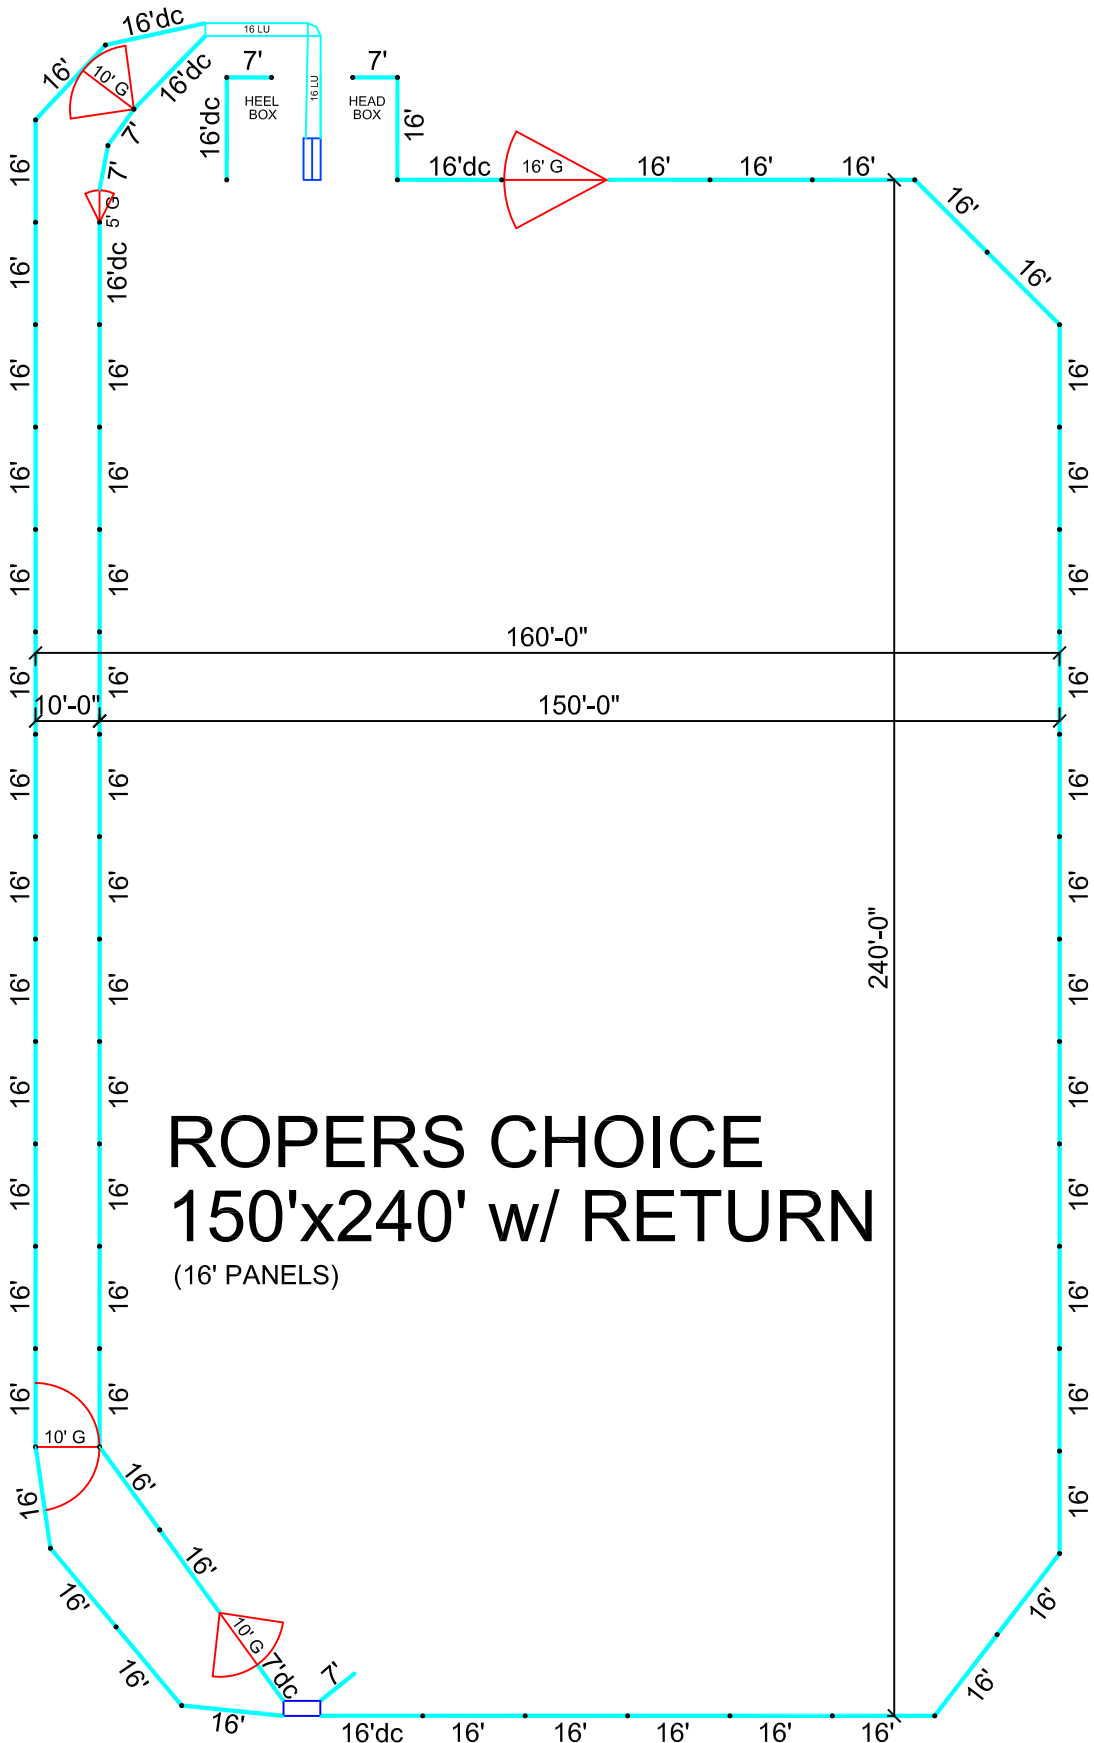

- 56 - 16' Panels
- 6 - 16' Panels dc
- 5 - 7' Panels
- 1 - 7' Panels dc
- 1 - 16' Gates
- 3 - 10' Gates
- 1 - 5' Gates
- 1 - Roping Chute
- 1 - Stripping Chute
- 2 - Sets of 16' Leadups
- 2 - 45° Sections

ROPERS CHOICE
150'x240' w/ RETURN
 (16' PANELS)