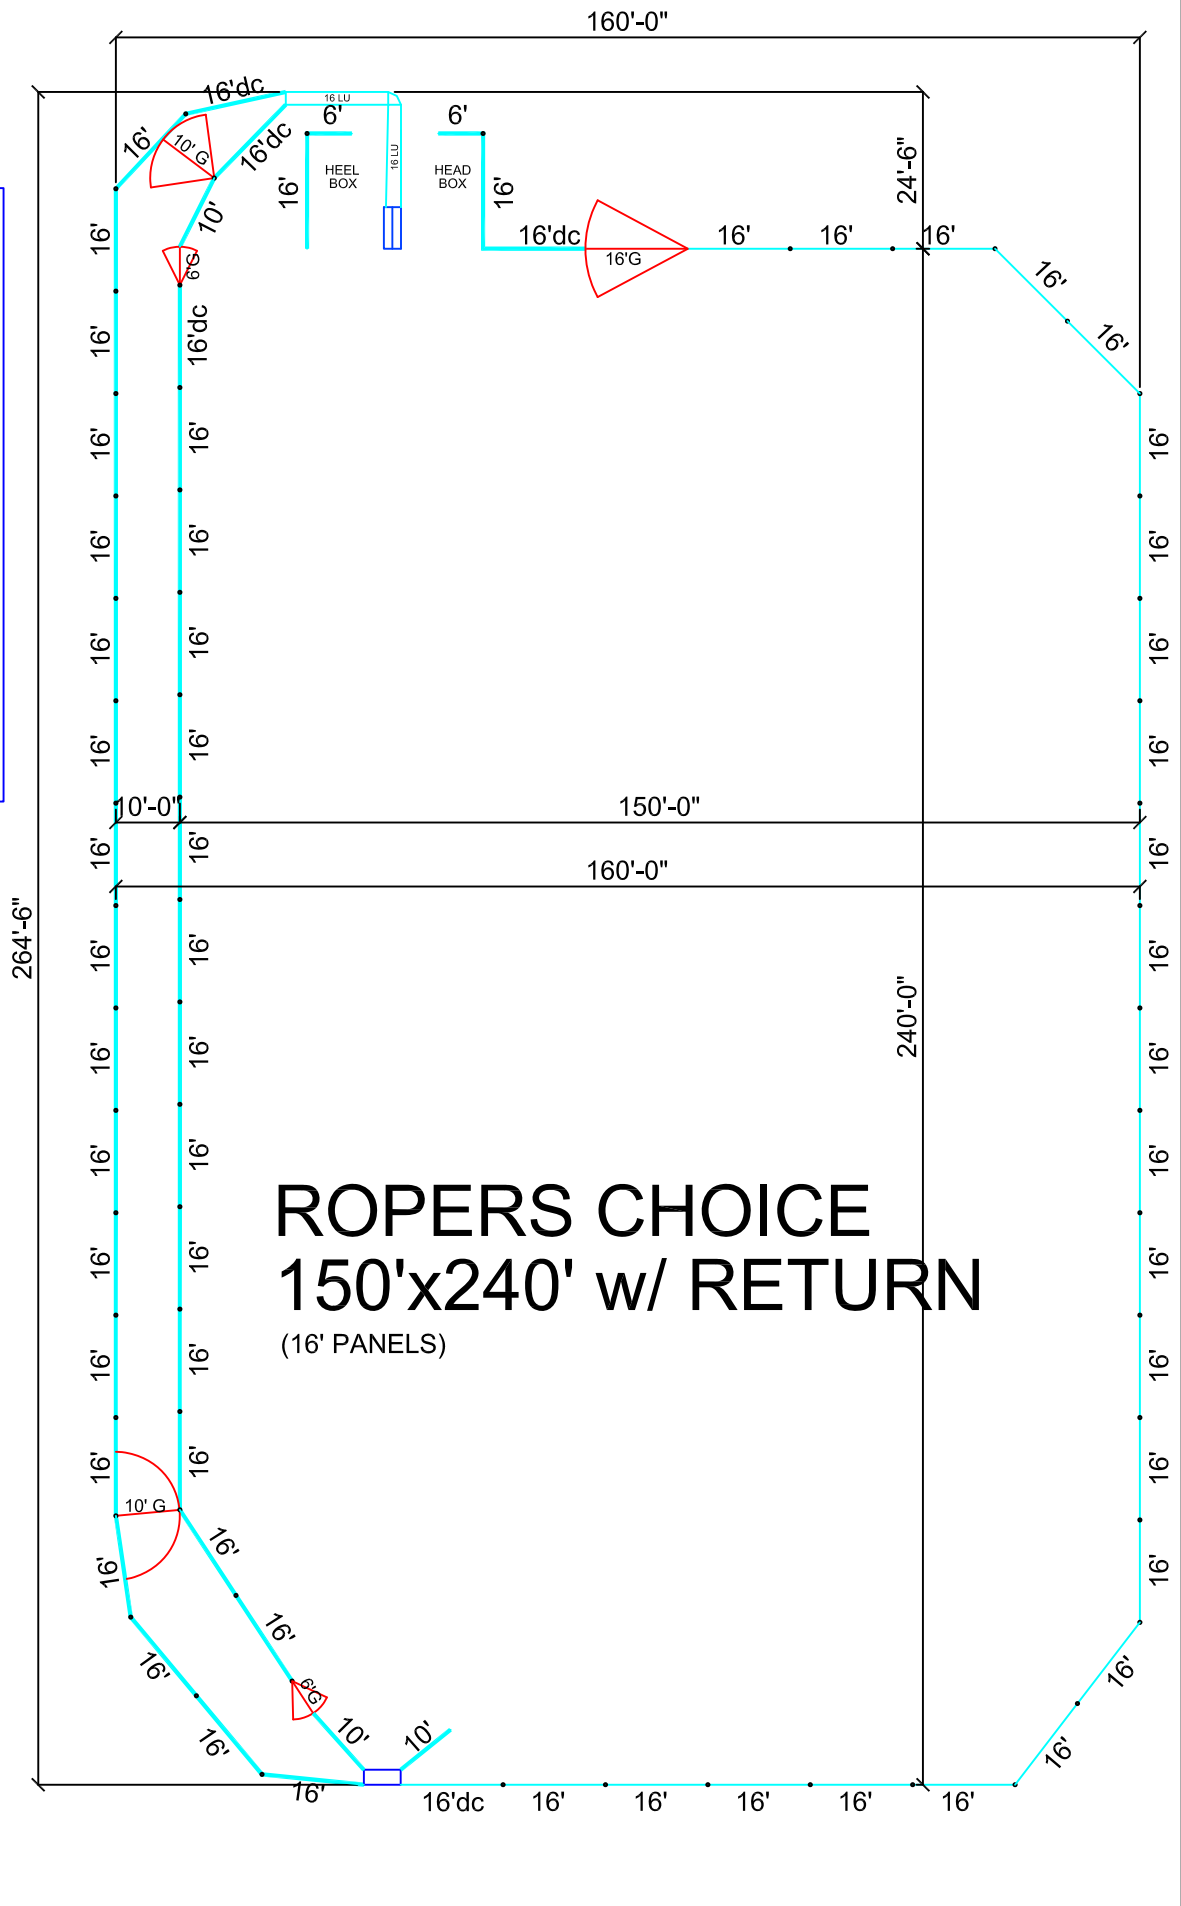

- 57 - 16' Panels
- 5 - 16' Panels dc
- 3 - 10' Panels
- 2 - 6' Panels
- 1 - 16' Gates
- 2 - 10' Gates
- 2 - 6' Gates
- 1 - Roping Chute
- 1 - Stripping Chute
- 2 - Sets of 16' Leadups
- 2 - 45° Sections

ROPER'S CHOICE
150'x240' w/ RETURN
 (16' PANELS)