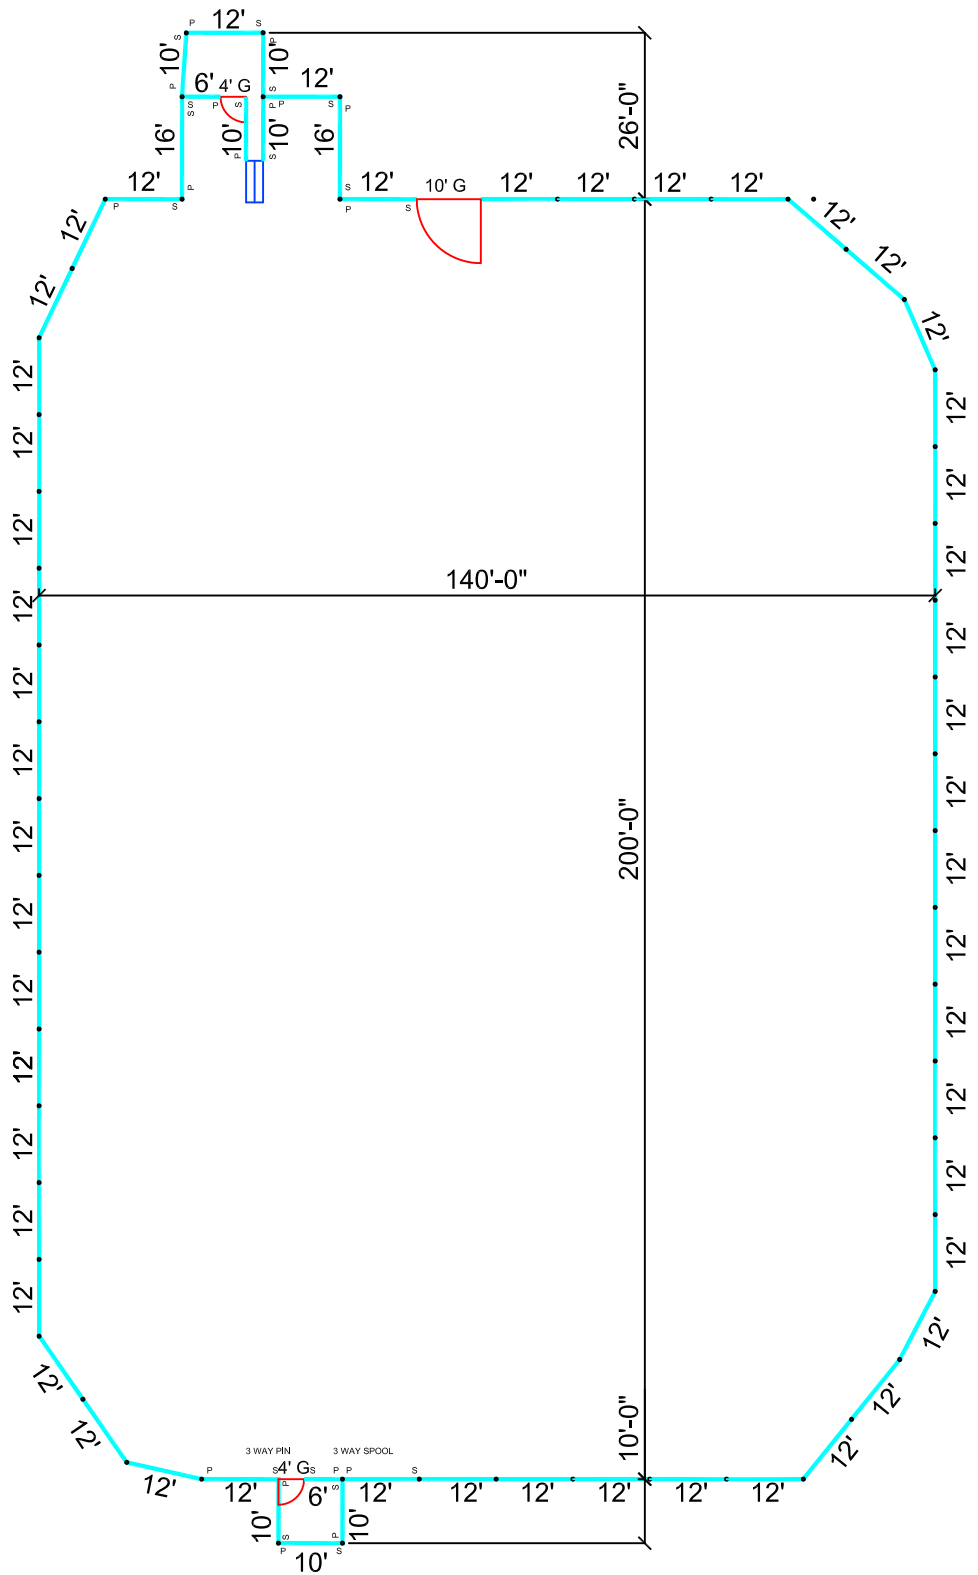

- 51 - 12' Panels
- 7 - 10' Panels
- 2 - 16' Panels
- 2 - 6' Panel
- 1 - 10' Gates
- 2 - 4' Gates
- 1 - Roping Chute

140'x200' w/o RETURN

Scale: 1" = 30'-0"