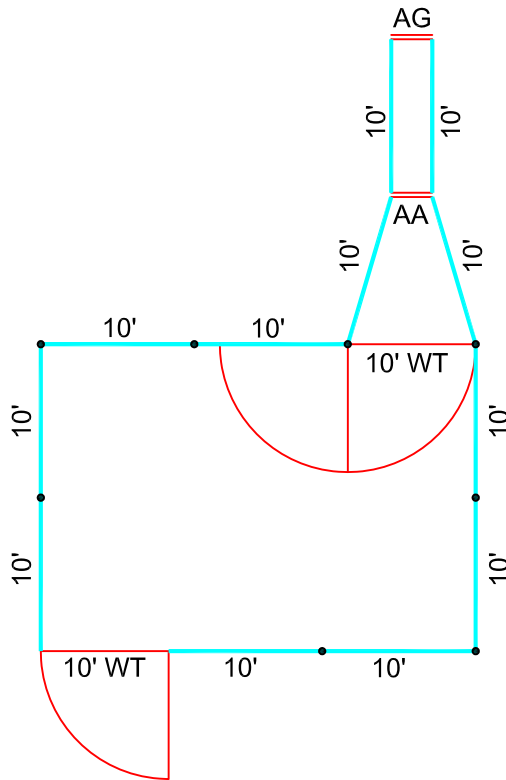

210 SERIES PANELS
12 - (210) 10' Panels
2 - (210) 10' WT

1 - ALLEY ARCH
1 - ARCH GATE

20 x 30 CATTLE PEN w/ FUNNEL