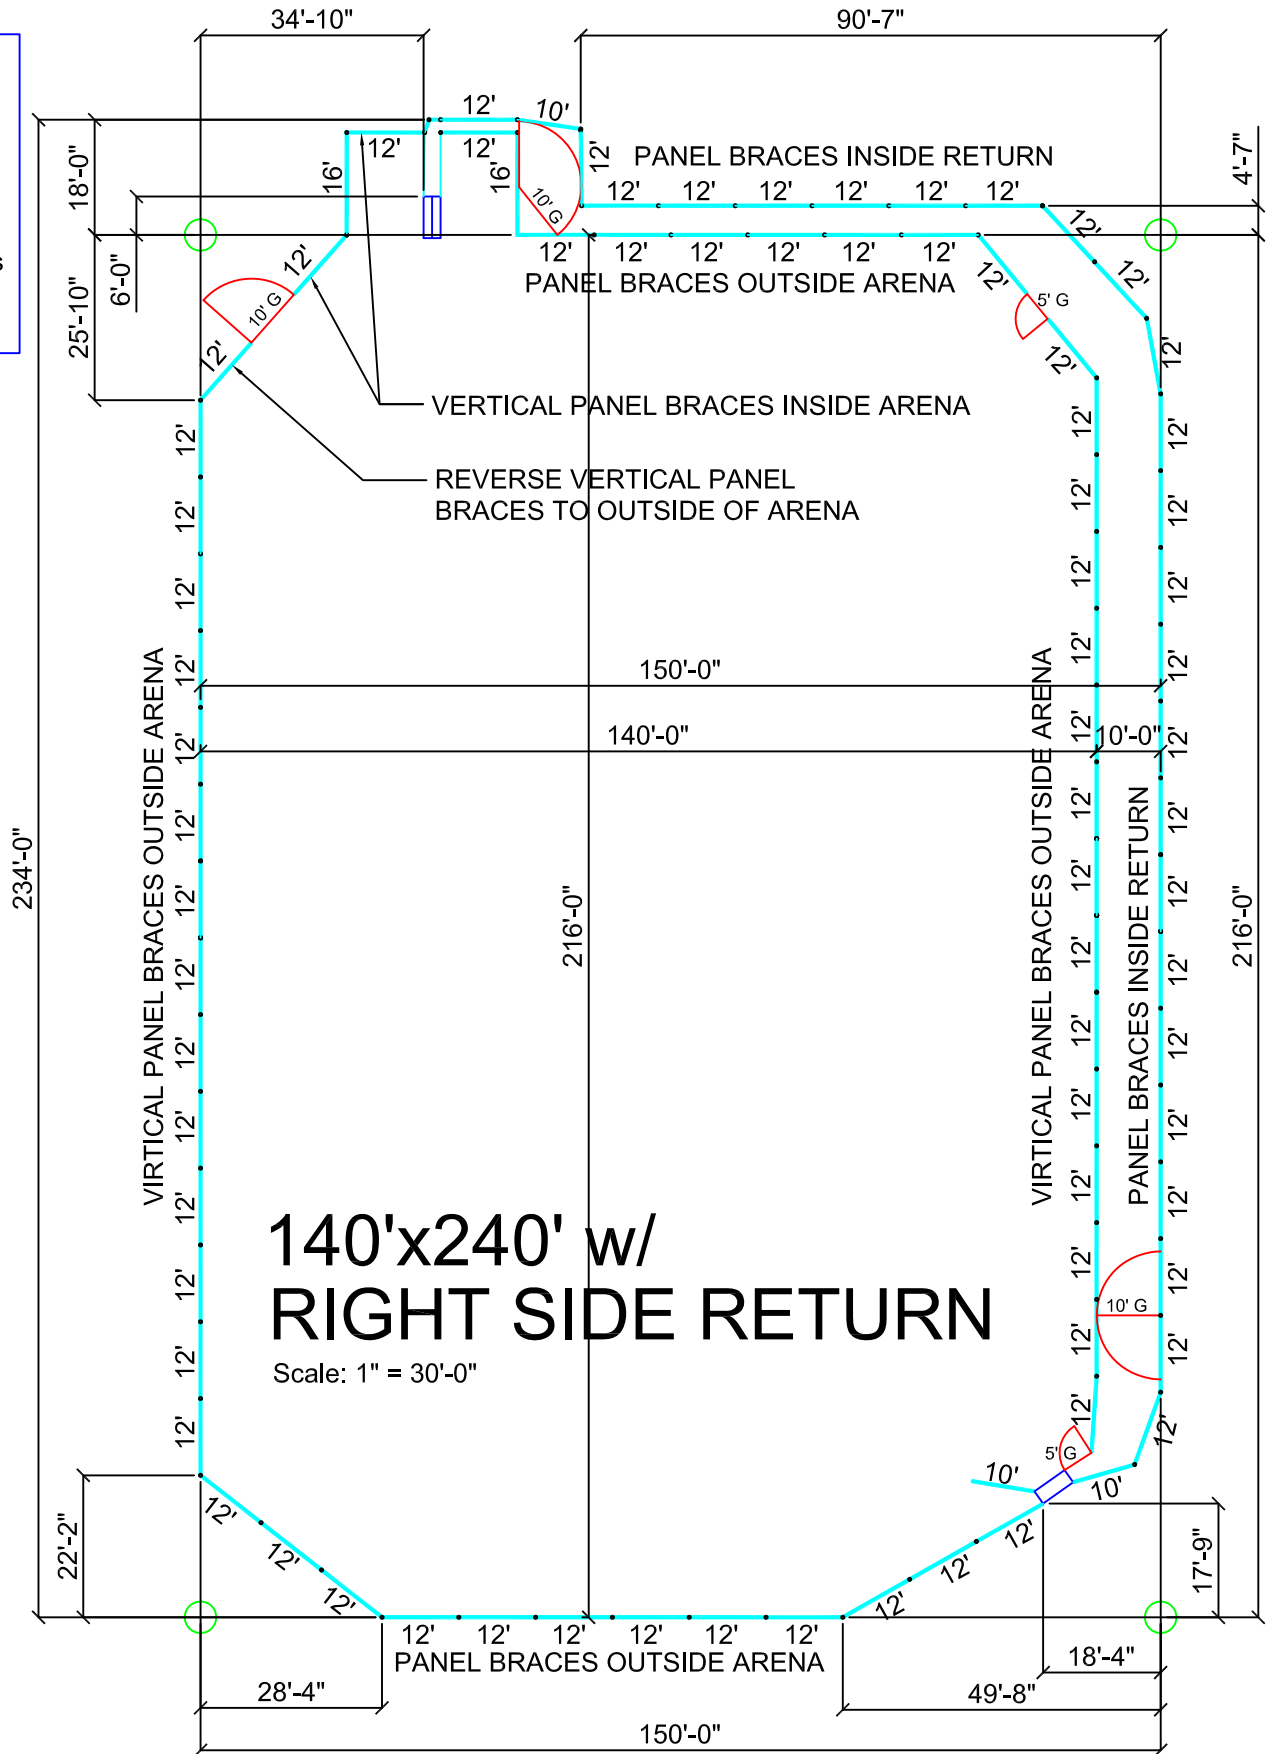

- 77 - 12' Panels
- 3 - 10' Panels
- 2 - 16' Panels
- 2 - 2' Panels
- 3 - 10' Gates
- 2 - 5' Gates
- 1 - Set of Leadups
- 1 - Roping Chute
- 1 - Stripping Chute

# 140'x240' w/ RIGHT SIDE RETURN

Scale: 1" = 30'-0"