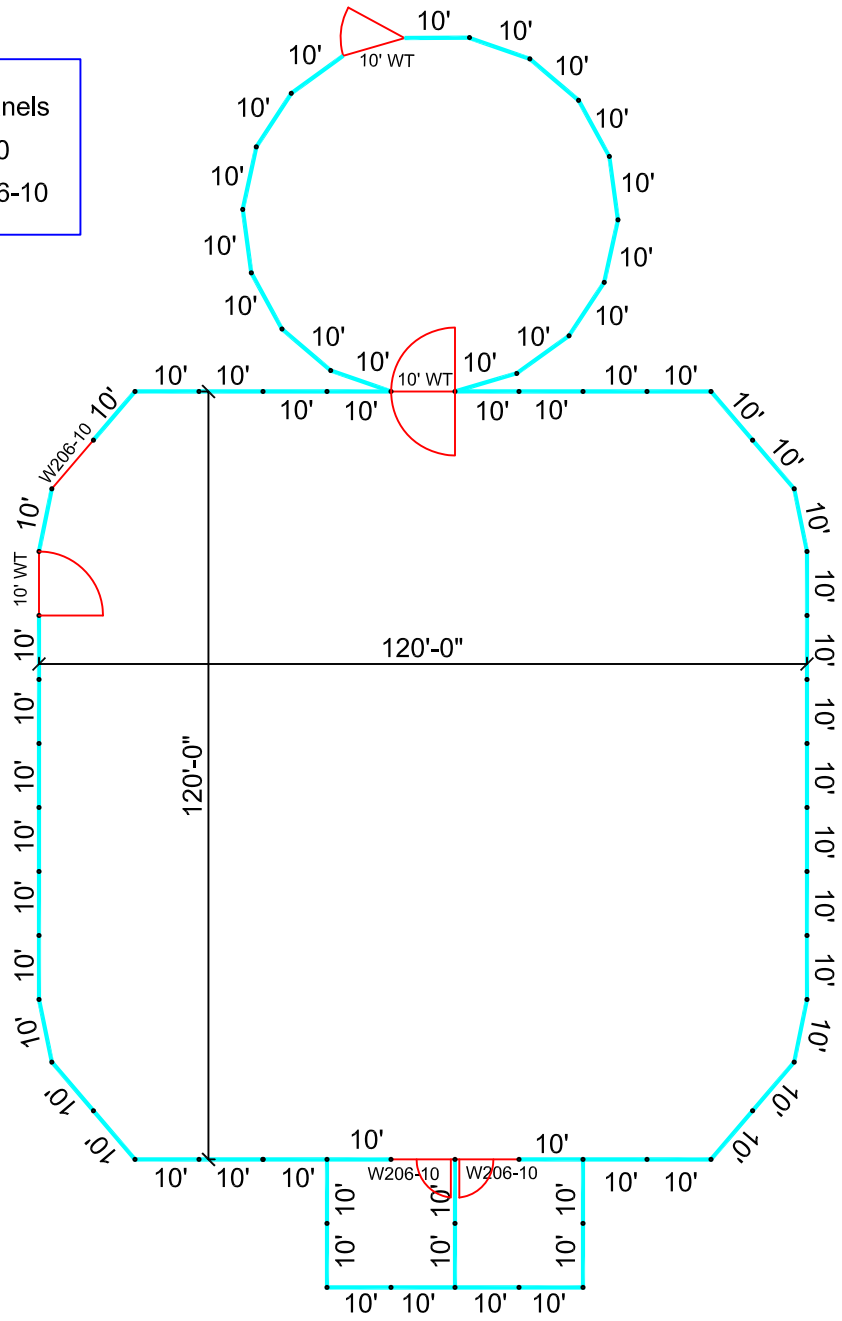

- 65 - 10' Panels
- 3 - W210
- 3 - W206-10

120'x120' Riding Arena w/ Round Pen

Scale: 1" = 30'-0"