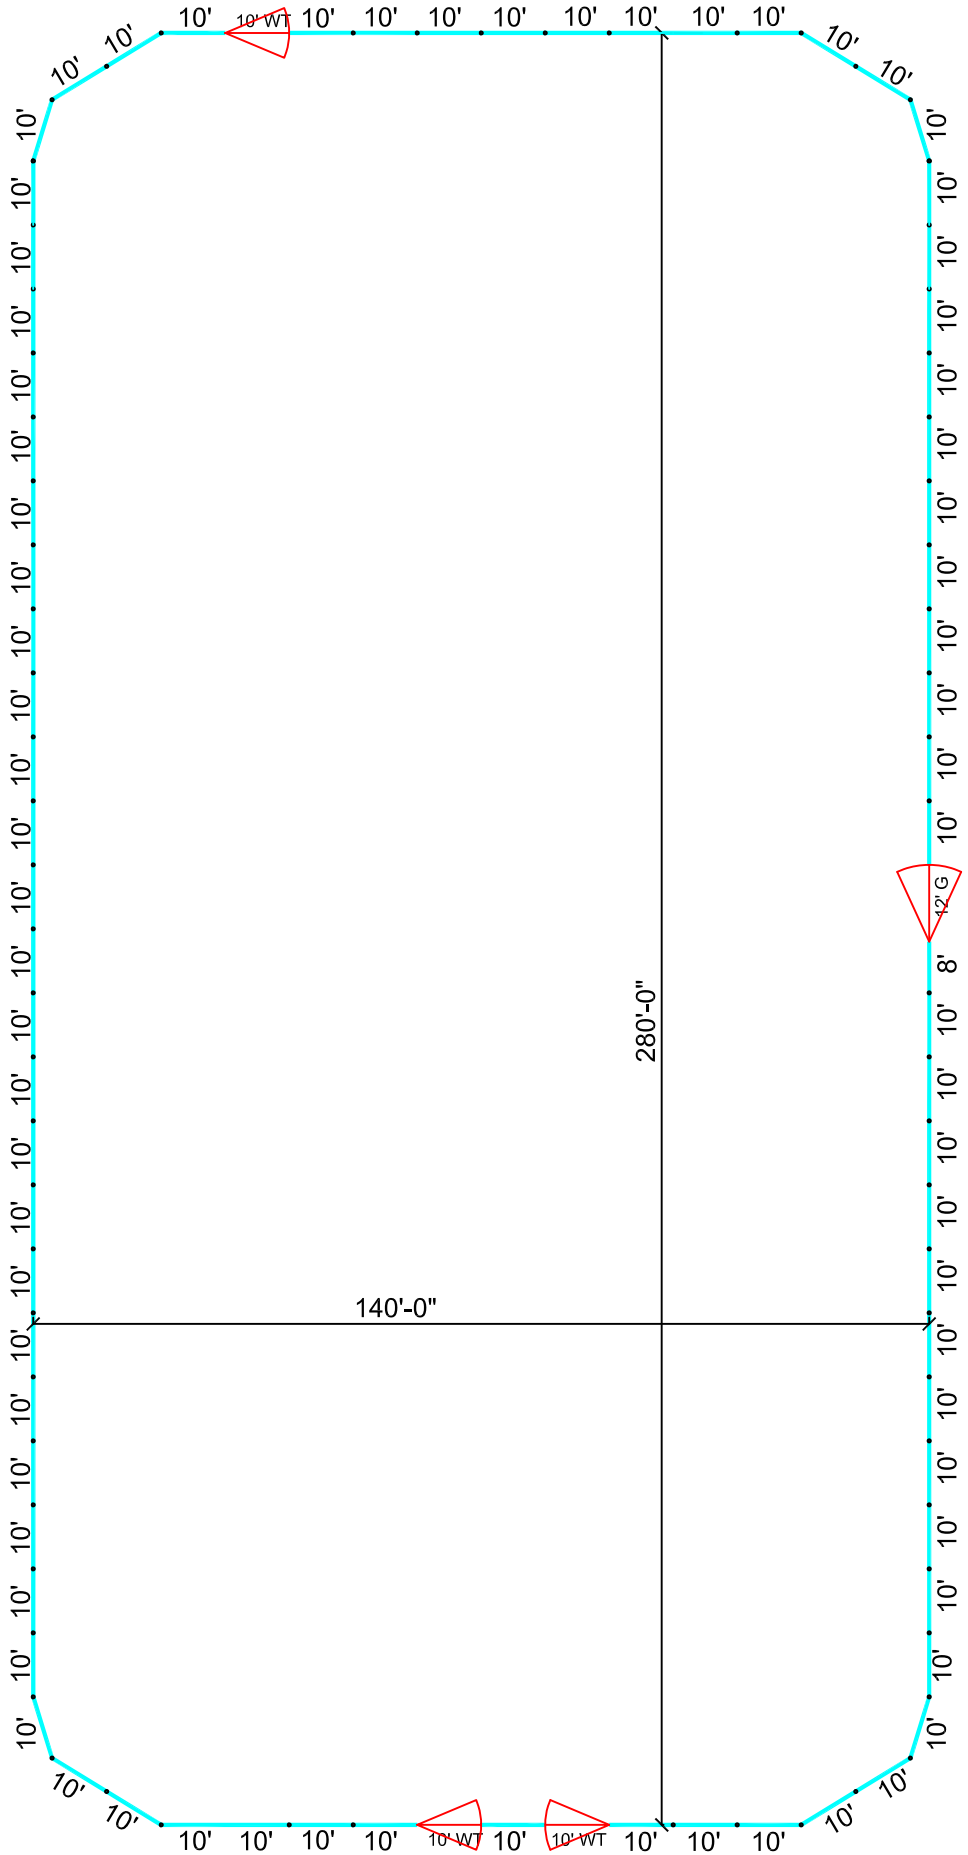

- 75 - 10' Panels
- 1 - 8' Panel
- 3 - 10' WT Gates
- 1 - 12' Gate

*Red River Arenas*

NAME

140' x 280' RIDING ARENA