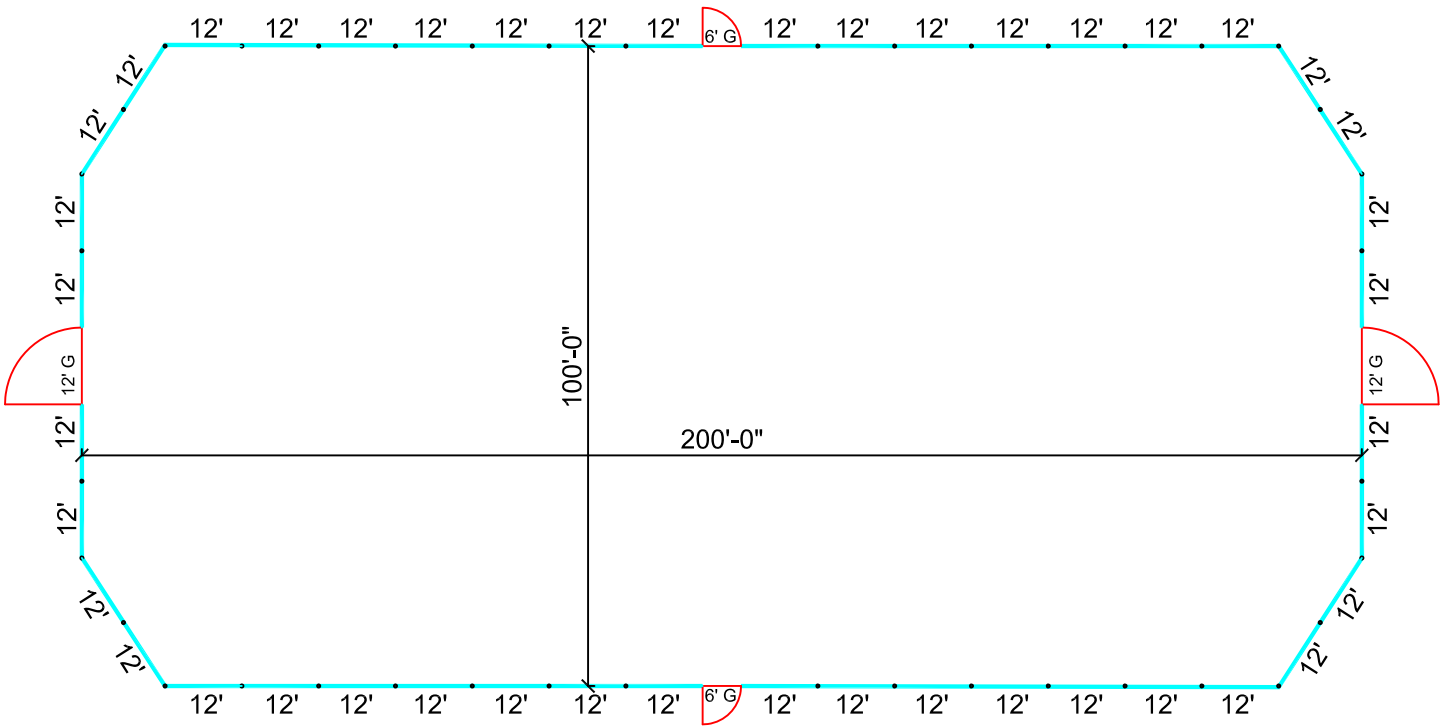

- 44 - 12' Panels
- 2 - 6' Gates
- 2 - 12' Gates

100'x200' Riding Arena

Scale: 1" = 30'-0"

Red River Arenas

NAME

100' x 200' RIDING ARENA