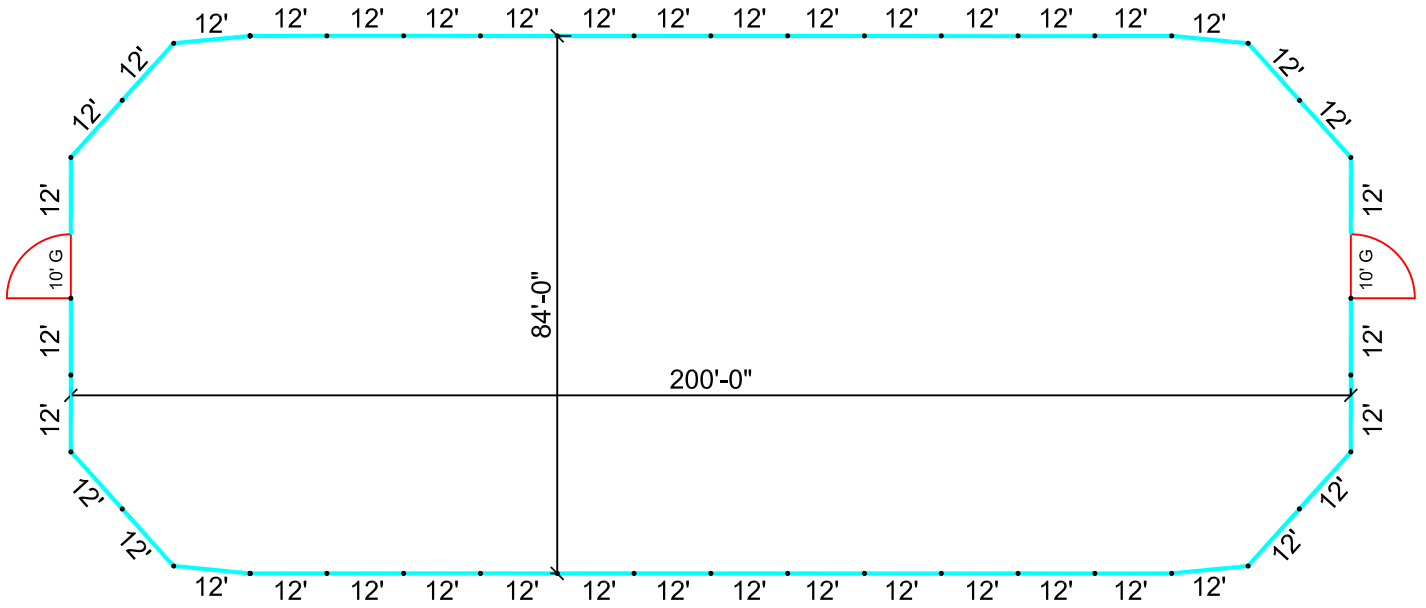

42 - 12' Panels
2 - 10' Gates

84'x200' Riding Arena

Scale: 1" = 30'-0"