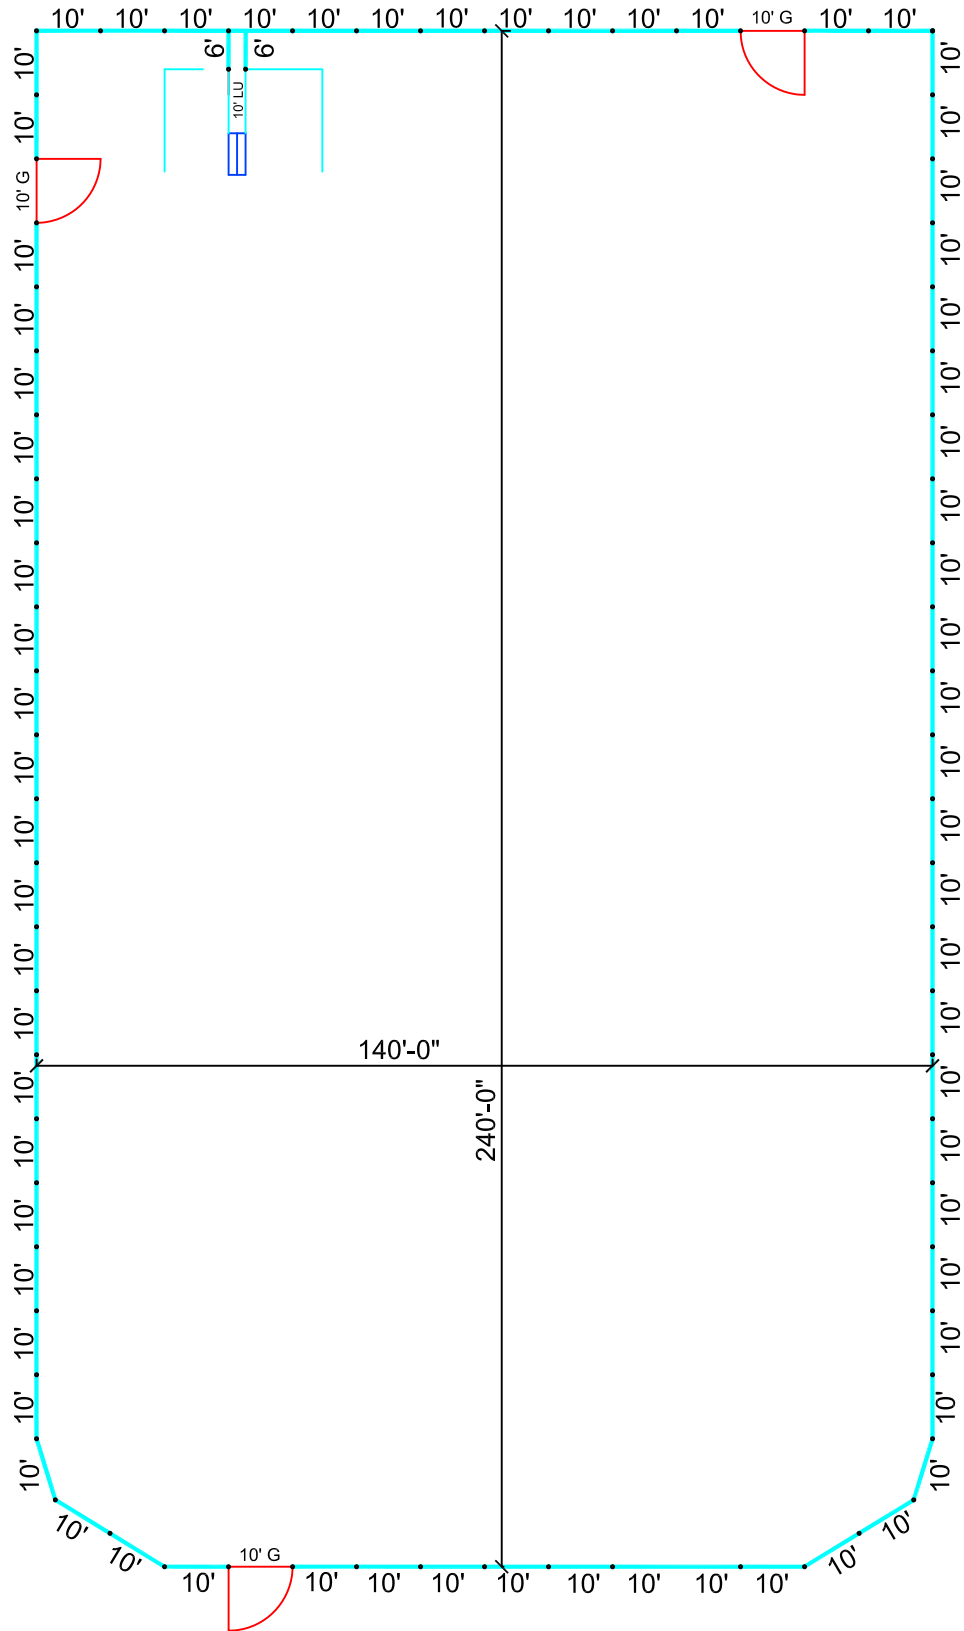

- 71 - 10' Panels
- 2 - 6' Panel
- 3 - 10' Gates
- 1 - Set of 10' Leadups
- 1 - Roping Chute

140'x240' w/o RETURN

Scale: 1" = 30'-0"