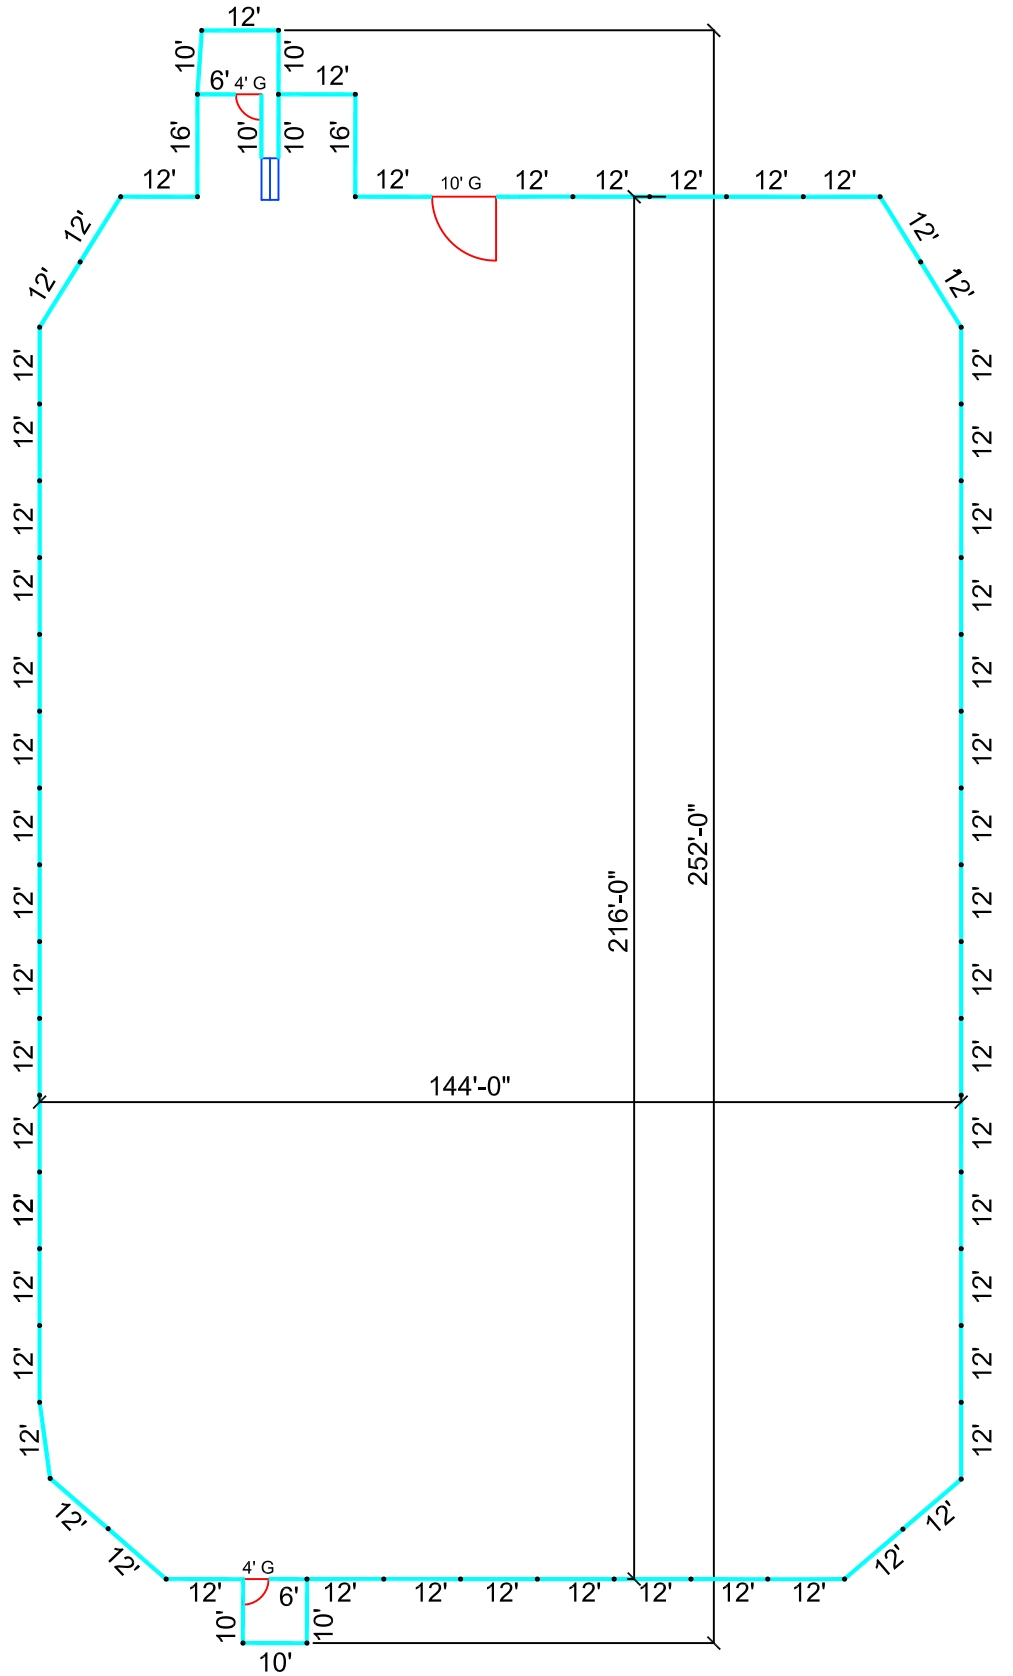

- 55 - 12' Panels
- 7 - 10' Panels
- 2 - 16' Panels
- 2 - 6' Panel
- 1 - 10' Gates
- 2 - 4' Gates
- 1 - Roping Chute

144'x216' w/o RETURN

Scale: 1" = 30'-0"