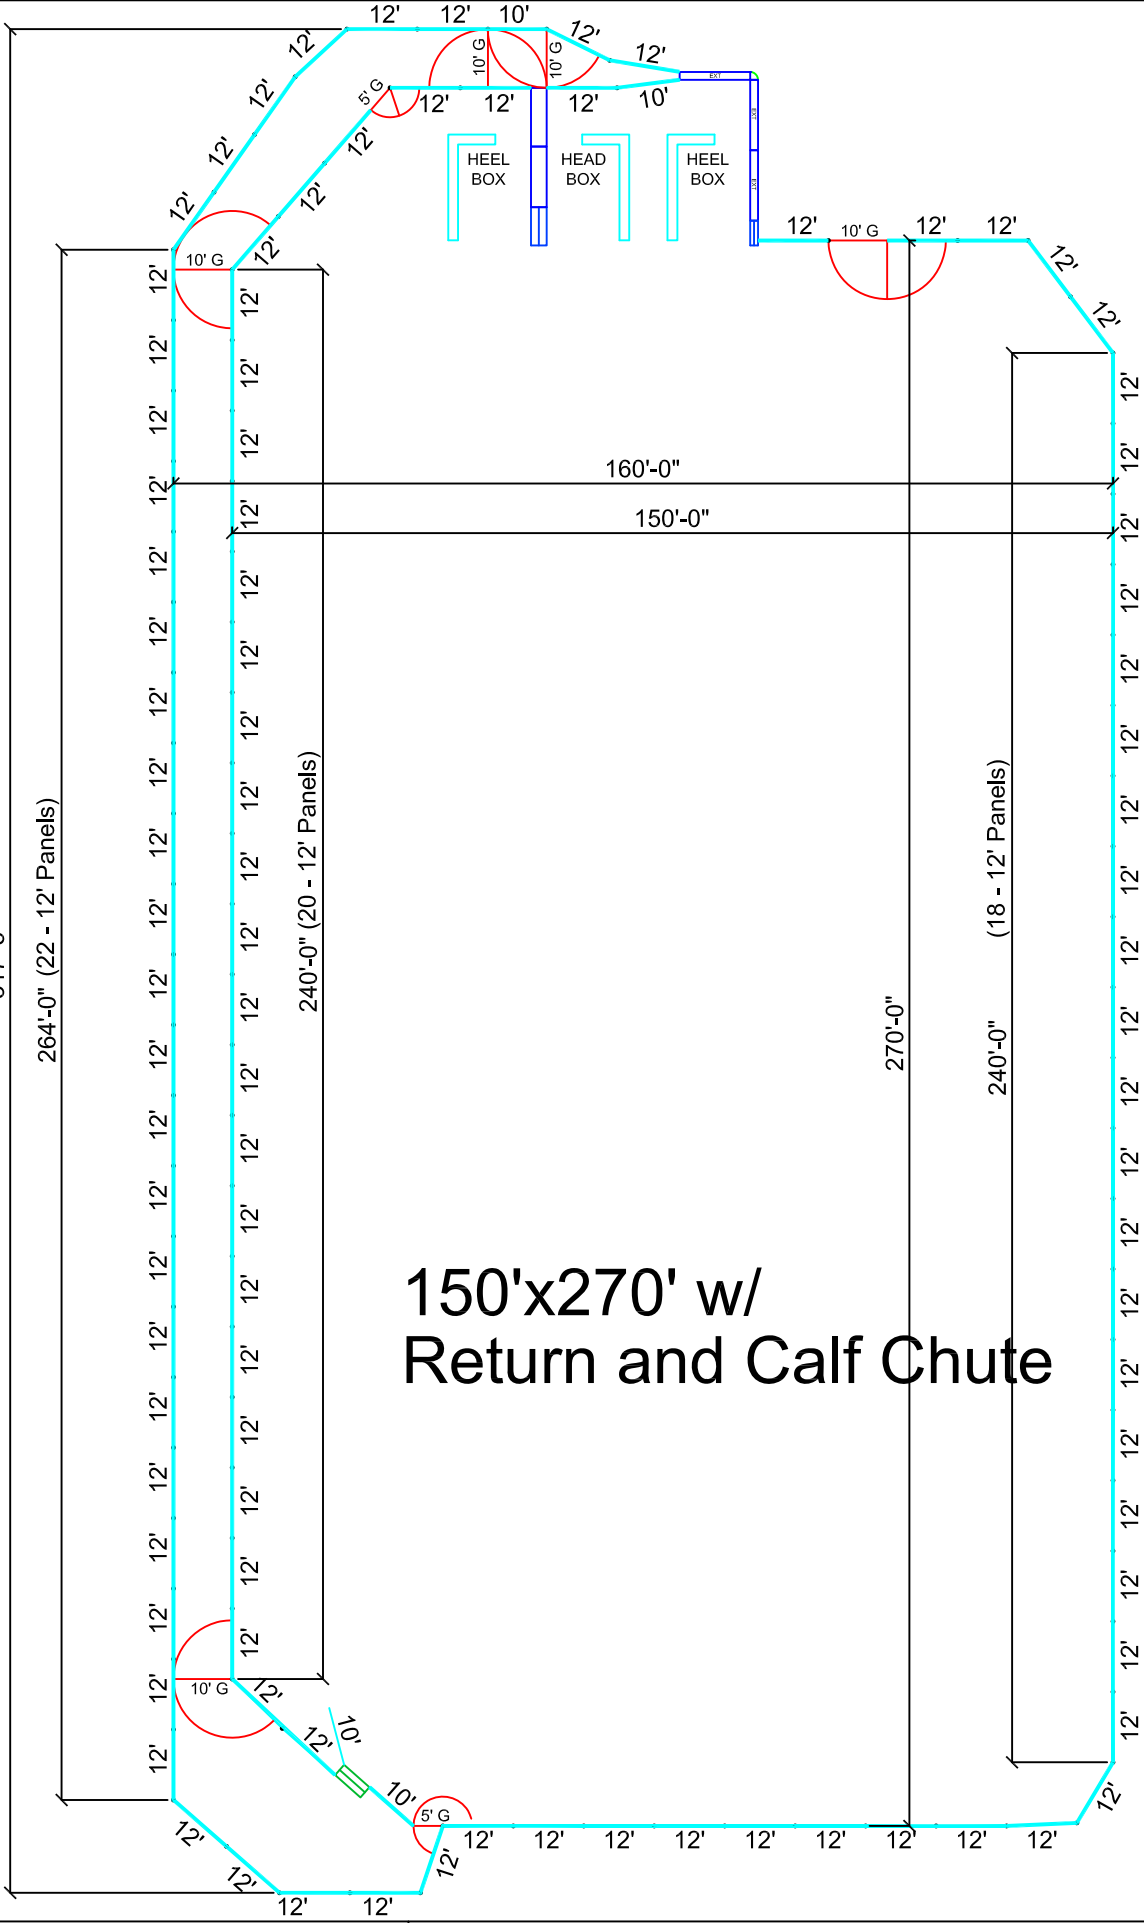

- 98 - 12' Panels
- 4 - 10' Panels
- 5 - 10' Gates
- 2 - 5' Gates
- 1 - Roping Chute
- 2 - Extensions
- 1 - Stripping Chute
- 1 - Set of Head/Heel Boxes
- 1 - Calf Roping Chute
- 3 - Calf Extensions
- 1 - Calf Extension 90
- 1 - Heel Box

150'x270' w/ Return and Calf Chute